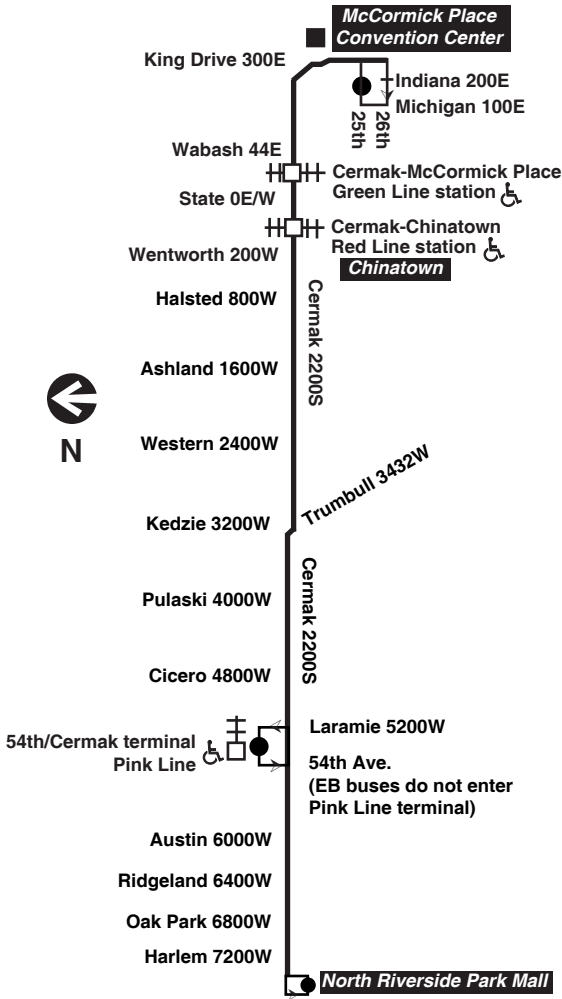

Chicago Transit Authority

21 
Cermak

Effective March 24, 2017

Monday thru Friday

Eastbound

Lv North Riverside Park Mall	54/Cermak Pink Line	Pulaski/Cermak	Kedzie/Cermak	Western/Cermak	Halsted/Cermak	Arrive 25th/Indiana
----	4:14am	4:23am	4:28am	4:34am	4:44am	4:58am
----	4:32	4:41	4:46	4:52	5:02	5:16
----	4:50	4:59	5:04	5:10	5:20	5:34
4:57am	5:10	5:18	5:23	5:29	5:39	5:53
5:15	5:28	5:36	5:41	5:47	5:57	6:11
5:33	5:46	5:54	5:59	6:05	6:15	6:29
5:51	6:04	6:12	6:17	6:23	6:33	6:47
6:04	6:17	6:25	6:30	6:37	6:48	7:03
6:16	6:30	6:39	6:44	6:51	7:02	7:17
6:27	6:41	6:50	6:55	7:02	7:13	7:28
6:37	6:51	7:00	7:06	7:13	7:24	7:41
6:47	7:01	7:10	7:16	7:23	7:34	7:51
6:58	7:12	7:21	7:27	7:34	7:45	8:02
7:09	7:23	7:33	7:38	7:46	7:58	8:16
7:21	7:35	7:45	7:50	7:58	8:10	8:28
7:33	7:48	7:58	8:04	8:12	8:24	8:42
7:45	8:00	8:11	8:17	8:25	8:38	8:57
8:00	8:15	8:26	8:32	8:40	8:52	9:12
8:14	8:29	8:40	8:46	8:54	9:07	9:27
8:29	8:44	8:55	9:01	9:09	9:21	9:41
8:43	8:57	9:08	9:14	9:22	9:36	9:53
8:58	9:12	9:23	9:29	9:37	9:50	10:07
9:12	9:26	9:37	9:43	9:51	10:05	10:22