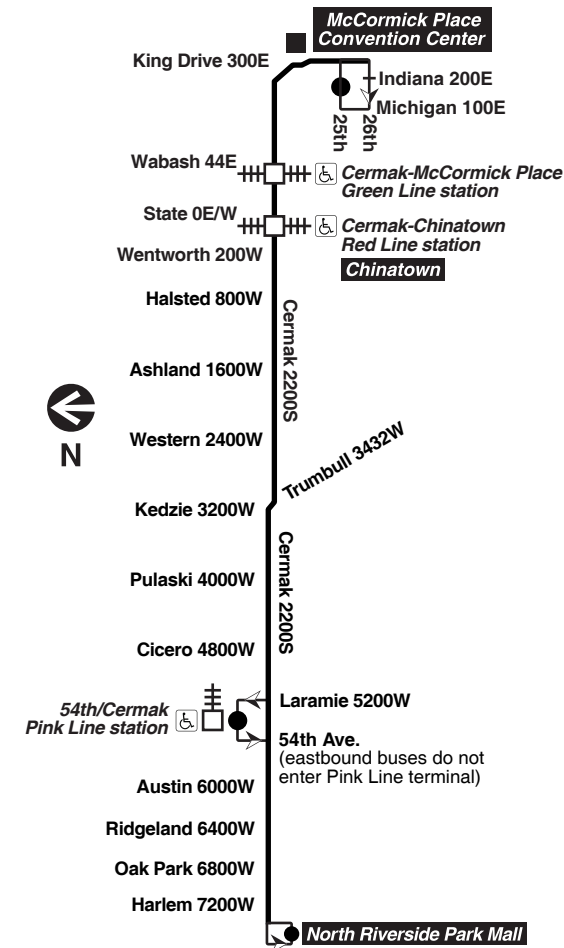

Federal law requires priority seating be designated for seniors and people with disabilities. **Please stand up** and yield these seats when needed for qualifying riders or when asked.

Schedules and other info in this timetable are subject to change. CTA does not assume responsibility for errors in timetables nor for inconvenience or damage resulting from delays.

Pay close attention to destination signs and announcements when boarding: added service may sometimes be provided over portions of this or any bus route and some trips can end before the furthest terminal on a line depending on service needs or time of day.

Bicycle racks are installed on the front of all CTA buses and are allowed on CTA trains during certain hours. See our [Bike & Ride brochure](#) or webpage for help on how to use racks and more.

Know before you go: Get alerts from us by text or e-mail about planned service changes every week or instant alerts for unplanned reroutes and disruptions. Sign up for CTA Updates today at transitchicago.com/updates.

For more travel information, use the Ventra app or call the RTA Travel Information Center at 312-836-7000. *Para obtener mayor información, en Español, llame al Centro de Información a 312-836-7000.*

Chicago Transit Authority

21 Cermak

Effective Jun. 4, 2023

All CTA buses are accessible

transitchicago.com/bus/21

Monday thru Friday

#21 Cermak

Eastbound

LV North Riverside Mall	54th/Cermak Pink Line	Pulaski/Cermak	Kedzie/Cermak	Western/Cermak	Halsted/Cermak	AR 25th/Indiana
----	4:14a	4:23a	4:28a	4:34a	4:44a	4:58a
----	4:34	4:43	4:48	4:54	5:04	5:18
----	4:53	5:02	5:07	5:13	5:24	5:37
5:00a	5:13	5:21	5:26	5:32	5:42	5:56
5:20	5:33	5:41	5:46	5:52	6:02	6:16
5:40	5:53	6:01	6:06	6:12	6:22	6:36
5:57	6:10	6:19	6:24	6:30	6:41	6:56
6:12	6:26	6:35	6:41	6:47	6:58	7:14
6:25	6:39	6:48	6:53	7:00	7:11	7:26
6:37	6:51	7:00	7:06	7:13	7:24	7:41
6:49	7:03	7:12	7:18	7:25	7:36	7:53
7:04	7:18	7:27	7:33	7:40	7:51	8:09
7:19	7:33	7:43	7:48	7:56	8:08	8:26
7:38	7:53	8:04	8:10	8:17	8:29	8:48
7:58	8:13	8:24	8:30	8:38	8:51	9:11
8:18	8:33	8:44	8:50	8:58	9:11	9:31
8:38	8:52	9:03	9:09	9:17	9:31	9:48
8:58	9:12	9:23	9:29	9:37	9:51	10:08
9:18	9:32	9:43	9:49	9:57	10:11	10:28
9:38	9:52	10:03	10:09	10:17	10:31	10:48
9:50	10:04	10:15	-----	-----	-----	-----
9:59	10:13	10:24	10:30	10:38	10:52	11:09
10:21	10:35	10:46	10:52	11:00	11:14	11:31
10:43	10:57	11:08	11:14	11:22	11:36	11:53
11:05	11:19	11:30	11:36	11:44	11:58	12:15p
11:27	11:41	11:52	11:58	12:06p	12:19p	12:36
11:46	12:00p	12:11p	12:17p	12:25	12:39	12:56
12:05p	12:19	12:30	12:36	12:44	12:57	1:14
12:22	12:36	12:47	12:53	1:01	1:15	1:32
12:39	12:53	1:04	1:10	1:18	1:32	1:49
12:56	1:10	1:21	1:27	1:35	1:49	2:06
1:11	1:25	1:36	1:42	1:50	2:04	2:21
1:25	1:40	1:52	1:58	2:06	2:19	2:38
1:40	1:55	2:07	2:13	2:21	2:34	2:53
1:54	2:10	2:22	2:28	2:36	2:50	3:09
2:08	2:25	2:37	2:43	2:51	3:05	3:25
2:23	2:40	2:52	2:58	3:06	3:20	3:41
2:37	2:54	3:06	3:12	3:20	3:34	3:55
2:52	3:09	3:21	3:27	3:35	3:49	4:10
3:07	3:24	3:36	3:42	3:50	4:04	4:25
3:29	3:45	3:57	-----	-----	-----	-----
3:31	3:47	3:59	4:05	4:13	4:28	4:47
3:48	4:04	4:16	4:22	4:30	4:45	5:04
4:04	4:20	4:32	4:38	4:46	5:01	5:20
4:21	4:37	4:49	4:55	5:03	5:18	5:37
4:39	4:55	5:07	5:13	5:21	5:35	5:54
4:54	5:10	5:21	-----	-----	-----	-----
5:02	5:17	5:29	5:35	5:42	5:57	6:15
5:23	5:38	5:49	-----	-----	-----	-----
5:27	5:42	5:53	5:58	6:06	6:19	6:37
5:52	6:06	6:17	6:22	6:29	6:42	6:59
6:10	6:25	6:35	-----	-----	-----	-----
6:17	6:32	6:42	6:48	6:55	7:07	7:24
6:43	6:56	7:06	7:11	7:17	7:29	7:44
7:08	7:21	7:30	7:35	7:41	7:53	8:08
7:26	7:39	7:48	-----	-----	-----	-----
7:34	7:47	7:56	8:01	8:07	8:18	8:33
7:59	8:12	8:21	8:26	8:32	8:43	8:58
8:25	8:38	8:47	8:52	8:58	9:09	9:24
8:52	9:05	9:14	9:19	9:25	9:36	9:51
9:17	9:30	9:39	-----	-----	-----	-----
9:22	9:34	9:43	9:48	9:53	10:04	10:18
9:52	10:04	10:13	10:18	10:23	10:34	10:48
10:22	10:34	10:43	10:47	10:52	11:02	11:16
10:27	10:39	10:48	-----	-----	-----	-----
10:51	11:03	11:12	-----	-----	-----	-----
11:20	11:32	11:41	-----	-----	-----	-----
11:48	11:58	12:01C	-----	-----	-----	-----
12:17a	12:27a	12:35	-----	-----	-----	-----

Westbound