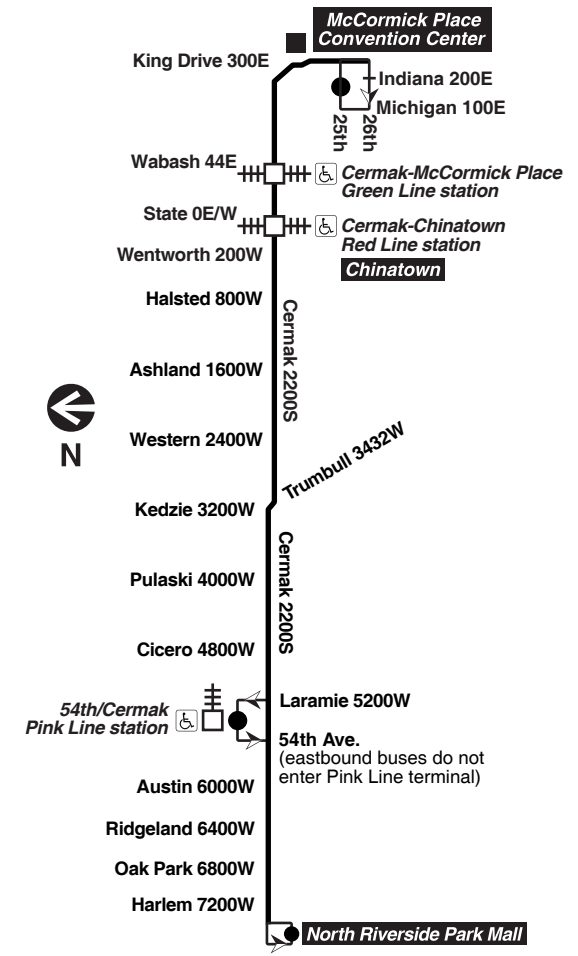

Federal law requires priority seating be designated for seniors and people with disabilities. **Please stand up** and yield these seats when needed for qualifying riders or when asked.

Schedules and other info in this timetable are subject to change. CTA does not assume responsibility for errors in timetables nor for inconvenience or damage resulting from delays.

Pay close attention to destination signs and announcements when boarding: added service may sometimes be provided over portions of this or any bus route and some trips can end before the furthest terminal on a line depending on service needs or time of day.

Bicycle racks are installed on the front of all CTA buses and are allowed on CTA trains during certain hours. See our [Bike & Ride brochure](#) or webpage for help on how to use racks and more.

Know before you go: Get alerts from us by text or e-mail about planned service changes every week or instant alerts for unplanned reroutes and disruptions. Sign up for CTA Updates today at transitchicago.com/updates.

For more travel information, use the Ventra app or call the RTA Travel Information Center at 312-836-7000. *Para obtener mayor información, en Español, llame al Centro de Información a 312-836-7000.*

Chicago Transit Authority

21 Cermak

Effective Jun. 9, 2024

All CTA buses are accessible

Monday thru Friday **#21 Cermak**