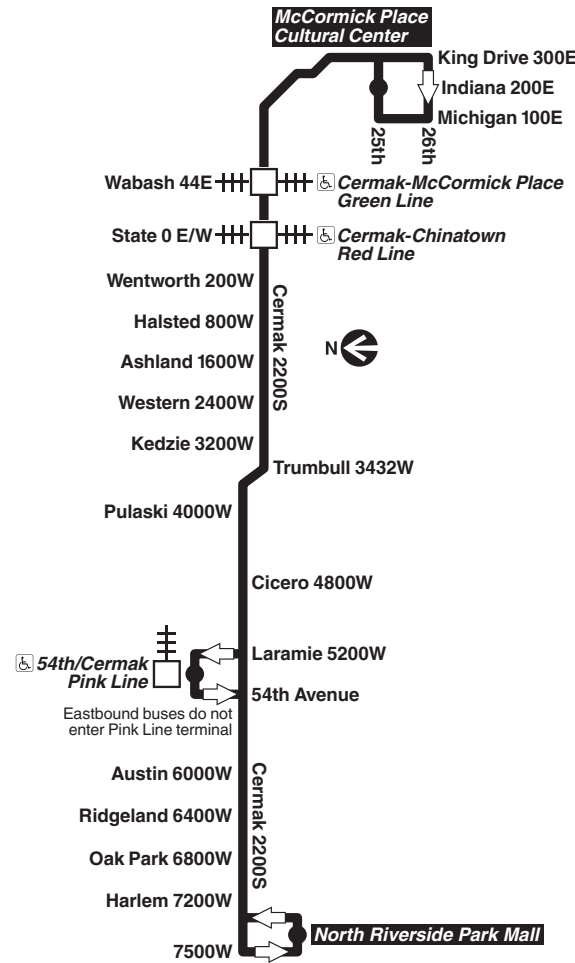

Federal law requires priority seating be designated for seniors and people with disabilities. **Please stand up** and yield these seats when needed for qualifying riders or when asked.

Schedules and other info in this timetable are subject to change. CTA does not assume responsibility for errors in timetables nor for inconvenience or damage resulting from delays.

Pay close attention to destination signs and announcements when boarding: added service may sometimes be provided over portions of this or any bus route and some trips can end before the furthest terminal on a line depending on service needs or time of day.

Bicycle racks are installed on the front of all CTA buses and are allowed on CTA trains during certain hours. See our Bike & Ride brochure or webpage for help on how to use racks and more.

Know before you go: Get alerts from us by text or e-mail about planned service changes every week or instant alerts for unplanned reroutes and disruptions. Sign up for CTA Updates today at transitchicago.com/updates.

For more travel information, use the Ventra app or call the RTA Travel Information Center at 312-836-7000. *Para obtener mayor información, en Español, llame al Centro de Información a 312-836-7000.*

Chicago Transit Authority

21 Cermak

Effective Dec. 22, 2024

All CTA buses are accessible

transitchicago.com/bus/21

Monday thru Friday

#21 Cermak

Eastbound

LV North Riverside Mall	54th/Cermak Pink Line	Pulaski/Cermak	Kedzie/Cermak	Western/Cermak	Halsted/Cermak	AR 25th/Indiana
----	4:14a	4:23a	4:28a	4:34a	4:44a	4:58a
----	4:32	4:41	4:46	4:52	5:02	5:16
----	4:50	4:59	5:04	5:10	5:20	5:34
4:57a	5:10	5:18	5:23	5:29	5:39	5:53
5:15	5:28	5:36	5:41	5:47	5:57	6:11
5:33	5:46	5:54	5:59	6:05	6:15	6:29
5:51	6:04	6:12	6:17	6:23	6:33	6:47
6:04	6:17	6:25	6:30	6:37	6:48	7:03
6:16	6:30	6:39	6:44	6:51	7:02	7:17
6:27	6:41	6:50	6:55	7:02	7:13	7:28

then every 10 to 11 minutes until

7:21	7:35	7:45	7:50	7:58	8:10	8:28
7:33	7:48	7:58	8:04	8:12	8:24	8:42
7:45	8:00	8:11	8:17	8:25	8:38	8:57
8:00	8:15	8:26	8:32	8:40	8:52	9:12
8:14	8:29	8:40	8:46	8:54	9:07	9:27
8:29	8:44	8:55	9:01	9:09	9:21	9:41
8:43	8:57	9:08	9:14	9:22	9:36	9:53
8:58	9:12	9:23	9:29	9:37	9:50	10:07
9:12	9:26	9:37	9:43	9:51	10:05	10:22

then every 15 minutes until

1:27p	1:42p	1:53p	1:59p	2:07p	2:21p	2:39p
1:41	1:56	2:08	2:14	2:22	2:36	2:55
1:54	2:10	2:21	2:27	2:35	2:49	3:09
2:07	2:23	2:35	2:41	2:49	3:03	3:24
2:20	2:37	2:49	2:55	3:03	3:17	3:37
2:33	2:50	3:02	3:08	3:16	3:30	3:51
2:46	3:03	3:15	3:21	3:29	3:43	4:04
2:59	3:16	3:28	3:34	3:42	3:56	4:17
3:00S	3:17	3:29	3:35	3:43	3:57	4:18
3:12	3:29	3:41	3:47	3:55	4:09	4:30
3:25	3:41	3:53	3:59	4:07	4:22	4:42
3:35W	3:51	4:03	---	---	---	---
3:38	3:54	4:06	4:12	4:20	4:35	4:54
3:40M	3:56	4:08	---	---	---	---
3:51	4:07	4:19	4:25	4:33	4:48	5:07
4:04	4:20	4:32	4:38	4:46	5:01	5:20
4:17	4:33	4:45	4:51	4:59	5:14	5:33
---	4:39C	4:45	4:51	---	---	---
4:30	4:46	4:58	5:04	5:12	5:27	5:46
4:42	4:57	5:09	5:15	5:22	5:37	5:55
4:54	5:09	5:21	5:27	5:34	5:49	6:07
5:06	5:21	5:32	5:37	5:45	5:58	6:16
5:18	5:33	5:44	5:49	5:57	6:10	6:28
5:30	5:44	5:55	6:00	6:07	6:21	6:38
5:42	5:56	6:07	6:12	6:19	6:32	6:49
5:53	6:07	6:18	---	---	---	---
5:54	6:08	6:19	6:24	6:31	6:44	7:01
6:06	6:20	6:31	6:36	6:43	6:56	7:13
6:18	6:32	6:42	6:47	6:54	7:06	7:23
6:30	6:44	6:54	6:59	7:06	7:18	7:35
6:44	6:57	7:07	7:12	7:18	7:30	7:45
7:00	7:13	7:23	7:28	7:34	7:46	8:01
7:14	7:27	7:36	---	---	---	---
7:20	7:33	7:42	7:47	7:53	8:04	8:19

then every 20 minutes until

10:20	10:32	10:41	10:45	10:50	11:00	11:14
10:20	10:32	10:41	---	---	---	---
10:37	10:49	10:58	---	---	---	---
10:57	11:09	11:18	---	---	---	---
11:16	11:28	11:37	---	---	---	---
11:34	11:44	11:52	---	---	---	---
11:54	12:04a	12:07C	---	---	---	---
12:14a	12:24	12:32	---	---	---	---

C - trip begins/ends at Cicero/Cermak at time shown
M - trip operates Monday thru Thursday, school days only
W - trip operates on Wednesday, school days only

Westbound