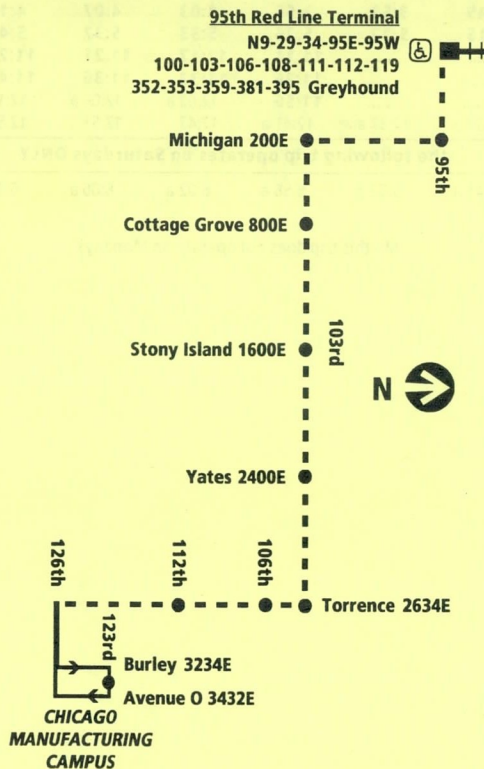

CTA Bike & Ride

Bicycle racks are available on the front exteriors of CTA buses. Bicycles can be placed on bicycle racks during normal hours of operation for each route. Racks accommodate two (2) bicycles at a time. Bicycles are also permitted on CTA trains during certain hours.

For more Information call the RTA Travel Information Center in Chicago: 836-7000.
Open 5 a.m. until 1 a.m. every day.

Para obtener mayor información, en Español, llame al Centro de Información: 836-7000.

The information contained in this schedule is based on normal travel conditions. Factors beyond CTA's control such as weather, traffic and other conditions can result in schedule delays. Please give yourself enough time for travel.

CHICAGO TRANSIT AUTHORITY

X99

CHICAGO MANUFACTURING CAMPUS EXPRESS

NEW EXPRESS ROUTE TO CHICAGO MANUFACTURING CAMPUS

Effective June 20, 2004

www.transitchicago.com

www.transitchicago.com