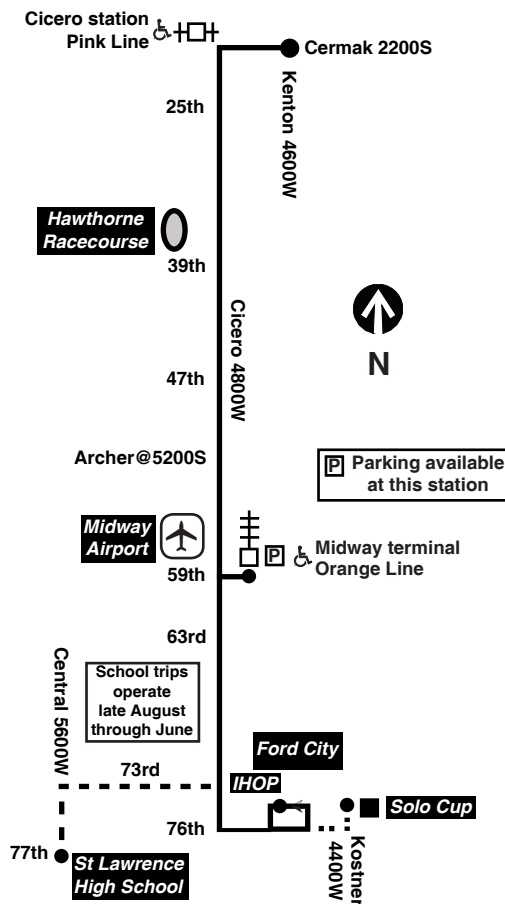

54B service to St Lawrence
 School days only, September through June

Southbound Trips do not enter Ford City Mall

Leave Midway Orange Line	Arrive St. Lawrence
6:40am	6:55am
7:15	7:30

Northbound Trips do not enter Ford City Mall

Leave St. Lawrence	Arrive Midway Orange Line
6:56am	7:09am
2:48pm	3:04pm

Chicago Transit Authority

54B 

South Cicero

Effective March 31, 2019

Additional service provided on school days, September through June

Southbound

Leave Cermak/Kenton	Cicero/Cermak	Cicero/Archer	Midway Orange Line	Arrive Ford City	Arrive Dart/Solo
6:40am	6:42am	6:55am	6:59am	7:11am	7:13am
7:00	7:03	7:17	7:21	7:33	7:35
7:21	7:23	7:38	7:42	7:54	----
7:41	7:44	8:00	8:04	8:17	----
8:02	8:05	8:21	8:25	8:38	----
8:22	8:25	8:41	8:45	8:58	----
8:42	8:45	9:01	9:05	9:18	----
9:02	9:05	9:21	9:25	9:38	----
9:22	9:25	9:41	9:45	9:58	----
9:42	9:45	10:01	10:05	10:18	----
10:02	10:05	10:22	10:26	10:40	----
10:22	10:25	10:42	10:46	11:00	----
10:41	10:44	11:01	11:06	11:21	----
11:00	11:03	11:20	11:25	11:40	----
11:19	11:22	11:39	11:44	11:59	----
11:38	11:41	11:58	12:03pm	12:18pm	----
11:57	12:00pm	12:17pm	12:22	12:37	----
12:16pm	12:19	12:36	12:41	12:56	----
12:35	12:38	12:55	1:00	1:15	----
12:53	12:56	1:13	1:18	1:34	----
1:12	1:15	1:32	1:37	1:53	