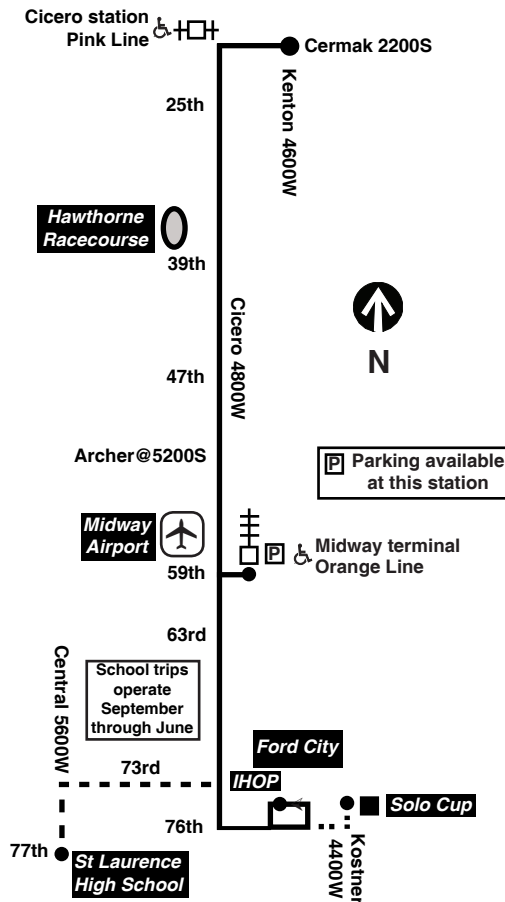

54B service to St Laurence
School days only, September through June

Southbound Trips do not enter Ford City Mall

Leave Midway Orange Line	Arrive St. Laurence
7:15am	7:30am
7:48	8:03

Northbound Trips do not enter Ford City Mall

Leave St. Laurence	Arrive Midway Orange Line
7:31am	7:44am
3:15pm	3:31pm

Chicago Transit Authority

54B 

South Cicero

Effective September 1, 2019

Additional service provided on school days, September through June

Southbound

Leave Cermak/Kenton	Cicero/Cermak	Cicero/Archer	Midway Orange Line	Arrive Ford City	Arrive Dart/Solo
6:40am	6:42am	6:55am	6:59am	7:11am	7:13am
7:00	7:03	7:17	7:21	7:33	7:35
7:21	7:23	7:38	7:42	7:54	----
7:41	7:44	8:00	8:04	8:17	----
8:02	8:05	8:21	8:25	8:38	----
8:22	8:25	8:41	8:45	8:58	----
8:42	8:45	9:01	9:05	9:18	----
9:02	9:05	9:21	9:25	9:38	----
9:22	9:25	9:41	9:45	9:58	----
9:42	9:45	10:01	10:05	10:18	----
10:02	10:05	10:22	10:26	10:40	----
10:22	10:25	10:42	10:46	11:00	----
10:41	10:44	11:01	11:06	11:21	----
11:00	11:03	11:20	11:25	11:40	----
11:19	11:22	11:39	11:44	11:59	----
11:38	11:41	11:58	12:03pm	12:18pm	----
11:57	12:00pm	12:17pm	12:22	12:37	----
12:16pm	12:19	12:36	12:41	12:56	----
12:35	12:38	12:55	1:00	1:15	----
12:53	12:56	1:13	1:18	1:34	----
1:12	1:15	1:32	1:37	1:53	