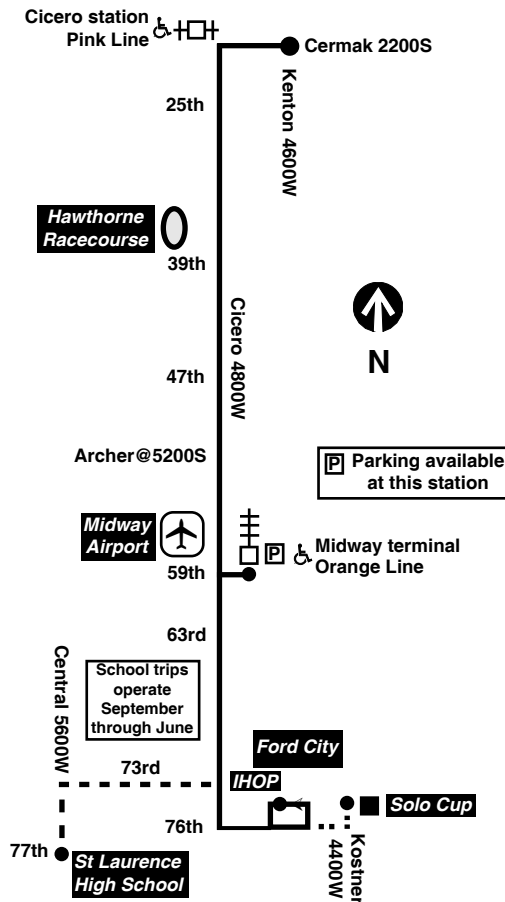

54B service to St Laurence
School days only, September through June

Southbound Trips do not enter Ford City Mall

Leave Midway Orange Line	Arrive St. Laurence
7:15am	7:30am
7:48	8:03

Northbound Trips do not enter Ford City Mall

Leave St. Laurence	Arrive Midway Orange Line
7:31am	7:44am
1:15pm	1:31pm

Chicago Transit Authority

54B 

South Cicero

Effective March 28, 2021

Additional service provided on school days, September through June

Southbound

Leave Cermak/Kenton	Cicero/Cermak	Cicero/Archer	Midway Orange Line	Arrive Ford City	Arrive Dart/Solo
6:40am	6:42am	6:55am	6:59am	7:11am	7:13am
7:00	7:03	7:17	7:21	7:33	7:35
7:21	7:23	7:38	7:42	7:54	----
7:41	7:44	8:00	8:04	8:17	----
8:02	8:05	8:21	8:25	8:38	----
8:22	8:25	8:41	8:45	8:58	----
8:42	8:45	9:01	9:05	9:18	----
9:02	9:05	9:21	9:25	9:38	----
9:22	9:25	9:41	9:45	9:58	----
9:42	9:45	10:01	10:05	10:18	----
10:02	10:05	10:22	10:26	10:40	----
10:22	10:25	10:42	10:46	11:00	----
10:41	10:44	11:01	11:06	11:21	----
11:00	11:03	11:20	11:25	11:40	----
11:19	11:22	11:39	11:44	11:59	----
11:38	11:41	11:58	12:03pm	12:18pm	----
11:57	12:00pm	12:17pm	12:22	12:37	----
12:16pm	12:19	12:36	12:41	12:56	----
12:35	12:38	12:55	1:00	1:15	----
12:53	12:56	1:13	1:18	1:34	----
1:12	1:15	1:32	1:37	1:53	