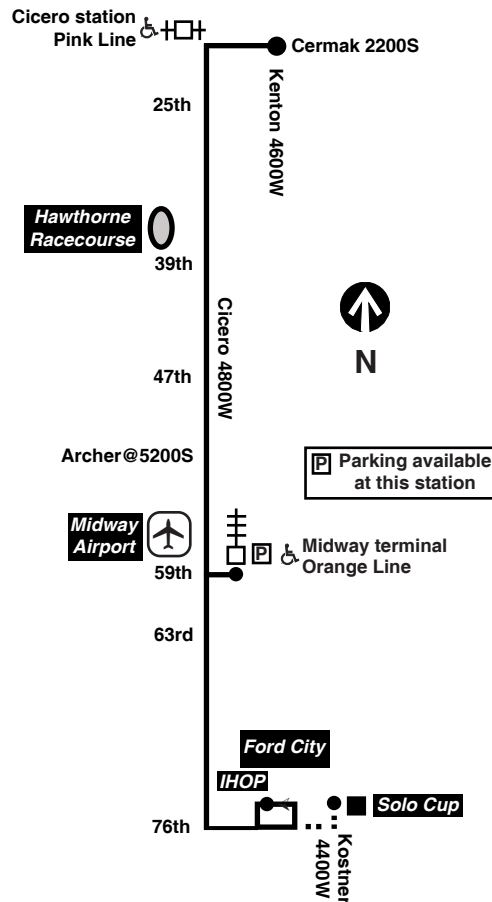

54B service to St Lawrence
School days only, September through June

Southbound Trips do not enter Ford City Mall

Leave Midway Orange Line	Arrive St. Lawrence
7:15am	7:30am
7:48	8:03

Northbound Trips do not enter Ford City Mall

Leave St. Lawrence	Arrive Midway Orange Line
7:31am	7:44am
3:15pm	3:31pm

Chicago Transit Authority

54B 

South Cicero

Effective August 29, 2021

Additional service provided on school days, September through June