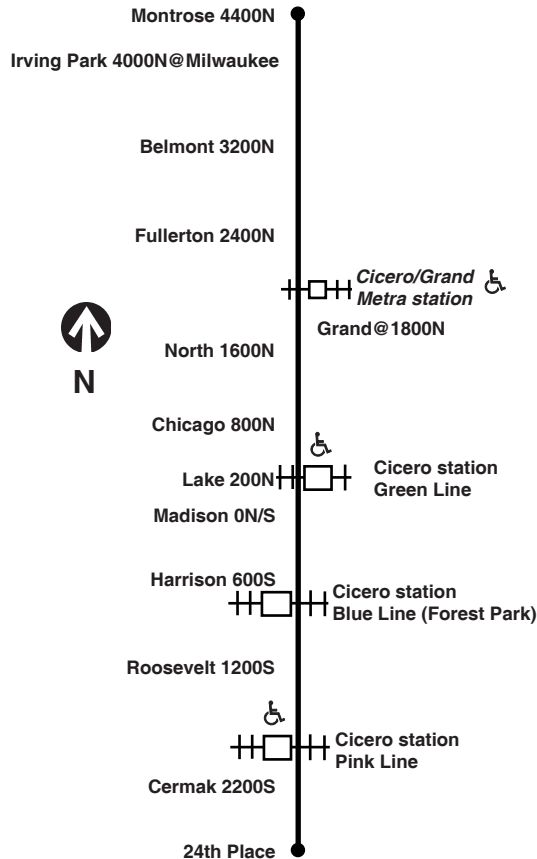

For more information call the RTA Travel Information Center in Chicago: 312-836-7000. Open 5 a.m. until 1 a.m. every day.

Para obtener mayor información, en Español, llame al Centro de Información: 312-836-7000.

Chicago Transit Authority

54 

Cicero

Effective June 15, 2014

Monday thru Friday

54 Cicero

Northbound

Leave Cicero/24th Place	Cicero/Roosevelt	Cicero/Madison	Cicero/Chicago	Cicero/North	Cicero/Belmont	Arrive Cicero/Montrose
-----	-----	-----	3:35am	3:40am	3:49am	3:54am
-----	-----	-----	3:55	4:00	4:09	4:14
-----	-----	-----	4:06	4:11	4:20	4:25
4:00am	4:06am	4:11am	4:16	4:21	4:30	4:35
4:20	4:26	4:31	4:36	4:41	4:50	4:57
-----	-----	-----	4:46	4:51	5:01	5:08
4:40	4:46	4:51	4:56	5:01	5:11	5:18
5:00	5:06	5:11	5:16	5:21	5:31	5:38
-----	-----	-----	5:26	5:31	5:42	5:49
5:18	5:24	5:29	5:35	5:40	5:51	5:58
5:33	5:40	5:45	5:51	5:57	6:08	6:15
-----	-----	-----	5:59	6:05	6:16	6:23
5:49	5:56	6:01	6:07	6:13	6:24	6:31
-----	-----	-----	6:15	6:21	6:32	6:39
6:05	6:12	6:17	6:23	6:29	6:40	6:47

Southbound

Leave Cicero/ Montrose	Cicero/ Belmont	Cicero/ North	Cicero/ Chicago	Cicero/ Madison	Cicero/ Roosevelt	Arrive Cicero/ 24th Place
----	----	----	3:40am	3:45am	3:50am	3:55am
4:10am	4:17am	4:26am	4:10	4:15	4:20	4:25
4:40	4:47	4:56	5:00	5:05	5:10	5:15
5:10	5:17	5:26	5:30	5:35	5:40	5:45
5:30	5:37	5:46	5:50	5:55	6:00	6:05
5:50	5:57	6:06	6:10	6:15	6:20	6:25
6:10	6:17	6:26	6:30	6:35	6:40	6:45
6:30	6:37	6:46	6:50	6:55	7:00	7:05
6:50	6:57	7:06	7:10	7:15	7:20	7:25
7:08	7:15	7:24	7:28	7:33	7:38	7:43
7:25	7:32	7:41	7:45	7:50	7:55	8:00
7:40	7:47	7:56	8:00	8:05	8:10	8:15
7:55	8:02	8:11	8:15	8:20	8:25	8:30
8:10	8:17	8:27	8:31	8:37	8:42	8:47
8:25	8:33	8:44	8:49	8:55	9:00	9:06
8:40	8:49	9:00	9:05	9:11	9:16	9:23
8:55	9:04	9:15	9:20	9:26	9:31	9:38
9:10	9:19	9:30	9:35	9:41	9:46	9:53
9:25	9:34	9:45	9:50	9:56	10:01	10:08
9:39	9:48	9:59	10:04	10:10	10:15	10:22
9:52	10:01	10:12	10:17	10:23	10:28	10:35
10:05	10:14	10:25	10:30	10:36	10:41	10:48