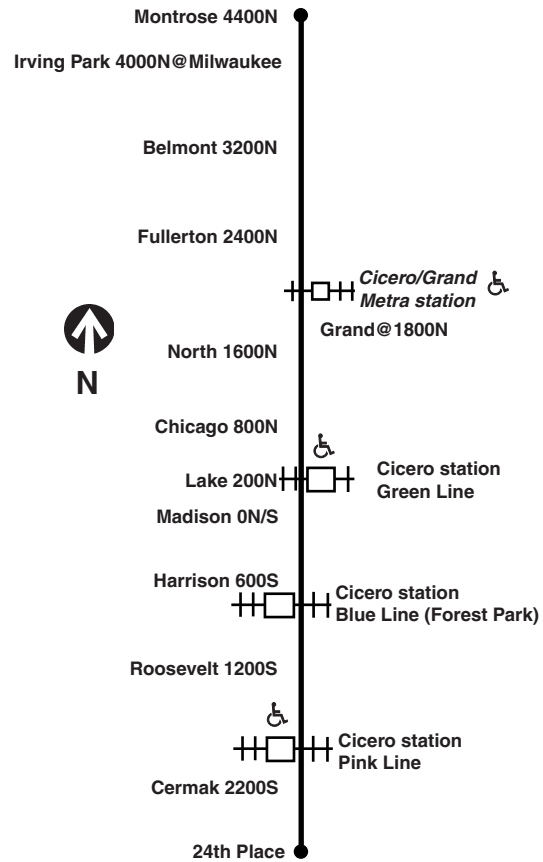

Pay close attention to destination signs and announcements when boarding: added service may sometimes be provided over portions of this or any bus route and some trips can end before the furthest terminal on a line depending on service needs or time of day.

Bicycle racks are installed on the front of all CTA buses and are allowed on CTA trains during certain hours. See our [Bike & Ride brochure](#) or webpage for help on how to use racks and more.

Know before you go: Get alerts from us by text or e-mail about planned service changes every week or instant alerts for unplanned reroutes and disruptions. Sign up for CTA Updates today at [transitchicago.com/updates](http://transitchicago.com/updates).

# 54 Cicero

Effective Dec. 22, 2024

All CTA buses are accessible

[transitchicago.com/bus/54](http://transitchicago.com/bus/54)

**Monday thru Friday**

**#54 Cicero**

**Northbound**

LV Cicero/24th Pl	Cicero/Roosevelt	Cicero/Madison	Cicero/Chicago	Cicero/North	Cicero/Belmont	AR Cicero/Montrose
----	----	----	3:35a	3:40a	3:49a	3:54a
----	----	----	3:55	4:00	4:09	4:14
----	----	----	4:06	4:11	4:20	4:25
4:00a	4:06a	4:11a	4:16	4:21	4:30	4:35
4:20	4:26	4:31	4:36	4:41	4:50	4:57
----	----	----	4:46	4:51	5:01	5:08
4:40	4:46	4:51	4:56	5:01	5:11	5:18
5:00	5:06	5:11	5:16	5:21	5:31	5:38
----	----	----	5:26	5:31	5:42	5:49
5:18	5:24	5:29	5:35	5:40	5:51	5:58
5:33	5:40	5:45	5:51	5:57	6:08	6:15
----	----	----	5:59	6:05	6:16	6:23
5:47	5:54	5:59	6:05	6:11	6:22	6:29