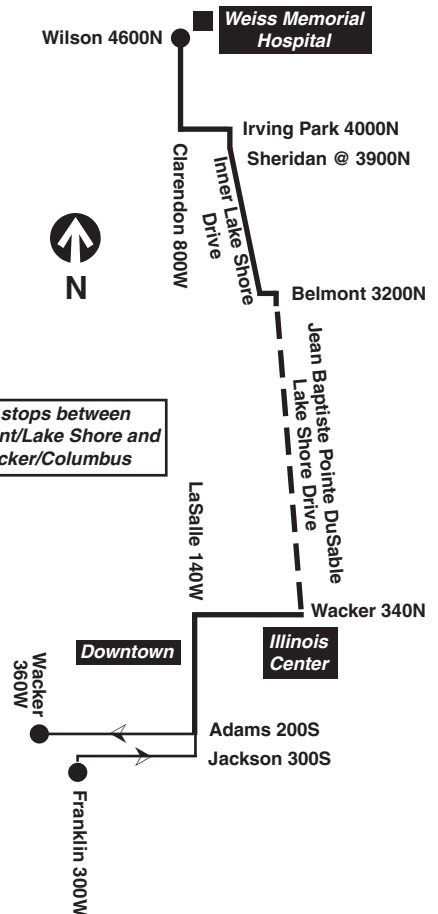

 Schedules and other info in this timetable are subject to change. CTA does not assume responsibility for errors in timetables nor for inconvenience or damage resulting from delays.

 Pay close attention to destination signs and announcements when boarding: added service may sometimes be provided over portions of this or any bus route and some trips can end before the furthest terminal on a line depending on service needs or time of day.

 For more travel information, use the Ventra app or call the RTA Travel Information Center at 312-836-7000. *Para obtener mayor información, en Español, llame al Centro de Información a 312-836-7000.*

Chicago Transit Authority

135

Clarendon/ LaSalle Express

Effective Dec. 23, 2024

 All CTA buses are accessible

transitchicago.com/bus/135

Southbound (AM only)

LV Clarendon/ Wilson	Lake Shore/ Sheridan	Sheridan/ Belmont	AR Adams/ Wacker
5:45a	5:51a	5:59a	6:19a
6:00	6:06	6:15	6:35
6:13	6:20	6:29	6:50
6:25	6:33	6:42	7:04
6:36	6:43	6:53	7:16
6:45	6:53	7:03	7:27
-----	7:02	7:12	7:38
6:59	7:07	7:18	7:45
-----	7:15	7:26	7:54
7:10	7:20	7:31	8:01
-----	7:26	7:37	8:08
-----	7:31	7:43	8:15
7:25	7:34	7:46	8:19
-----	7:39	7:51	8:25
-----	7:44	7:56	8:31
7:37	7:47	7:59	8:35
-----	7:52	8:05	8:42
7:47	7:57	8:10	8:47
-----	8:04	8:18	8:57
8:01	8:11	8:24	9:05
8:09	8:19	8:33	9:13
8:19	8:28	8:41	9:20
8:30	8:39	8:50	9:28
8:42	8:51	9:02	9:36
8:57	9:05	9:15	9:45
9:13	9:20	9:29	9:56
9:30	9:37	9:46	10:12

Northbound (PM only)

LV Franklin/ Jackson	Wacker/ Columbus	AR Clarendon/ Wilson
3:00p	3:15p	3:39p
3:20	3:35	3:59
3:37	3:53	4:18
3:51	4:07	4:33
4:03	4:20	4:47
4:14	4:31	5:00
4:24	4:42	5:11
4:32	4:51	5:22
4:40	4:59	5:31
4:47	5:07	5:40
4:54	5:15	5:50
5:01	5:24	6:01
5:08	5:31	6:08
5:16	5:40	6:15
5:25	5:47	6:22
5:34	5:54	6:29
5:43	6:02	6:36
5:54	6:12	6:45
6:06	6:23	6:54
6:19	6:35	7:05
6:32	6:47	7:15
6:45	7:00	7:27
7:00	7:14	7:38