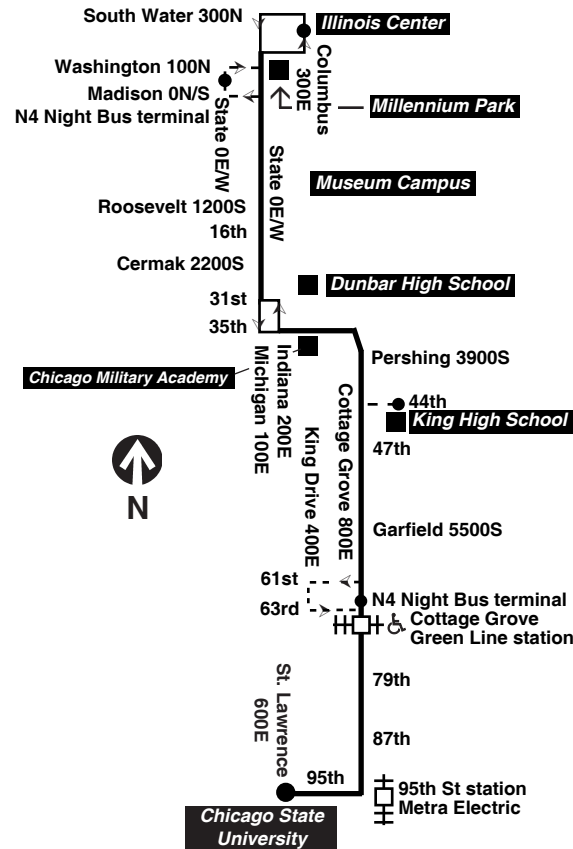

Leave 44th/ Drexel	47th/ Cottage Grove	63rd/ Cottage Grove	79th/ Cottage Grove	Arrive 95th/St. Lawrence
2:30W	2:34pm	2:47pm	3:00pm	3:15pm
2:31W	2:44	2:57	3:10	3:25
3:26M	3:30	3:43	3:56	4:11
3:36M	3:40	3:53	4:06	4:21

M - Operates Monday thru Friday except Wednesday
W - Operates on Wednesday only

Please Stand Up **for Seniors and People with Disabilities**

Federal law requires priority seating be designated for seniors and people with disabilities.

Supplementary service may be provided over portions of this route in addition to the trips shown. Please check destination signs and announcements when boarding buses.

The schedules and other information in this timetable are subject to change. CTA does not assume responsibility for errors in timetables, nor for inconvenience or damage resulting from delayed trains or buses due to weather, traffic conditions, etc.

CTA operating costs are funded in part through the Regional Transportation Authority, by the federal and state governments, and the City of Chicago and County of Cook.

For more information call the RTA Travel Information Center in Chicago: 312-836-7000. Open 5 a.m. until 1 a.m. every day.

Para obtener mayor información, en Español, llame al Centro de Información: 312-836-7000.

transitchicago.com

Chicago Transit Authority

Cottage Grove

Effective February 29, 2016

Additional service may be provided on school days, September through June

N4 Night Owl Service
Washington/State to 63rd

transitchicago.com

Monday thru Friday

Northbound

Leave 95th/St. Lawrence	79th/ Cottage Grove	63rd/ Cottage Grove	Pershing/ Cottage Grove	16th/ Michigan	Arrive Columbus/ South Water
-----	-----	3:20am	3:33am	3:46am	4:01N
-----	-----	3:50	4:03	4:16	4:31N
-----	-----	4:15	4:28	4:41	4:53
4:10am	4:21am	4:30	4:43	4:56	5:06
4:25	4:36	4:45	4:58	5:11	5:21
4:40	4:51	5:00	5:13	5:26	5:37
4:52	5:03	5:12	5:27	5:41	5:53
5:04	5:15	5:24	5:39	5:54	6:06
5:14	5:25	5:34	5:49	6:04	6:16
5:24	5:35	5:44	5:59	6:14	6:26
5:32	5:43	5:52	6:07	6:22	6:34
5:40	5:51	6:01	6:17	6:32	6:45
5:48	5:59	6:10	6:26	6:42	6:55
5:56	6:08	6:18	6:36	6:53	7:06
6:04	6:16	6:26	6:44	7:01	7:15
6:12	6:24	6:34	6:52	7:09	7:23
6:20	6:32	6:42	7:00	7:17	7:31
6:27	6:39	6:49	7:07	7:24	7:38
6:34	6:46	6:57	7:14	7:32	7:45
then every 4 to 6 minutes until					
7:37	7:51	8:03	8:22	8:41	8:57
7:44	7:58	8:10	8:29	8:48	9:04
7:51	8:05	8:17	8:36	8:55	9:11
7:58	8:12	8:24	8:43	9:02	9:18
8:05	8:19	8:31	8:50	9:09	9:25
8:13	8:27	8:39	8:58	9:17	9:33
8:21	8:35	8:48	9:07	9:25	9:40
8:29	8:43	8:56	9:15	9:33	9:47
then every 9 to 10 minutes until					
2:05pm	2:21pm	2:35pm	2:54pm	3:13pm	3:28pm
2:13	2:29	2:43	3:02	3:21	3:36
then every 7 minutes until					
3:14	3:30	3:44	4:03	4:22	4:37
3:19	3:35	3:49	4:08	4:27	4:42
then every 5 to 8 minutes until					
4:32	4:48	5:03	5:22	5:41	5:57
4:40	4:56	5:11	5:30	5:49	6:05
4:49	5:05	5:20	5:39	5:58	6:14
4:58	5:14	5:29	5:48	6:07	6:23
5:08	5:24	5:39	5:58	6:17	6:33
5:18	5:34	5:49	6:08	6:27	6:43
5:28	5:44	5:59	6:18	6:37	6:53
5:40	5:56	6:10	6:29	6:46	7:01
5:52	6:07	6:20	6:38	6:54	7:08
6:05	6:20	6:33	6:51	7:07	7:20
6:18	6:33	6:46	7:04	7:20	7:33
6:31	6:46	6:59	7:17	7:33	7:46
6:45	7:00	7:13	7:31	7:47	8:00
then every 15 minutes until					
9:45	9:58	10:10	10:26	10:40	10:52
10:02	10:15	10:27	10:43	10:57	11:09
10:20	10:32	10:43	10:58	11:12	11:23
10:38	10:50	11:00	11:14	11:28	11:38
10:56	11:08	11:18	11:32	11:46	11:56
11:14	11:26	11:36	11:50	12:04am	12:14am
11:34	11:46	11:56	12:10am	12:24	12:34
12:00am	12:12am	12:22am	12:36	12:50	1:05N
12:30	12:41	12:50	1:03	1:16	1:31N
1:00	1:11	1:20	1:33	1:46	2:01N
-----	-----	1:50	2:03	2:16	2:31N
-----	-----	2:20	2:33	2:46	3:01N
-----	-----	2:50	3:03	3:16	3:31N

N - N4 continues to Washington/State arriving at time shown
am light face pm bold face

4 Cottage Grove

Southbound