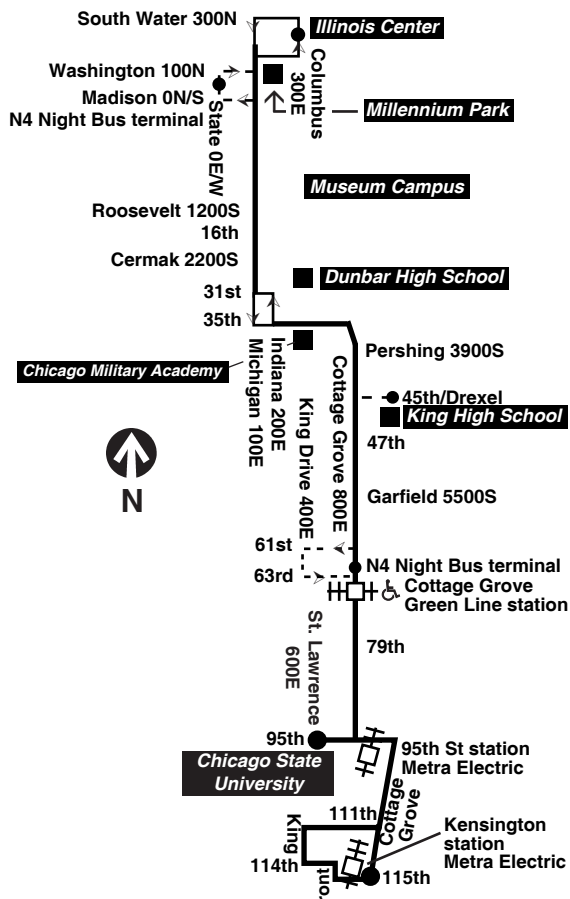

Chicago Transit Authority

Cottage Grove

Effective June 18, 2017

Additional service may be provided on school days, September through June

N4 Night Owl Service
Washington/State to 63rd

Please Stand Up ♿
for Seniors and People with Disabilities

N - N4 leaves Washington/State at time shown

Saturday

4 Cottage Grove

Northbound

Table with columns: Leave 115th/Cottage Grove, Leave 95th/St. Lawrence, 79th/Cottage Grove, 63rd/Cottage Grove, 35th/King Drive, 16th/Michigan, Arrive Columbus/South Water. Rows show departure times from 4:15am to 10:07pm.

N - N4 leaves Washington/State at time shown

Sunday/Holiday

4 Cottage Grove

Northbound

Table with columns: Leave 115th/Cottage Grove, Leave 95th/St. Lawrence, 79th/Cottage Grove, 63rd/Cottage Grove, 35th/King Drive, 16th/Michigan, Arrive Columbus/South Water. Rows show departure times from 7:00am to 10:44pm.

N - N4 continues to Washington/State arriving at time shown am light face pm bold face

Southbound

Table with columns: Leave Columbus/South Water, 16th/Michigan, 35th/King Drive, 63rd/Cottage Grove, 79th/Cottage Grove, Arrive 95th/St. Lawrence, 115th/Cottage Grove. Rows show departure times from 3:10N to 5:40N.