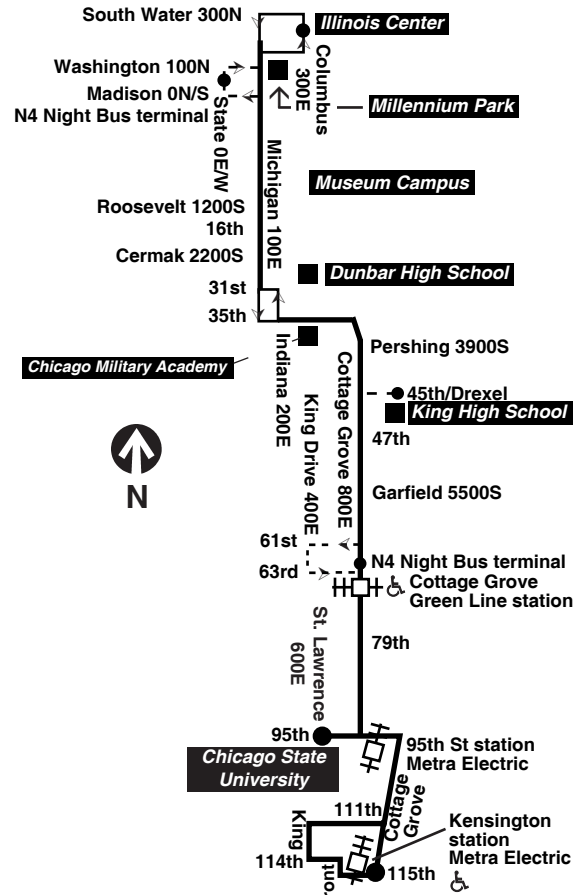

The schedules and other information in this timetable are subject to change. CTA does not assume responsibility for errors in timetables, nor for inconvenience or damage resulting from delayed trains or buses due to weather, traffic conditions, etc.

CTA operating costs are funded in part through the Regional Transportation Authority, by the federal and state governments, and the City of Chicago and County of Cook.

For more information call the RTA Travel Information Center in Chicago: 312-836-7000. Open 6am until 7pm, Monday thru Saturday.

Para obtener mayor información, en Español, llame al Centro de Información: 312-836-7000.

#4 Cottage Grove King High School Service

King High School trips operate on school days, September through June

Northbound

Leave	35th/ King Drive	16th/ Michigan	Arrive
45th/ Drexel			Columbus/ South Water
2:30W	2:39pm	2:53pm	3:09pm
3:14M	3:23	3:37	3:53

Southbound

Leave	47th/ Cottage Grove	63rd/ Cottage Grove	79th/ Cottage Grove	Arrive
45th/ Drexel				95th/ St. Lawrence
2:30W	2:34pm	2:48pm	3:01pm	3:16pm
3:14M	3:18	3:32	3:45	4:01

M - Operates Monday thru Friday except Wednesday
W - Operates on Wednesday only

transitchicago.com

Chicago Transit Authority

Cottage Grove

Effective September 2, 2018

Additional service may be provided on school days, September through June

N4 Night Owl Service
Washington/State to 63rd

transitchicago.com

Monday thru Friday

Northbound

Leave	115th/ Cottage Grove	Leave	79th/ Cottage Grove	63rd/ Cottage Grove	35th/ King Drive	16th/ Michigan	Arrive	Columbus/ South Water
----	----	----	3:22am	3:39am	3:48am	4:03N	----	----
----	----	----	3:52	4:09	4:18	4:33N	----	----
----	----	----	4:20	4:37	4:46	4:56	----	----
----	4:14am	4:25am	4:34	4:50	5:00	5:10	----	----
----	4:27	4:38	4:47	5:03	5:13	5:23	----	----
----	4:40	4:51	5:00	5:17	5:27	5:37	----	----
----	4:52	5:03	5:12	5:31	5:41	5:53	----	----
----	5:03	5:14	5:23	5:42	5:53	6:05	----	----
5:04am	----	5:24	5:33	5:52	6:03	6:15	----	----
----	5:23	5:34	5:43	6:02	6:13	6:25	----	----
----	5:31	5:42	5:52	6:11	6:22	6:34	----	----
5:31	----	5:51	6:00	6:21	6:32	6:45	----	----
----	5:47	5:59	6:10	6:31	6:43	6:56	----	----
----	5:56	6:08	6:18	6:41	6:53	7:07	----	----
5:55	----	6:16	6:26	6:49	7:02	7:15	----	----
----	6:11	6:23	6:33	6:56	7:09	7:22	----	----
6:16	----	6:30	6:40	7:03	7:16	7:29	----	----
----	6:18	6:30	6:40	7:03	7:16	7:29	----	----
----	6:32	6:44	6:54	7:17	7:30	7:43	----	----
----	6:39	6:51	7:03	7:26	7:39	7:53	----	----
----	6:45	6:58	7:10	7:34	7:47	8:02	----	----
6:40	----	7:03	7:15	7:39	7:52	8:07	----	----
----	6:54	7:07	7:20	7:44	7:58	8:13	----	----
----	6:58	7:12	7:24	7:49	8:02	8:18	----	----
----	7:02	7:16	7:28	7:53	8:06	8:22	----	----
6:56	----	7:20	7:32	7:57	8:10	8:26	----	----
----	7:11	7:25	7:37	8:02	8:15	8:31	----	----
----	7:16	7:30	7:42	8:07	8:20	8:36	----	----
7:18	----	7:36	7:48	8:13	8:26	8:42	----	----
----	7:22	7:42	7:54	8:19	8:32	8:48	----	----
----	7:34	7:48	8:00	8:25	8:38	8:54	----	----
----	7:41	7:55	8:07	8:32	8:45	9:01	----	----
7:38	----	8:02	8:15	8:39	8:53	9:09	----	----

then every 14 to 24 minutes from 115th/Cottage Grove,
every 5 to 22 minutes from 95th/St. Lawrence,
and every 5 to 11 minutes from 93rd/Cottage Grove