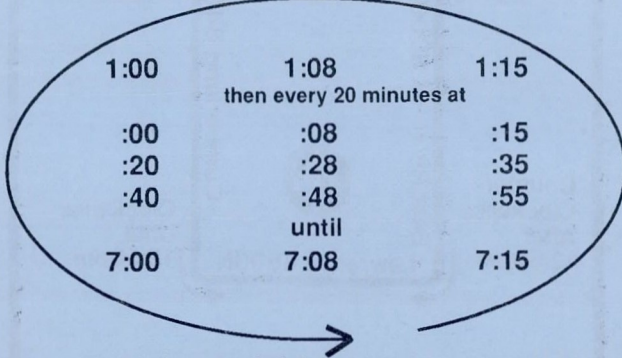

Effective March 19, 1990

69

Cumberland/ East River

For more information call the RTA
Travel Information Center in
Chicago 836-7000
suburbs 1-(800)-972-7000 toll-free

Open every day of the year from 5AM until 1AM next day

Monday thru Friday

Operates clockwise around loop

Leave Cumberland station	Leave Lawrence E.River Rd	Arrive Cumberland station
--------------------------------	---------------------------------	---------------------------------

Operates counter-clockwise around loop

am light face pm dark face

No Saturday or Sunday/holiday service

Savings

CTA Pass Program
 664-7200, Ext. 3399

Arrival and departure times may vary due to weather and traffic conditions