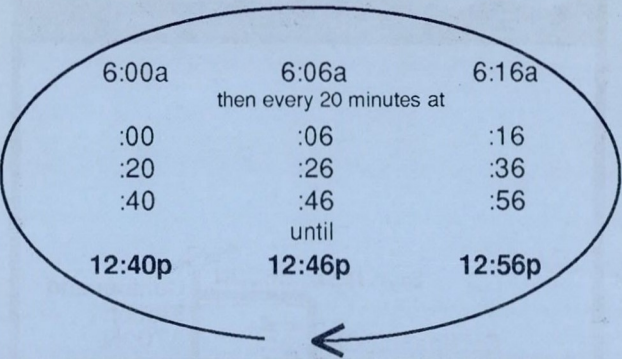

Effective March 19, 1990

69

Cumberland/ East River

For more information call the RTA
Travel Information Center in
Chicago 836-7000
suburbs 1-(800)-972-7000 toll-free

Open every day of the year from 5AM until 1AM next day

Monday thru Friday

Operates clockwise around loop

Leave Cumberland station	Leave Lawrence E.River Rd	Arrive Cumberland station
--------------------------------	---------------------------------	---------------------------------