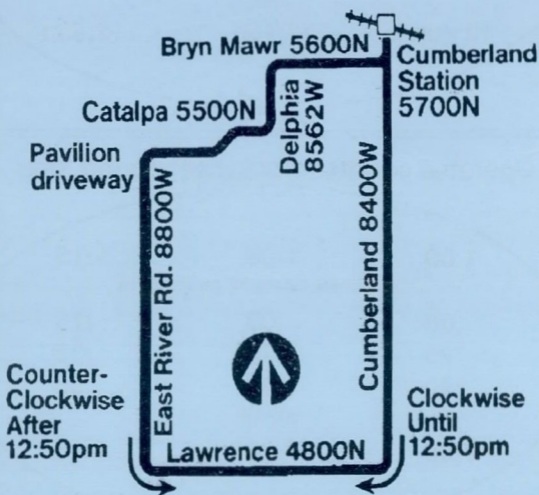

Effective March 19, 1990

69

Cumberland/ East River

For more information call the RTA
Travel Information Center in
Chicago 836-7000
suburbs 1-(800)-972-7000 toll-free

Open every day of the year from 5AM until 1AM next day

Monday thru Friday

Operates clockwise around loop

Leave Cumberland station	Leave Lawrence E.River Rd	Arrive Cumberland station
--------------------------------	---------------------------------	---------------------------------

Operates counter-clockwise around loop

am light face pm dark face

No Saturday or Sunday/holiday service

Savings

CTA Pass Program
 664-7200, Ext. 3399

Arrival and departure times may vary due to weather and traffic conditions