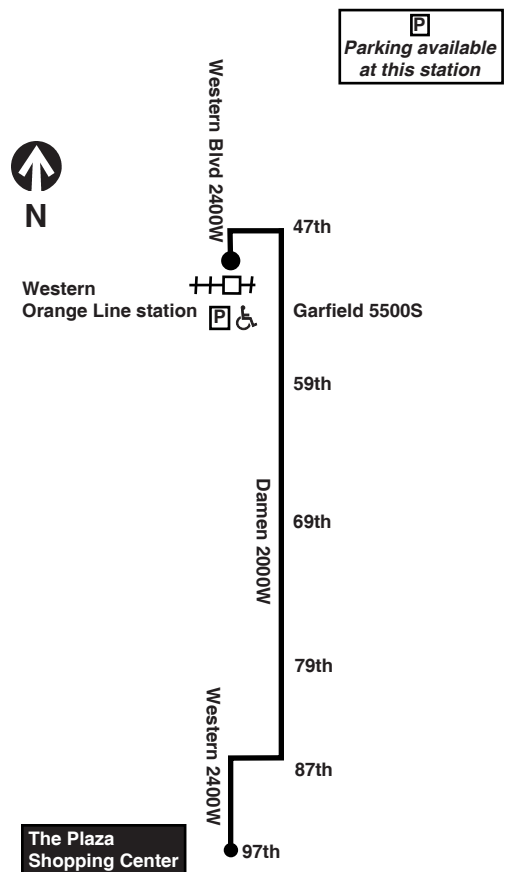

Chicago Transit Authority

48

South Damen

Effective December 23, 2013

Additional service may be provided on school days, late August through June

Monday thru Friday

48 South Damen

Northbound