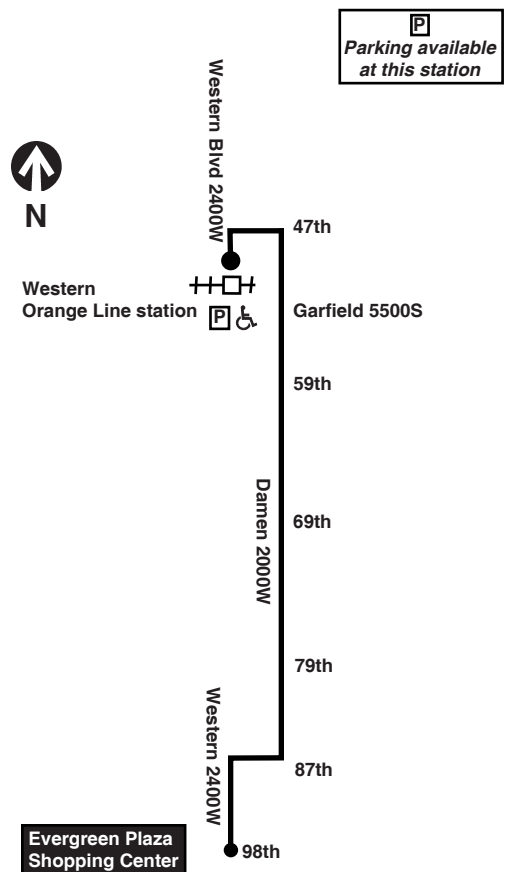

Chicago Transit Authority

48

South Damen

Effective August 24, 2015

Additional service may be provided on school days, late August through June

Monday thru Friday

48 South Damen

Northbound

Leave 98th/ Western	87th/ Damen	74th/ Damen	69th/ Damen	59th/ Damen	Arr. Western Orange Line station
----	----	6:08am	6:11am	6:16am	6:26am
----	----	6:28	6:31	6:36	6:46
6:30am	6:38am	6:45	6:47	6:52	7:02
6:45	6:53	7:00	7:03	7:09	7:20
7:00	7:08	7:15	7:18	7:24	7:36
7:15	7:24	7:31	7:34	7:40	7:52
7:31	7:40	7:47	7:50	7:56	8:07
7:47	7:56	8:03	8:06	8:12	8:23
8:03	8:12	8:19	8:22	8:28	8:39
8:19	8:28	8:35	8:38	8:44	8:55
8:35	8:44	8:50	8:53	8:59	9:10
8:51	9:00	9:06	9:08	9:13	9:24
9:07	9:16	9:21	9:24	9:29	9:39
9:23	9:32	9:37	9:40	9:45	9:55
9:32	9:40	9:46	----	----	----
9:48	9:56	10:02	----	----	----
10:04	10:12	10:18	----	----	----
10:20	10:28	10:34	----	----	----