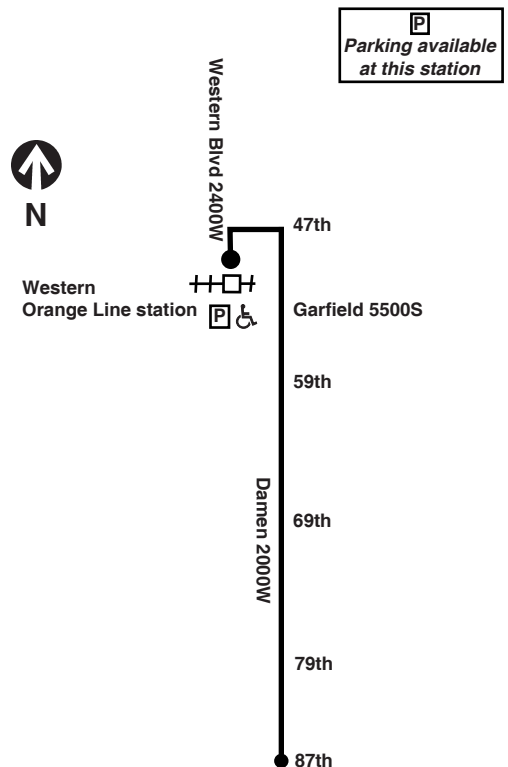

Chicago Transit Authority

48 ♿

South Damen

Effective December 21, 2015

Additional service may be provided on school days, September through June

Monday thru Friday

48 South Damen

Northbound

Leave 87th/ Damen	74th/ Damen	69th/ Damen	59th/ Damen	Arr. Western Orange Line station
-----	6:08am	6:11am	6:16am	6:26am
-----	6:28	6:31	6:36	6:46
6:38am	6:45	6:47	6:52	7:02
6:53	7:00	7:03	7:09	7:20
7:08	7:15	7:18	7:24	7:36
7:24	7:31	7:34	7:40	7:52
7:40	7:47	7:50	7:56	8:07
7:56	8:03	8:06	8:12	8:23
8:12	8:19	8:22	8:28	8:39
8:28	8:35	8:38	8:44	8:55
8:44	8:50	8:53	8:59	9:10
9:00	9:06	9:08	9:13	9:24
9:16	9:21	9:24	9:29	9:39
9:32	9:37	9:40	9:45	9:55
9:40	9:46	-----	-----	-----
9:56	10:02	-----	-----	-----
10:12	10:18	-----	-----	-----