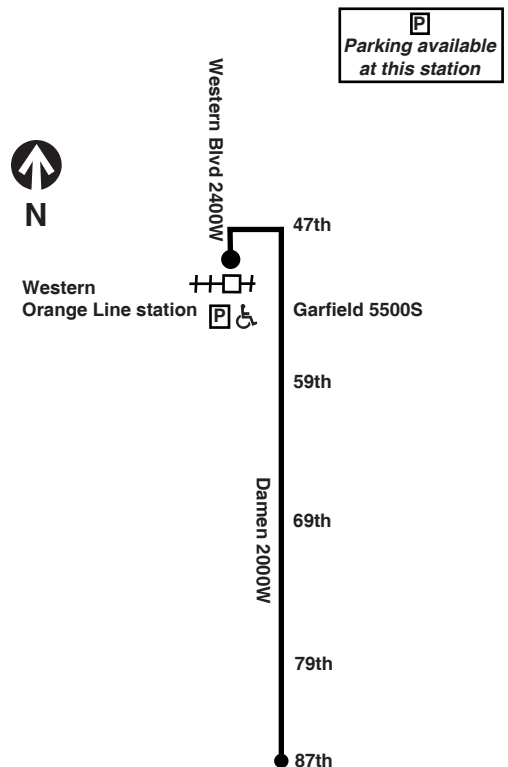

CTA Bike & Ride

Bicycle racks are available on the front exteriors of CTA buses. Bicycles can be placed on bicycle racks during normal hours of operation for each route. Racks accommodate two (2) bicycles at a time. Bicycles are also permitted on CTA trains during certain hours.

Please Stand Up ♿

for Seniors and People with Disabilities

Federal law requires priority seating be designated for seniors and people with disabilities.

The schedules and other information in this timetable are subject to change. CTA does not assume responsibility for errors in timetables, nor for inconvenience or damage resulting from delayed trains or buses due to weather, traffic conditions, etc.

CTA operating costs are funded in part through the Regional Transportation Authority, by the federal and state governments, and the City of Chicago and County of Cook.

Supplementary service may be provided over portions of this route in addition to the trips shown. Please check destination signs and announcements when boarding buses.

For more information call the RTA Travel Information Center in Chicago: 312-836-7000. Open 6am until 7pm, Monday thru Saturday.

Para obtener mayor información, en Español, llame al Centro de Información: 312-836-7000.

Chicago Transit Authority

48 ♿

South Damen

Effective July 25, 2018

Additional service may be provided on school days, September through June

transitchicago.com

transitchicago.com