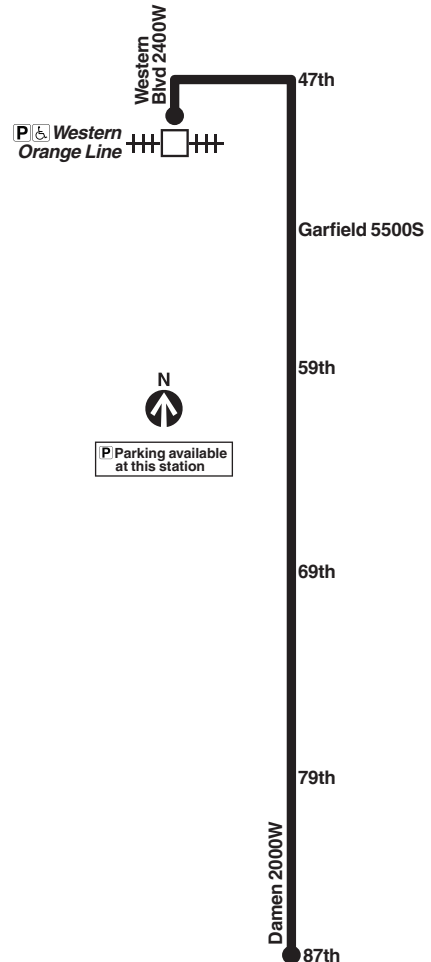

Federal law requires priority seating be designated for seniors and people with disabilities. **Please stand up** and yield these seats when needed for qualifying riders or when asked.

Schedules and other info in this timetable are subject to change. CTA does not assume responsibility for errors in timetables nor for inconvenience or damage resulting from delays.

Pay close attention to destination signs and announcements when boarding; added service may sometimes be provided over portions of this or any bus route and some trips can end before the furthest terminal on a line depending on service needs or time of day.

Bicycle racks are installed on the front of all CTA buses and are allowed on CTA trains during certain hours. See our Bike & Ride brochure or webpage for help on how to use racks and more.

Know before you go: Get alerts from us by text or e-mail about planned service changes every week or instant alerts for unplanned reroutes and disruptions. Sign up for CTA Updates today at transitchicago.com/updates.

For more travel information, use the Ventra app or call the RTA Travel Information Center at 312-836-7000. *Para obtener mayor información, en Español, llame al Centro de Información a 312-836-7000.*

Chicago Transit Authority

48 South Damen

Effective Mar. 30, 2026

All CTA buses are accessible

transitchicago.com/bus/48