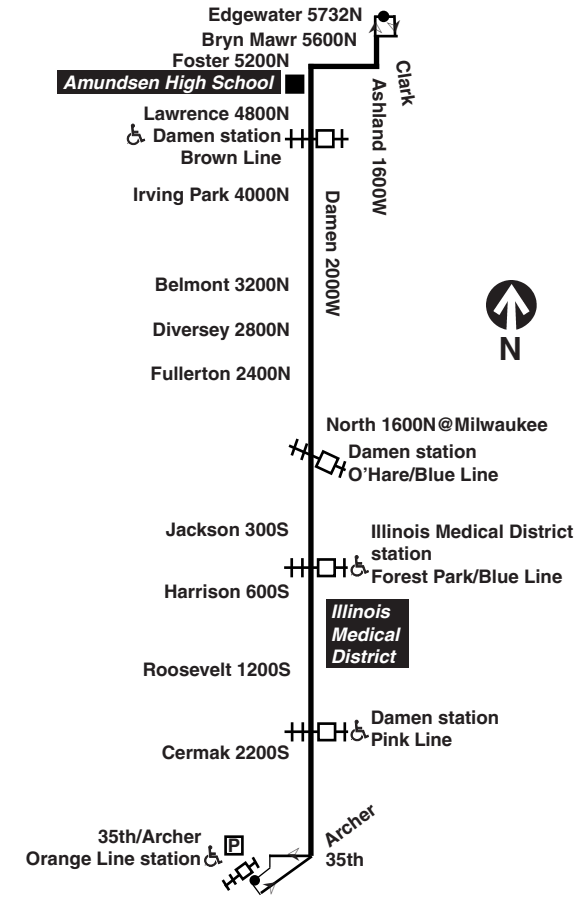

Federal law requires priority seating be designated for seniors and people with disabilities. **Please stand up** and yield these seats when needed for qualifying riders or when asked.

Schedules and other info in this timetable are subject to change. CTA does not assume responsibility for errors in timetables nor for inconvenience or damage resulting from delays.

Pay close attention to destination signs and announcements when boarding: added service may sometimes be provided over portions of this or any bus route and some trips can end before the furthest terminal on a line depending on service needs or time of day.

Bicycle racks are installed on the front of all CTA buses and are allowed on CTA trains during certain hours. See our [Bike & Ride brochure](#) or webpage for help on how to use racks and more.

Know before you go: Get alerts from us by text or e-mail about planned service changes every week or instant alerts for unplanned reroutes and disruptions. Sign up for CTA Updates today at transitchicago.com/updates.

For more travel information, use the Ventra app or call the RTA Travel Information Center at 312-836-7000. *Para obtener mayor información, en Español, llame al Centro de Información a 312-836-7000.*

Chicago Transit Authority

50 Damen

Effective Jun. 9, 2024

All CTA buses are accessible

transitchicago.com/bus/50

Monday thru Friday

#50 Damen

Southbound

LV Ashland/Clark	Damen/ Irving Park	Damen/ North	Damen/ Jackson	Damen/ Cermak	AR 35th/ Archer Orange Ln
4:30a	4:43a	4:57a	5:08a	5:18a	5:27a
4:47	5:00	5:14	5:25	5:35	5:44
5:02	5:15	5:29	5:40	5:50	5:59
5:17	5:30	5:44	5:55	6:05	6:14
5:27	5:40	5:54	6:05	6:15	6:24
5:36	5:50	6:04	6:15	6:25	6:34
5:44	5:59	6:13	6:25	6:35	6:44
5:54	6:08	6:23	6:35	6:45	6:54
6:02	6:17	6:33	6:45	6:55	7:04
6:11	6:26	6:42	6:55	7:05	7:14
6:20	6:35	6:52	7:05	7:15	7:24
6:29	6:44	7:01	7:15	7:25	7:34
6:37	6:53	7:11	7:25	7:36	7:45
6:46	7:02	7:20	7:35	7:46	7:55
6:54	7:11	7:30	7:45	7:56	8:05
7:03	7:20	7:39	7:55	8:06	8:15
7:12	7:29	7:49	8:05	8:16	8:25
7:21	7:38	7:58	8:15	8:26	8:35
7:29	7:47	8:08	8:25	8:36	8:45
7:41	7:59	8:20	8:37	8:48	8:57
7:53	8:11	8:32	8:49	9:00	9:09
8:08	8:26	8:47	9:04	9:15	9:24
8:26	8:43	9:03	9:19	9:30	9:39
8:44	9:01	9:19	9:34	9:46	9:55
9:03	9:19	9:35	9:49	10:01	10:11
9:18	9:34	9:50	10:04	10:16	10:26
9:33	9:49	10:05	10:19	10:31	10:41
9:48	10:04	10:20	10:34	10:46	10:56
10:03	10:19	10:35	10:49	11:01	11:11
10:16	10:32	10:49	11:03	11:14	11:24
10:31	10:47	11:04	11:18	11:29	11:39
10:43	10:59	11:16	11:31	11:43	11:54
10:58	11:14	11:31	11:46	11:58	12:09p
11:13	11:29	11:46	12:01p	12:13p	12:24
11:28	11:44	12:01p	12:16	12:28	12:39
11:43	11:59	12:16	12:31	12:43	12:54
11:58	12:14p	12:31	12:46	12:58	1:09
12:13p	12:29	12:46	1:01	1:13	1:24
12:28	12:44	1:01	1:16	1:28	1:39
12:43	12:59	1:16	1:31	1:43	1:54
12:56	1:13	1:30	1:45	1:57	2:08
then every 10 to 12 minutes until					
2:55	3:15	3:36	3:52	4:06	4:17
3:02	3:22	3:42	3:59	4:13	4:24
3:15	3:35	3:56	4:12	4:26	4:37
3:25	3:45	4:06	4:22	4:36	4:47
3:35	3:55	4:16	4:32	4:46	4:57
3:45	4:05	4:26	4:42	4:56	5:07
3:56	4:16	4:36	4:53	5:06	5:17
4:07	4:27	4:47	5:03	5:17	5:28
4:21	4:40	5:00	5:16	5:29	5:40
4:34	4:54	5:13	5:29	5:42	5:53
4:48	5:07	5:26	5:42	5:54	6:05
5:04	5:23	5:42	5:57	6:10	6:20
5:21	5:39	5:58	6:13	6:25	6:35
5:37	5:55	6:13	6:28	6:40	6:50
5:54	6:11	6:29	6:44	6:56	7:06
6:10	6:27	6:45	7:00	7:11	7:22
6:28	6:45	7:02	7:16	7:27	7:37
6:44	7:01	7:18	7:32	7:43	7:53
7:01	7:17	7:34	7:48	7:58	8:09
7:17	7:33	7:50	8:04	8:14	8:24
7:34	7:50	8:07	8:20	8:29	8:40
7:51	8:07	8:23	8:36	8:45	8:55
8:08	8:23	8:39	8:52	9:01	9:11
8:24	8:39	8:55	9:08	9:16	9:26
8:42	8:57	9:12	9:24	9:32	9:42
9:03	9:17	9:32	9:44	9:52	10:02
9:23	9:37	9:52	10:04	10:12	10:22
9:43	9:57	10:12	10:25	10:32	10:42
10:04	10:18	10:33	10:45	10:53	11:03

Northbound