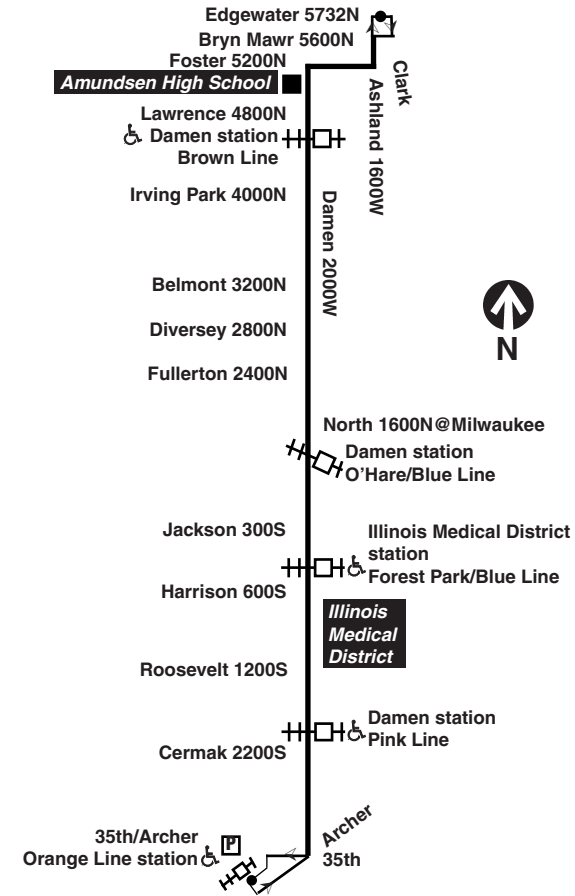

Federal law requires priority seating be designated for seniors and people with disabilities. **Please stand up** and yield these seats when needed for qualifying riders or when asked.

Schedules and other info in this timetable are subject to change. CTA does not assume responsibility for errors in timetables nor for inconvenience or damage resulting from delays.

Pay close attention to destination signs and announcements when boarding: added service may sometimes be provided over portions of this or any bus route and some trips can end before the furthest terminal on a line depending on service needs or time of day.

Bicycle racks are installed on the front of all CTA buses and are allowed on CTA trains during certain hours. See our [Bike & Ride brochure](#) or webpage for help on how to use racks and more.

Know before you go: Get alerts from us by text or e-mail about planned service changes every week or instant alerts for unplanned reroutes and disruptions. Sign up for CTA Updates today at transitchicago.com/updates.

For more travel information, use the Ventra app or call the RTA Travel Information Center at 312-836-7000. *Para obtener mayor información, en Español, llame al Centro de Información a 312-836-7000.*

Chicago Transit Authority

50 Damen

Effective Aug. 25, 2024

All CTA buses are accessible

transitchicago.com/bus/50

Monday thru Friday

#50 Damen

Southbound

LV Ashland/Clark	Damen/ Irving Park	Damen/ North	Damen/ Jackson	Damen/ Cermak	AR 35th/ Archer Orange Ln
4:30a	4:43a	4:57a	5:08a	5:18a	5:27a
4:47	5:00	5:14	5:25	5:35	5:44
5:02	5:15	5:29	5:40	5:50	5:59
5:17	5:30	5:44	5:55	6:05	6:14
5:27	5:40	5:54	6:05	6:15	6:24
5:36	5:50	6:04	6:15	6:25	6:34
5:44	5:59	6:13	6:25	6:35	6:44
5:54	6:08	6:23	6:35	6:45	6:54
----	----	----	6:41S	6:51	7:00
6:02	6:17	6:33	6:45	6:55	7:04
----	----	----	6:51S	7:01	7:10
6:11	6:26	6:42	6:55	7:05	7:14

then every 8 to 9 minutes until

7:12	7:29	7:49	8:05	8:16	8:25
7:21	7:38	7:58	8:15	8:26	8:35
7:29	7:47	8:08	8:25	8:36	8:45
7:41	7:59	8:20	8:37	8:48	8:57
7:53	8:11	8:32	8:49	9:00	9:09
8:08	8:26	8:47	9:04	9:15	9:24
8:26	8:43	9:03	9:19	9:30	9:39
8:44	9:01	9:19	9:34	9:46	9:55
9:03	9:19	9:35	9:49	10:01	10:11

then every 12 to 15 minutes until

12:43p	12:59p	1:16p	1:31p	1:43p	1:54p
----	----	1:31CD	1:32	1:44	1:54
----	----	1:41CD	1:42	1:54	2:04
12:56	1:13	1:30	1:45	1:57	2:08
1:07	1:24	1:42	1:57	2:10	2:20
1:18	1:35	1:53	2:09	2:21	2:32
1:29	1:46	2:05	2:20	2:33	2:43
1:39	1:57	2:16	2:32	2:45	2:55
1:51	2:09	2:28	2:43	2:56	3:07
2:01	2:20	2:39	2:55	3:08	3:19
2:12	2:31	2:50	3:06	3:20	3:31
2:23	2:42	3:02	3:18	3:31	3:42
2:34	2:53	3:13	3:29	3:43	3:54
2:44	3:04	3:24	3:41	3:55	4:06
----	----	3:41BD	3:42	3:56	4:07
----	----	3:51BD	3:52	4:06	4:17
2:55	3:15	3:36	3:52	4:06	4:17
3:10FS	3:22	3:42	3:59	4:13	4:24
3:02N	3:27	3:47	4:04	4:18	4:29
3:15	3:35	3:56	4:12	4:26	4:37
3:25	3:45	4:06	4:22	4:36	4:47
3:35	3:55	4:16	4:32	4:46	4:57
3:45	4:05	4:26	4:42	4:56	5:07
3:56	4:16	4:36	4:53	5:06	5:17
4:07	4:27	4:47	5:03	5:17	5:28
4:21	4:40	5:00	5:16	5:29	5:40
4:34	4:54	5:13	5:29	5:42	5:53
4:48	5:07	5:26	5:42	5:54	6:05
5:04	5:23	5:42	5:57	6:10	6:20
5:21	5:39	5:58	6:13	6:25	6:35
5:37	5:55	6:13	6:28	6:40	6:50
5:54	6:11	6:29	6:44	6:56	7:06
6:10	6:27	6:45	7:00	7:11	7:22
6:28	6:45	7:02	7:16	7:27	7:37
6:44	7:01	7:18	7:32	7:43	7:53
7:01	7:17	7:34	7:48	7:58	8:09
7:17	7:33	7:50	8:04	8:14	8:24
7:34	7:50	8:07	8:20	8:29	8:40
7:51	8:07	8:23	8:36	8:45	8:55
8:08	8:23	8:39	8:52	9:01	9:11
8:24	8:39	8:55	9:08	9:16	9:26
8:42	8:57	9:12	9:24	9:32	9:42
9:03	9:17	9:32	9:44	9:52	10:02
9:23	9:37	9:52	10:04	10:12	10:22
9:43	9:57	10:12	10:25	10:32	10:42
10:04	10:18	10:33	10:45	10:53	11:03

Northbound