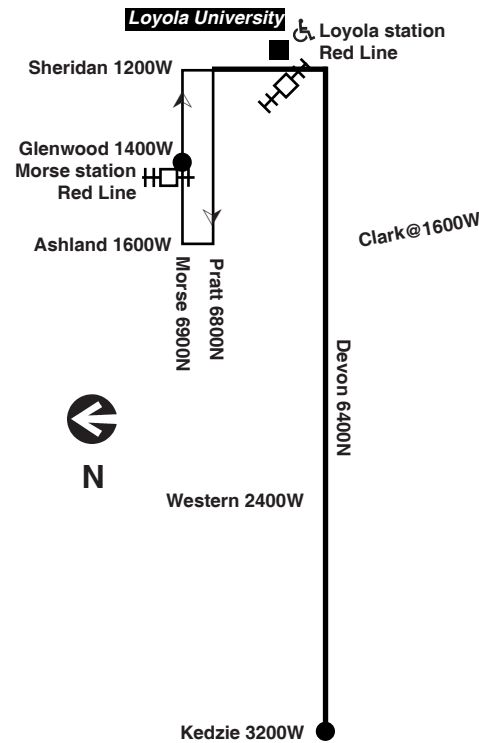

Chicago Transit Authority

155

Devon

Effective September 3, 2017

Monday thru Friday

155 Devon

Eastbound

Leave Devon/Kedzie	Devon/Western	Devon/Clark	Devon/Broadway	Arrive Morse/Red Line
4:45am	4:49am	4:54am	4:56am	5:06am
5:00	5:04	5:09	5:12	5:21
5:16	5:20	5:25	5:27	5:37
5:31	5:36	5:41	5:44	5:53
5:47	5:52	5:57	6:00	6:09
6:02	6:07	6:13	6:16	6:26
6:15	6:20	6:26	6:30	6:39
6:27	6:32	6:38	6:42	6:52
6:39	6:44	6:50	6:54	7:04
6:50	6:55	7:01	7:05	7:15
7:00	7:06	7:12	7:16	7:26
7:09	7:15	7:21	7:25	7:36
7:18	7:24	7:30	7:34	7:45
7:26	7:32	7:39	7:43	7:54
7:34	7:40	7:47	7:51	8:02
7:42	7:48	7:55	7:59	8:10
7:50	7:56	8:03	8:07	8:18
7:58	8:04	8:11	8:15	8:26
8:06	8:12	8:19	8:23	8:34
8:14	8:20	8:27	8:31	8:42
8:22	8:28	8:35	8:39	8:50
8:31	8:37	8:44	8:48	8:59
8:40	8:46	8:53	8:57	9:08