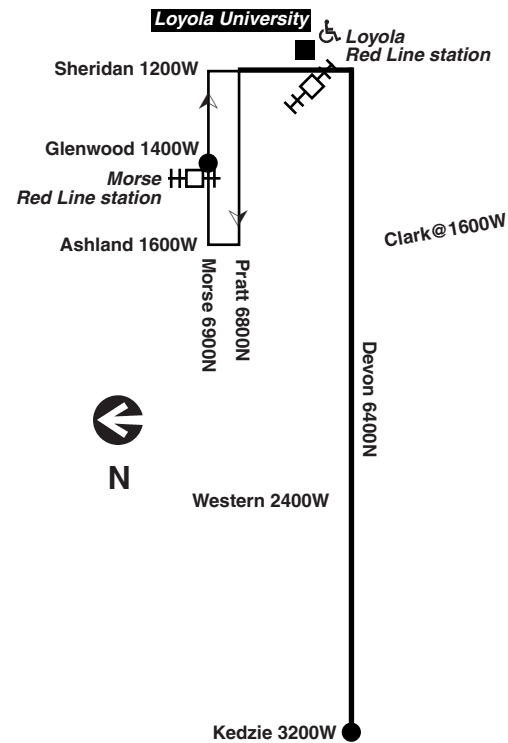

155 Devon

Effective Mar. 29, 2026

All CTA buses are accessible

transitchicago.com/bus/155

Monday thru Friday

#155 Devon

Eastbound

LV Devon/ Kedzie	Devon/ Western	Devon/ Clark	Devon/ Broadway	AR Morse Red Line station
4:44a	4:49a	4:54a	4:58a	5:07a
4:59	5:04	5:09	5:13	5:22
5:16	5:21	5:26	5:30	5:39
5:32	5:37	5:42	5:46	5:55
5:47	5:52	5:57	6:01	6:10
5:58	6:05	6:11	6:15	6:24
6:11	6:18	6:24	6:28	6:38
6:24	6:31	6:37	6:41	6:51
6:37	6:44	6:50	6:54	7:04
6:48	6:55	7:01	7:05	7:15
6:56	7:04	7:12	7:16	7:26
7:05	7:13	7:21	7:25	7:35
7:14	7:22	7:30	7:36	7:47
7:23	7:31	7:39	7:45	7:56