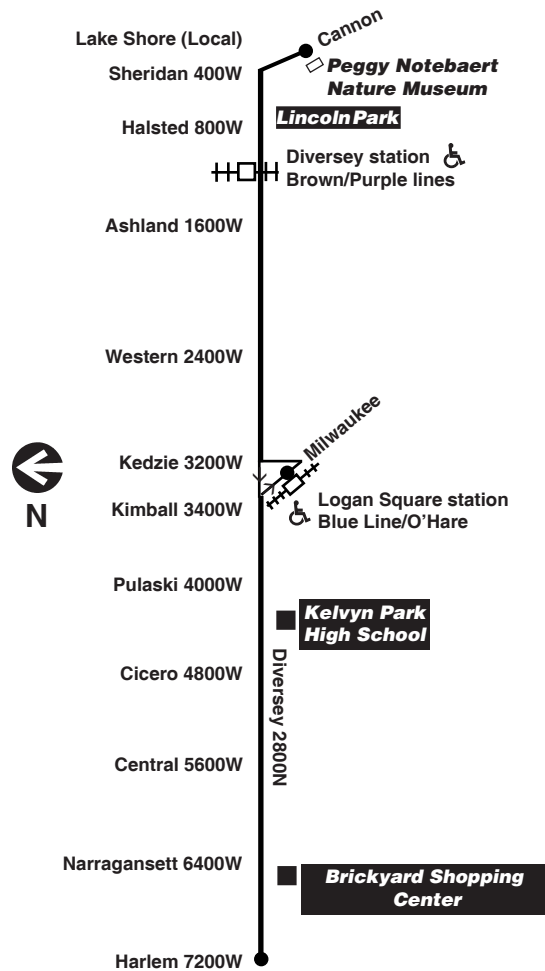

CTA Bike & Ride

Bicycle racks are available on the front exteriors of CTA buses. Bicycles can be placed on bicycle racks during normal hours of operation for each route. Racks accommodate two (2) bicycles at a time. Bicycles are also permitted on CTA trains during certain hours.

Please Stand Up ♿

for Seniors and People with Disabilities
Federal law requires priority seating be designated for seniors and people with disabilities.

The schedules and other information in this timetable are subject to change. CTA does not assume responsibility for errors in timetables, nor for inconvenience or damage resulting from delayed trains or buses due to weather, traffic conditions, etc.

Supplementary service may be provided over portions of this route in addition to the trips shown. Please check destination signs and announcements when boarding buses.

CTA operating costs are funded in part through the Regional Transportation Authority, by the federal and state governments, and the City of Chicago and County of Cook.

For more Information call the RTA Travel Information Center in Chicago: 312-836-7000. Open 5 a.m. until 1 a.m. every day.

Para obtener mayor información, en Español, llame al Centro de Información: 312-836-7000.

Chicago Transit Authority

76 ♿

Diversey

Effective June 21, 2015

Monday thru Friday **76 Diversey**

Eastbound

Leave	Central/ Diversey	Pulaski/ Diversey	Logan Square Station	Western/ Diversey	Ashland/ Diversey	Arrive Nature Museum
4:30am	4:38am	4:46am	4:51	4:56	5:01	5:11
4:50	4:58	5:06	5:12	5:18	5:23	5:34
5:04	5:13	5:22	5:29	5:35	5:41	5:52
5:15	5:24	5:33	5:40	5:46	5:52	6:03
5:25	5:34	5:43	5:51	5:57	6:03	6:14
then every 4 to 8 minutes until						
7:51	8:01	8:13	8:23	8:31	8:38	8:52
8:01	8:11	8:23	8:33	8:41	8:48	9:02
8:11	8:21	8:33	8:43	8:51	8:58	9:12
8:21	8:31	8:43	8:53	9:01	9:08	9:22
8:32	8:42	8:54	9:04	9:12	9:19	9:33
8:43	8:53	9:05	9:14	9:22	9:29	9:43
8:54	9:04	9:16	9:25	9:33	9:40	9:54
9:07	9:17	9:29	9:37	9:45	9:52	10:06
9:20	9:30	9:42	9:50	9:58	10:05	10:19
then every 15 minutes until						
12:35pm	12:45pm	12:57pm	1:05pm	1:13pm	1:20pm	1:34pm
12:50	1:00	1:12	1:20	1:28	1:35	1:49
1:05	1:15	1:27	1:35	1:43	1:50	2:04
1:20	1:30	1:42	1:50	1:58	2:05	2:19
1:35	1:45	1:57	2:05	2:13	2:20	2:34
1:50	2:00	2:12	2:20	2:28	2:35	2:49
2:05	2:15	2:28	2:36	2:45	2:52	3:06
2:19	2:29	2:42	2:50	2:59	3:06	3:20
2:33	2:43	2:56	3:04	3:13	3:20	3:34
2:47	2:58	3:11	3:20	3:29	3:36	3:50
3:01	3:12	3:25	3:34	3:43	3:50	4:04
3:08	3:19	3:32	3:41	3:50	3:57	4:11
3:15	3:26	3:39	3:48	3:57	4:04	4:18
3:29	3:40	3:53	4:02	4:11	4:18	4:32
3:41	3:52	4:05	4:14	4:23	4:30	4:44
3:56	4:07	4:20	4:28	4:38	4:45	5:00
4:05	4:16	4:29	4:37	4:47	4:54	5:08
4:14	4:25	4:38	4:46	4:56	5:03	5:17
4:23	4:34	4:47	4:55	5:05	5:12	5:27
then every 9 to 12 minutes until						
5:43	5:54	6:07	6:15	6:25	6:32	6:47
5:58	6:09	6:22	6:30	6:40	6:47	7:02
6:14	6:25	6:37	6:45	6:55	7:02	7:16
6:34	6:44	6:57	7:03	7:12	7:18	7:32
6:53	7:03	7:14	7:22	7:30	7:36	7:49
7:13	7:22	7:32	7:39	7:47	7:53	8:05
7:33	7:42	7:52	7:59	8:06	8:12	8:23
7:53	8:02	8:12	8:19	8:26	8:32	8:43
8:13	8:22	8:32	8:39	8:46	8:52	9:03
8:33	8:42	8:52	8:59	9:06	9:12	9:23
8:53	9:02	9:12	9:19	9:26	9:32	9:43
9:14	9:23	9:33	9:39	9:46	9:52	10:03
9:35	9:43	9:52	9:58	10:04	10:10	10:20
9:57	10:05	10:14	10:20	10:25	10:31	10:41
10:20	10:28	10:36	10:41	10:46	10:51	11:01
10:43	10:51	10:59	11:04	-----	-----	-----
11:03	11:11	11:19	11:24	-----	-----	-----

Westbound