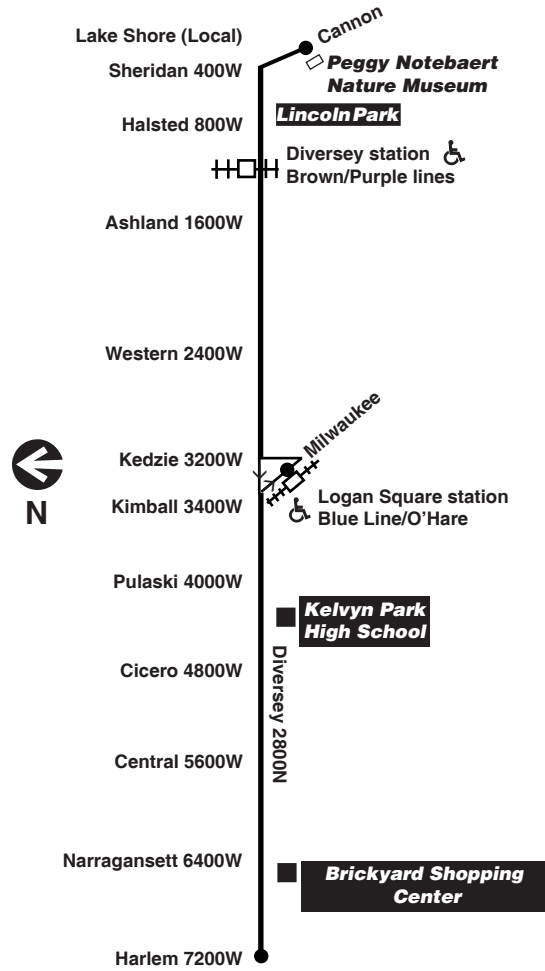

**Chicago Transit Authority**

## Diversey

Effective September 2, 2018

**Monday thru Friday**

**Eastbound**

Leave	Logan	Arrive
Diversey/ Harlem	Diversey/ Square Western	Nature Museum
4:30am	4:38am	4:46am
4:50	4:58	5:06
5:04	5:13	5:22
5:15	5:24	5:33
5:25	5:34	5:43
5:33	5:42	5:52
5:41	5:51	6:01
5:49	5:59	6:10
4:30am	4:35am	4:40am
4:51	4:56	5:01
5:12	5:18	5:23
5:29	5:35	5:41
5:40	5:46	5:52
5:51	5:57	6:03
6:00	6:06	6:14
6:18	6:22	6:34
6:18	6:25	6:44

am light face pm bold face

**Sunday/Holiday**

**76 Diversey**

**Eastbound**

Leave Diversey/Harlem	Diversey/Central	Diversey/Pulaski	Logan Square Station	Diversey/Western	Diversey/Ashland	Arrive Nature Museum
-----	-----	-----	7:35am	7:42am	7:48am	7:59am
-----	-----	-----	7:50	7:57	8:03	8:14
-----	-----	-----	8:05	8:12	8:18	8:29
8:00am	8:09am	8:18am	8:24	8:31	8:37	8:48
8:20	8:29					