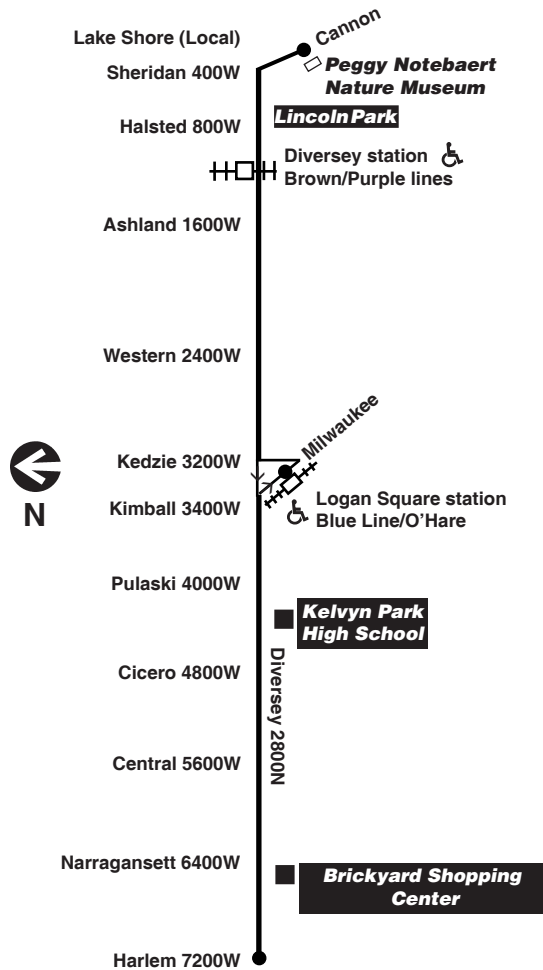

CTA Bike & Ride

Bicycle racks are available on the front exteriors of CTA buses. Bicycles can be placed on bicycle racks during normal hours of operation for each route. Racks accommodate two (2) bicycles at a time. Bicycles are also permitted on CTA trains during certain hours.

Please Stand Up

for Seniors and People with Disabilities
Federal law requires priority seating be designated for seniors and people with disabilities.

The schedules and other information in this timetable are subject to change. CTA does not assume responsibility for errors in timetables, nor for inconvenience or damage resulting from delayed trains or buses due to weather, traffic conditions, etc.

Supplementary service may be provided over portions of this route in addition to the trips shown. Please check destination signs and announcements when boarding buses.

CTA operating costs are funded in part through the Regional Transportation Authority, by the federal and state governments, and the City of Chicago and County of Cook.

For more Information call the RTA Travel Information Center in Chicago: 312-836-7000. Open 6am until 7pm, Monday thru Saturday.

Para obtener mayor información, en Español, llame al Centro de Información: 312-836-7000.

Chicago Transit Authority

76

Diversey

Effective December 22, 2019

Monday thru Friday

76 Diversey

Eastbound

Leave	Logan	Arrive
Diversey/	Square	Nature
Harlem	Diversey/	Museum
Central	Western	
Pulaski	Ashland	
-----	4:10am	4:19am
4:20am	4:29	4:25am
4:38	4:47	4:49
4:54	5:03	4:54
5:08	5:18	5:02
5:21	5:27	5:07
5:36N	5:40	5:12
5:40	5:41	5:21
5:53N	5:52	5:28
5:56	6:01	5:37
6:09N	6:09	5:44
6:11	6:09	5:53
6:22N	6:17	5:59
6:23	6:25	6:05
6:34N	6:34	6:15
6:34	6:42	6:21
6:44N	6:49	6:28
6:44	6:57	6:36
6:54N	7:02	6:43
6:54	7:07	6:51
7:04N	7:12	6:58
7:04	7:17	7:06
7:14N	7:22	7:14
7:15	7:27	7:22
7:25N	7:33	7:30
7:26	7:38	7:37
7:37N	7:44	7:45
7:37	7:50	7:52
	7:56	7:59
	8:02	8:04
	8:08	8:13
	8:14	8:18
	8:21	8:27
	8:30	8:33
	8:36	8:39
	8:43	8:45

then every 7 to 15 minutes until

12:28pm	12:39pm	12:52pm	1:00pm	1:07pm	1:15pm	1:28pm
-----	12:53	1:06	1:14	1:21	1:28	1:41
12:54	1:05	1:18	1:26	1:33	1:41	1:54
1:06	1:17	1:30	1:38	1:45	1:52	2:05
-----	1:26	1:39	1:47	1:54	2:02	2:15
1:23	1:34	1:47	1:55	2:02	2:10	2:23
1:31	1:42	1:55	2:03	2:10	2:18	2:31
-----	-----	-----	2:11	2:18	2:26	2:39
-----	1:58	2:11	2:19	2:26	2:34	2:47
1:55	2:06	2:19	2:27	2:34	2:42	2:55
-----	2:15	2:28	2:36	2:43	2:50	3:03
2:11	2:24	2:38	2:46	2:54	3:00	3:13
-----	2:32	2:46	2:55	3:02	3:09	3:22
2:27	2:40	2:54	3:03	3:11	3:18	3:31
2:35	2:48	3:03	3:12	3:19	3:26	3:39
-----	2:56	3:11	3:20	3:28	3:35	3:48
2:51	3:04	3:19	3:28	3:36	3:43	3:56
-----	3:12	3:26	3:35	3:43	3:50	4:03
3:07	3:20	3:34	3:43	3:51	3:58	4:11
-----	3:28	3:42	3:51	3:59	4:06	4:19
3:23	3:36	3:50	3:59	4:07	4:14	4:27
3:31	3:44	3:58	4:07	4:15	4:22	4:35
-----	3:52	4:06	4:15	4:23	4:30	4:43
3:47	4:00	4:14	4:23	4:31	4:38	4:51
3:55	4:08	4:21	4:30	4:38	4:45	4:58
4:01	4:14	4:27	4:36	4:44	4:51	5:04
-----	4:20	4:33	4:42	4:50	4:57	5:10
4:13	4:27	4:41	4:50	4:59	5:06	5:20

then every 6 to 11 minutes until

5:14	5:26	5:39	5:48	5:56	6:04	6:18
5:25	5:37	5:50	5:59	6:07	6:15	6:29
5:36	5:48	6:01	6:10	6:18	6:26	6:40
5:48	6:00	6:13	6:22	6:30	6:38	6:52
6:00	6:13	6:25	6:34	6:43	6:50	7:05

then every 18 to 24 minutes until

10:33	10:41	10:50	10:54	11:00	11:05	11:13
10:56	11:04	11:12	11:16	-----	-----	-----
11:20	11:28	11:36	11:40	-----	-----	-----
11:43	11:51	11:59	12:03am	-----	-----	-----
12:07am	12:15am	12:23am	12:27	-----	-----	-----

N - trip begins at Diversey/Narragansett at time shown

Westbound