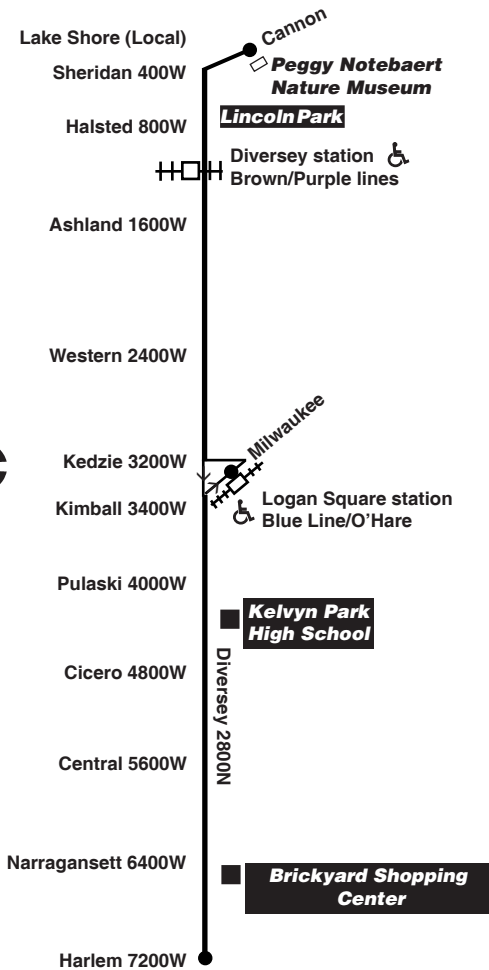

CTA Bike & Ride

Bicycle racks are available on the front exteriors of CTA buses. Bicycles can be placed on bicycle racks during normal hours of operation for each route. Racks accommodate two (2) bicycles at a time. Bicycles are also permitted on CTA trains during certain hours.

Please Stand Up

for Seniors and People with Disabilities
Federal law requires priority seating be designated for seniors and people with disabilities.

The schedules and other information in this timetable are subject to change. CTA does not assume responsibility for errors in timetables, nor for inconvenience or damage resulting from delayed trains or buses due to weather, traffic conditions, etc.

Supplementary service may be provided over portions of this route in addition to the trips shown. Please check destination signs and announcements when boarding buses.

CTA operating costs are funded in part through the Regional Transportation Authority, by the federal and state governments, and the City of Chicago and County of Cook.

For more Information call the RTA Travel Information Center in Chicago: 312-836-7000. Open 6am until 7pm, Monday thru Saturday.

Para obtener mayor información, en Español, llame al Centro de Información: 312-836-7000.

Chicago Transit Authority

76
Diversey

Effective August 29, 2021

Monday thru Friday

76 Diversey

Eastbound

Leave	Logan	Arrive
Diversey/	Square	Nature
Harlem	Diversey/	Museum
Central	Western	
Pulaski	Ashland	
4:20am	4:25am	4:30am
4:38	4:44	4:49
4:54	5:02	5:07
5:09	5:18	5:23
5:23	5:34	5:39
5:36	5:48	5:54
5:48	6:03	6:10
5:59	6:16	6:26
6:09	6:28	6:39
6:23C	6:40	6:52
6:26	6:49	7:05
6:38C	6:58	7:15
6:40	7:06	7:25
6:52C	7:14	7:34
6:54	7:21	7:42
7:06C	7:29	7:51
7:08	7:36	8:06
7:20C	7:43	8:15
7:22	7:51	8:22
7:34C	7:58	8:29
7:36	8:06	8:36
7:49C	8:13	8:44
7:50	8:20	8:51
8:05C	8:28	8:59
8:10	8:36	9:07
	8:44	9:15
	8:53	9:23
	9:01	9:31

then every 11 to 13 minutes until

12:36pm	12:47pm	1:00pm	1:08pm	1:15pm	1:23pm	1:36pm
12:56	1:07	1:20	1:28	1:35	1:43	1:56
1:06	1:17	1:30	1:38	1:45	1:53	2:06
1:25	1:36	1:49	1:57	2:04	2:12	2:25
1:33	1:44	1:57	2:05	2:12	2:20	2:33
1:49	2:00	2:13	2:21	2:28	2:36	2:49
1:57	2:08	2:21	2:29	2:36	2:44	2:57
2:13	2:24	2:37	2:45	2:52	3:00	3:13
2:21	2:32	2:45	2:53	3:00	3:08	3:21
2:37	2:48	3:01	3:09	3:16	3:24	3:37
2:45	2:56	3:09	3:17	3:24	3:32	3:45
3:01	3:12	3:25	3:33	3:40	3:48	4:01
3:17	3:28	3:41	3:49	3:56	4:04	4:17
3:25	3:36	3:49	3:57	4:04	4:12	4:25
3:40	3:51	4:04	4:12	4:19	4:27	4:40
3:47C	3:58	4:11	4:19	4:26	4:34	4:47
4:00	4:11	4:24	4:32	4:39	4:47	5:00
4:01C	4:12	4:25	4:33	4:40	4:48	5:01
4:13	4:24	4:37	4:45	4:52	5:00	5:13
4:21	4:32	4:45	4:53	5:00	5:08	5:21
4:34	4:45	4:58	5:06	5:13	5:21	5:34
4:48	4:59	5:12	5:20	5:27	5:35	5:48
5:02	5:13	5:26	5:34	5:41	5:49	6:02
5:16	5:27	5:40	5:48	5:55	6:03	6:16
5:30	5:41	5:54	6:02	6:09	6:17	6:30
5:45	5:56	6:09	6:17	6:24	6:32	6:45
6:00	6:11	6:24	6:32	6:39	6:47	7:00

then every 18 to 23 minutes until

10:09	10:18	10:27	10:33	10:38	10:43	10:52
10:33	10:41	10:50	10:54	11:00	11:05	11:13
10:56	11:04	11:12	11:16	-----	-----	-----
11:20	11:28	11:36	11:40	-----	-----	-----
11:43	11:51	11:59	12:03am	-----	-----	-----
12:07am	12:15am	12:23am	12:27	-----	-----	-----

N - trip begins/ends at Diversey/Narragansett at time shown

Westbound

Leave	Logan	Arrive
Nature	Square	Harlem/
Museum	Diversey/	Diversey/
Ashland	Western	Central
Diversey/	Pulaski	
4:52am	5:00am	5:08am
5:11	5:19am	5:27am
5:29	5:37am	5:45am
5:46	5:54am	6:02am
6:02	6:11am	6:19am
6:18	6:27am	6:35am
6:34	6:43am	6:51am
6:48	6:57am	7:05am
	7:07am	7:15am
	7:14am	7:22am
	7:21am	7:30am

then every 11 to 13 minutes until

7:46	8:01	8:07	8:15	8:25	8:37	8:48
7:54	8:08	8:15	8:23	8:31	8:42	8:53
8:03	8:16	8:23	8:30	8:37	8:49	9:00
8:11	8:25	8:31	8:38	8:46	8:57	9:08
8:18	8:32	8:38	8:45	8:53	9:04	9:15
8:25	8:39	8:45	8:52	9:00	9:11	9:22
8:32	8:46	8:52	8:59	9:07	9:18	9:29
8:39	8:53	8:59	9:06	9:14	9:25	9:36
8:46	8:59	9:05	9:11	9:19	9:31	9:42
8:54	9:07	9:13	9:20	9:27	9:38	9:49
9:01	9:15	9:21	9:28	9:35	9:46	9:57
9:09	9:22	9:28	9:35	9:43	9:54	10:05
9:18	9:31	9:37	9:44	9:52	10:05	10:16
9:27	9:41	9:47	9:54	10:01	10:14	10:25
9:37	9:51	9:57	10:04	10:11	10:24	10:35
9:47	10:01	10:07	10:14	10:21	10:34	10:45
9:57	10:11	10:17	10:24	10:31	10:44	10:55

then every 9 to 12 minutes until