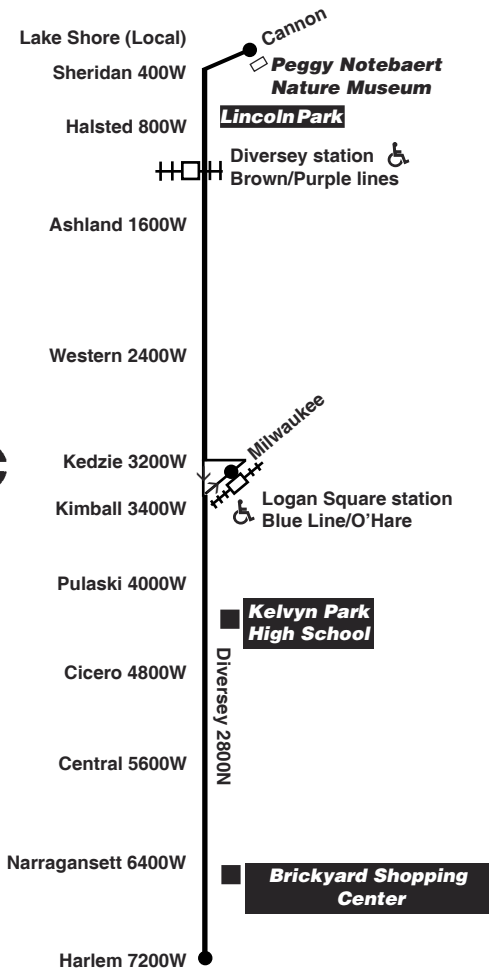

CTA Bike & Ride

Bicycle racks are available on the front exteriors of CTA buses. Bicycles can be placed on bicycle racks during normal hours of operation for each route. Racks accommodate two (2) bicycles at a time. Bicycles are also permitted on CTA trains during certain hours.

Please Stand Up ♿

for Seniors and People with Disabilities

Federal law requires priority seating be designated for seniors and people with disabilities.

The schedules and other information in this timetable are subject to change. CTA does not assume responsibility for errors in timetables, nor for inconvenience or damage resulting from delayed trains or buses due to weather, traffic conditions, etc.

Supplementary service may be provided over portions of this route in addition to the trips shown. Please check destination signs and announcements when boarding buses.

CTA operating costs are funded in part through the Regional Transportation Authority, by the federal and state governments, and the City of Chicago and County of Cook.

For more Information call the RTA Travel Information Center in Chicago: 312-836-7000. Open 6am until 7pm, Monday thru Saturday.

Para obtener mayor información, en Español, llame al Centro de Información: 312-836-7000.

Chicago Transit Authority

76 ♿
Diversey

Effective August 21, 2022

Monday thru Friday

Eastbound

Leave	Diversey/	Diversey/	Logan	Diversey/	Diversey/	Arrive
Harlem	Central	Pulaski	Square	Western	Ashland	Nature
Museum			Station			Museum
-----	4:10am	4:19am	4:25am	4:30am	4:35am	4:43am
4:20am	4:29	4:39	4:44	4:49	4:54	5:03
4:38	4:47	4:57	5:02	5:07	5:12	5:21
4:54	5:03	5:13	5:18	5:23	5:28	5:37
5:08	5:18	5:27	5:33	5:39	5:44	5:53
5:21	5:30	5:40	5:46	5:52	5:58	6:08
5:36N	5:41	5:52	5:59	6:05	6:11	6:21
5:40	5:50	6:01	6:08	6:15	6:21	6:31
5:53N	5:58	6:09	6:17	6:23	6:30	6:40
5:56	6:06	6:17	6:25	6:32	6:39	6:50
6:09N	6:14	6:26	6:34	6:41	6:48	6:59
6:11	6:21	6:33	6:42	6:49	6:56	7:08
6:22N	6:28	6:39	6:48	6:56	7:03	7:14
6:23	6:34	6:46	6:55	7:03	7:10	7:22
6:34N	6:39	6:51	7:01	7:09	7:17	7:29
6:34	6:44	6:57	7:07	7:14	7:22	7:35
6:44N	6:49	7:02	7:13	7:20	7:28	7:41
6:44	6:54	7:07	7:18	7:25	7:34	7:48
6:54N	6:59	7:12	7:23	7:30	7:39	7:53
6:54	7:04	7:17	7:29	7:36	7:45	7:59
7:04N	7:09	7:22	7:34	7:41	7:50	8:04
7:04	7:14	7:27	7:39	7:46	7:55	8:09
7:14N	7:20	7:33	7:45	7:53	8:02	8:16
7:15	7:25	7:38	7:50	7:58	8:07	8:22
7:25N	7:31	7:44	7:56	8:04	8:13	8:27
7:26	7:37	7:50	8:02	8:10	8:19	8:33
7:37N	7:43	7:56	8:08	8:16	8:25	8:39
7:37	7:49	8:02	8:14	8:21	8:30	8:45
7:44	7:56	8:10	8:21	8:29	8:38	8:52
7:51	8:03	8:17	8:28	8:36	8:45	8:59
8:00	8:12	8:25	8:36	8:44	8:53	9:07

then every 10 to 14 minutes until

12:28pm	12:39pm	12:52pm	1:00pm	1:07pm	1:15pm	1:28pm
-----	12:53	1:06	1:14	1:21	1:28	1:41
12:54	1:05	1:18	1:26	1:33	1:41	1:54
1:06	1:17	1:30	1:38	1:45	1:52	2:05
-----	1:26	1:39	1:47	1:54	2:02	2:15
1:23	1:34	1:47	1:55	2:02	2:10	2:23
1:31	1:42	1:55	2:03	2:10	2:18	2:31
-----	-----	-----	2:11	2:18	2:26	2:39
-----	1:58	2:11	2:19	2:26	2:34	2:47
1:55	2:06	2:19	2:27	2:34	2:42	2:55
-----	2:15	2:28	2:36	2:43	2:50	3:03
2:11	2:24	2:38	2:46	2:54	3:00	3:13
-----	2:32	2:46	2:55	3:02	3:09	3:22
2:27	2:40	2:54	3:03	3:11	3:18	3:31
2:35	2:48	3:03	3:12	3:19	3:26	3:39
-----	2:56	3:11	3:20	3:28	3:35	3:48
2:51	3:04	3:19	3:28	3:36	3:43	3:56
-----	3:12	3:26	3:35	3:43	3:50	4:03
3:07	3:20	3:34	3:43	3:51	3:58	4:11
-----	3:28	3:42	3:51	3:59	4:06	4:19
3:23	3:36	3:50	3:59	4:07	4:14	4:27
3:31	3:44	3:58	4:07	4:15	4:22	4:35
-----	3:52	4:06	4:15	4:23	4:30	4:43
3:47	4:00	4:14	4:23	4:31	4:38	4:51
-----	4:08	4:21	4:30	4:38	4:45	4:58
4:01	4:14	4:27	4:36	4:44	4:51	5:04
-----	4:20	4:33	4:42	4:50	4:57	5:10
4:13	4:27	4:41	4:50	4:59	5:06	5:20
4:19	4:32	4:46	4:56	5:06	5:14	5:28
4:30	4:43	4:57	5:07	5:16	5:24	5:39

then every 11 to 23 minutes until

9:46	9:55	10:05	10:11	10:17	10:22	10:32
10:09	10:18	10:27	10:33	10:38	10:43	10:52
10:33	10:41	10:50	10:54	11:00	11:05	11:13
10:56	11:04	11:12	11:16	-----	-----	-----
11:20	11:28	11:36	11:40	-----	-----	-----
11:43	11:51	11:59	12:03am	-----	-----	-----
12:07am	12:15am	12:23am	12:27	-----	-----	-----

N - trip begins/ends at Diversey/Narragansett at time shown

76 Diversey

Westbound