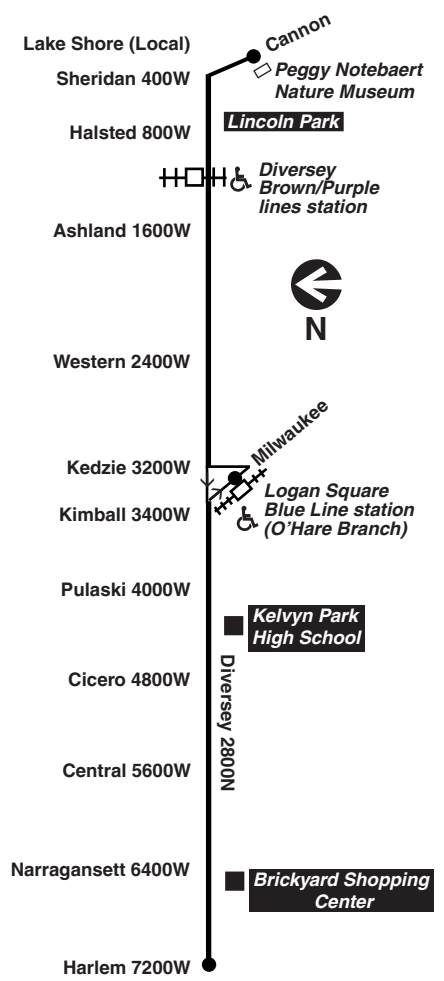

Federal law requires priority seating be designated for seniors and people with disabilities. **Please stand up** and yield these seats when needed for qualifying riders or when asked.

Schedules and other info in this timetable are subject to change. CTA does not assume responsibility for errors in timetables nor for inconvenience or damage resulting from delays.

Pay close attention to destination signs and announcements when boarding: added service may sometimes be provided over portions of this or any bus route and some trips can end before the furthest terminal on a line depending on service needs or time of day.

Bicycle racks are installed on the front of all CTA buses and are allowed on CTA trains during certain hours. See our [Bike & Ride brochure](#) or webpage for help on how to use racks and more.

Know before you go: Get alerts from us by text or e-mail about planned service changes every week or instant alerts for unplanned reroutes and disruptions. Sign up for CTA Updates today at transitchicago.com/updates.

For more travel information, use the Ventra app or call the RTA Travel Information Center at 312-836-7000. *Para obtener mayor información, en Español, llame al Centro de Información a 312-836-7000.*

Chicago Transit Authority

76 Diversey

Effective Jan. 8, 2023

All CTA buses are accessible

Monday thru Friday **#76 Diversey**

Eastbound

LV Diversey/ Harlem	Diversey/ Central	Diversey/ Pulaski	Logan Square Blue Ln	Diversey/ Western	Diversey/ Ashland	AR Nature Museum
4:00a	4:10a	4:19a	4:25a	4:30a	4:35a	4:43a
4:24	4:34	4:43	4:49	4:54	4:59	5:07
4:44	4:54	5:03	5:09	5:14	5:19	5:27
5:03	5:13	5:22	5:28	5:33	5:38	5:46
5:20	5:29	5:39	5:45	5:51	5:57	6:06
5:36	5:46	5:56	6:03	6:10	6:16	6:26
5:48	5:58	6:09	6:16	6:23	6:29	6:40
5:59	6:09	6:20	6:28	6:35	6:42	6:53
6:09	6:20	6:31	6:40	6:47	6:54	7:06
6:24N	6:30	6:41	6:50	6:58	7:05	7:16
6:27	6:38	6:50	7:00	7:07	7:15	7:27
6:34	6:44	6:57	7:07	7:14	7:22	7:35
6:45N	6:51	7:04	7:14	7:21	7:30	7:43
6:48	6:58	7:11	7:22	7:29	7:38	7:52
6:56	7:06	7:19	7:31	7:38	7:47	8:01
7:10N	7:15	7:28	7:40	7:47	7:56	8:10
7:14	7:24	7:37	7:49	7:57	8:06	8:21
7:29N	7:35	7:48	8:00	8:08	8:17	8:31
7:34	7:45	7:59	8:11	8:18	8:27	8:42
7:50N	7:56	8:10	8:21	8:29	8:38	8:52
8:00	8:12	8:25	8:36	8:44	8:53	9:07
8:18	8:30	8:43	8:53	9:01	9:09	9:23

then every 18 to 21 minutes until

11:55	12:06p	12:19p	12:27p	12:34p	12:42p	12:55p
12:13p	12:24	12:37	12:45	12:52	1:00	1:13
12:31	12:42	12:55	1:03	1:10	1:17	1:30
12:48	12:59	1:12	1:20	1:27	1:34	1:47
1:02	1:13	1:26	1:34	1:41	1:49	2:02
1:15	1:26	1:39	1:47	1:54	2:01	2:14
1:24	1:35	1:48	1:56	2:03	2:11	2:24
-----	1:45	1:58	2:06	2:13	2:20	2:33
1:43	1:54	2:07	2:15	2:22	2:30	2:43
-----	2:04	2:17	2:25	2:32	2:39	2:52
2:02	2:13	2:26	2:34	2:41	2:48	3:01
-----	2:23	2:37	2:45	2:53	3:00	3:13
2:20	2:33	2:47	2:55	3:03	3:09	3:22
-----	2:41	2:56	3:05	3:12	3:19	3:32
2:38	2:50	3:05	3:15	3:22	3:30	3:42
-----	2:59	3:14	3:24	3:31	3:39	3:51
2:56	3:08	3:22	3:31	3:39	3:46	3:59
-----	3:18	3:31	3:40	3:48	3:55	4:08
3:14	3:27	3:40	3:49	3:57	4:04	4:17
-----	3:36	3:50	3:59	4:07	4:14	4:27
3:33	3:46	3:59	4:08	4:16	4:23	4:36
3:42	3:55	4:09	4:18	4:26	4:33	4:46
3:58	4:05	4:18	4:27	4:35	4:42	4:55
4:01	4:14	4:28	4:37	4:45	4:52	5:05
4:11	4:24	4:38	4:47	4:55	5:02	5:15
4:22	4:36	4:49	4:59	5:09	5:17	5:31
4:36	4:49	5:03	5:12	5:22	5:30	5:44
4:54	5:06	5:19	5:28	5:36	5:44	5:58
5:12	5:25	5:37	5:46	5:55	6:02	6:17
5:33	5:46	5:58	6:07	6:16	6:23	6:38
5:55	6:08	6:20	6:29	6:38	6:45	7:00
6:17	6:30	6:43	6:51	6:59	7:07	7:21
6:40	6:51	7:03	7:12	7:19	7:26	7:39
7:02	7:14	7:25	7:33	7:40	7:47	8:00
7:25	7:36	7:47	7:55	8:02	8:08	8:21
7:48	7:58	8:09	8:16	8:23	8:29	8:41
8:11	8:21	8:32	8:38	8:45	8:51	9:02
8:35	8:44	8:55	9:01	9:08	9:13	9:24
8:58	9:08	9:18	9:25	9:31	9:37	9:48
9:22	9:31	9:42	9:48	9:54	9:59	10:10
9:45	9:55	10:04	10:10	10:16	10:21	10:31
10:09	10:18	10:27	10:32	10:38	10:43	10:52
10:32	10:41	10:49	10:54	10:59	11:04	11:13
10:56	11:04	11:12	11:16	-----	-----	-----
11:20	11:28	11:36	11:40	-----	-----	-----
11:44	11:52	12:00a	12:04a	-----	-----	-----
12:08a	12:16a	12:24	12:28	-----	-----	-----

N - trip begins/ends at Diversey/Narragansett at time shown

Westbound