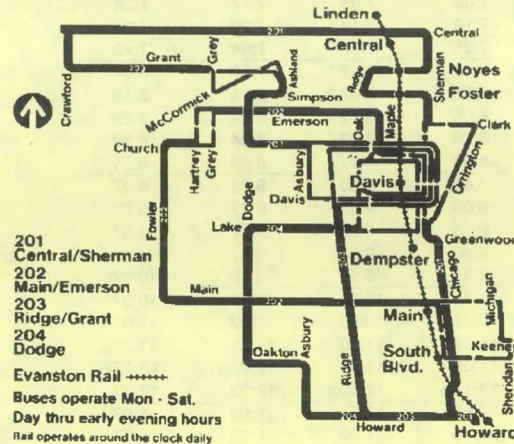

Saturday Southbound

Sherman/ Davis	Lake/ Dodge	Howard/ Asbury	Howard Station
		6:52a	6:58a
7:03a	7:08a	7:19	7:25
7:33	7:38	7:49	7:55
8:03	8:08	8:19	8:25
8:33	8:38	8:49	8:55
9:03	9:08	9:19	9:25
9:33	9:38	9:49	9:55
10:03	10:08	10:19	10:25
10:33	10:38	10:49	10:55
11:03	11:08	11:19	11:25
11:33	11:38	11:49	11:55
12:03p	12:08p	12:19p	12:25p
12:33	12:38	12:49	12:55
1:03	1:08	1:19	1:25
1:33	1:38	1:49	1:55
2:03	2:08	2:19	2:25
2:33	2:38	2:49	2:55
3:03	3:08	3:19	3:25
3:33	3:38	3:49	3:55
4:03	4:08	4:19	4:25
4:33	4:38	4:49	4:55
5:03	5:08	5:19	5:25
5:33	5:38	5:49	5:55
6:03	6:08	6:19	6:25
6:33	6:38	6:49	6:55
7:03	7:08	7:19	7:25
7:28	7:33	7:44	

Evanston Cta Service

Para obtener mayor informacion, en Espanol, llame al Centro de informacion al 312-836-7000. En los suburbios llame sin recargo al 800-972-7000.

CTA operating costs are funded in part through the Regional Transportation Authority, by the federal and state governments, and the City of Chicago and County of Cook.

Arrival and departure times may vary due to weather and traffic conditions