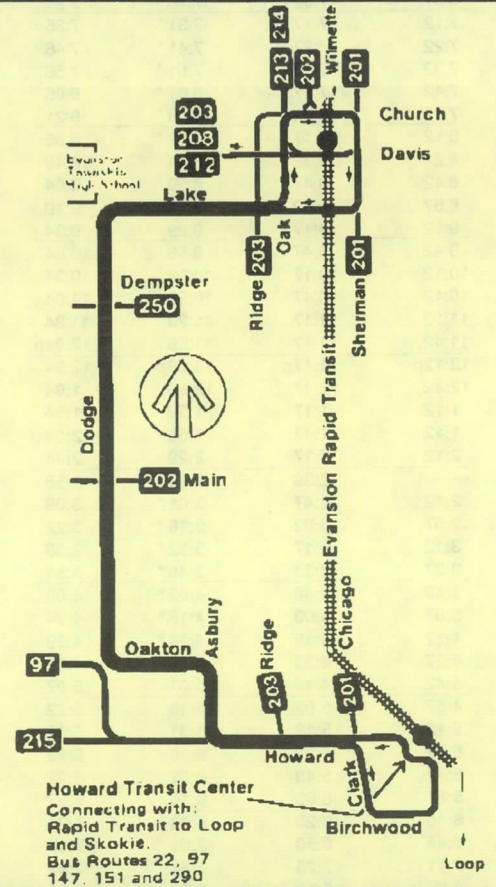

Arrival and departure times may vary due to weather and traffic conditions

204 Dodge

For more information call the RTA Travel Information Center in Chicago 836-7000 suburbs 1-(800)-972-7000 toll-free

Open every day of the year from 5AM until 1AM next day.

Southbound

Sherman/Davis	Lake/Dodge	Howard/Asbury	Howard Station
6:15a	6:20a	6:32a	6:37a
6:45	6:50	7:02	7:07
7:00	7:05	7:17	7:22
7:10	7:17*	7:29	7:34
7:25	7:32*	7:44	7:49
7:40	7:47*	7:59	8:04
7:55	8:02*	8:14	8:19
8:05	8:12*	8:24	8:29
8:15	8:22*	8:34	8:39
8:30	8:37*	8:49	8:54
8:45	8:50	9:02	9:07
9:00	9:05	9:17	9:22
9:15	9:20	9:32	9:37
9:30	9:35	9:47	—
9:45	9:50	10:02	10:07
10:15	10:20	10:32	10:37
10:45	10:50	11:02	11:07
11:15	11:20	11:32	11:37
11:45	11:50	12:02p	12:07p
12:15p	12:20p	12:32	12:37
12:45	12:50	1:02	1:07
1:15	1:20	1:32	1:37
1:45	1:50	2:02	2:07
2:15	2:20	2:32	2:37
2:45	2:52*	3:04	3:09
3:00	3:07*	3:19	3:24
3:14	3:21*	3:33	3:39
3:25	3:32*	3:45	3:51
—	3:37*	3:49	3:55
3:42	3:50*	4:03	4:09
3:57	4:05*	4:18	4:24
4:12	4:20*	4:33	4:39
4:27	4:35*	4:48	4:54
4:42	4:48	5:01	5:07
4:57	5:03	5:16	5:22
5:12	5:18	5:31	5:37
5:27	5:33	5:46	5:52
5:42	5:48	6:01	6:07
5:57	6:03	6:16	—
6:12	6:18	6:31	6:37
6:27	6:33	6:45	—
6:45	6:50	7:01	7:06
7:15	7:19	7:30	7:35
7:45	7:49	8:00	8:05
8:30	8:34	8:45	8:50
9:15	9:19	9:30	9:35

Saturday

Northbound

Howard Station	Howard/Asbury	Lake/Dodge	Sherman/Davis
—	6:36a	6:47a	6:55a
7:00a	7:06	7:17	7:25
7:30	7:36	7:47	7:55
8:00	8:06	8:17	8:25
8:30	8:36	8:47	8:55
9:00	9:06	9:17	9:25
9:30	9:36	9:47	9:55
10:00	10:06	10:17	10:25
10:30	10:36	10:47	10:55
11:00	11:06	11:17	11:25
11:30	11:36	11:47	11:55
12:00n	12:06p	12:17p	12:25
12:30p	12:36	12:47	12:55
1:00	1:06	1:17	1:25
1:30	1:36	1:47	1:55
2:00	2:06	2:17	2:25
2:30	2:36	2:47	2:55
3:00	3:06	3:17	3:25
3:30	3:36	3:47	3:55
4:00	4:06	4:17	4:25
4:30	4:36	4:47	4:55
5:00	5:06	5:17	5:25
5:30	5:36	5:47	5:55
6:00	6:06	6:17	6:25
6:30	6:36	6:47	6:55
7:00	7:06	7:17	7:25