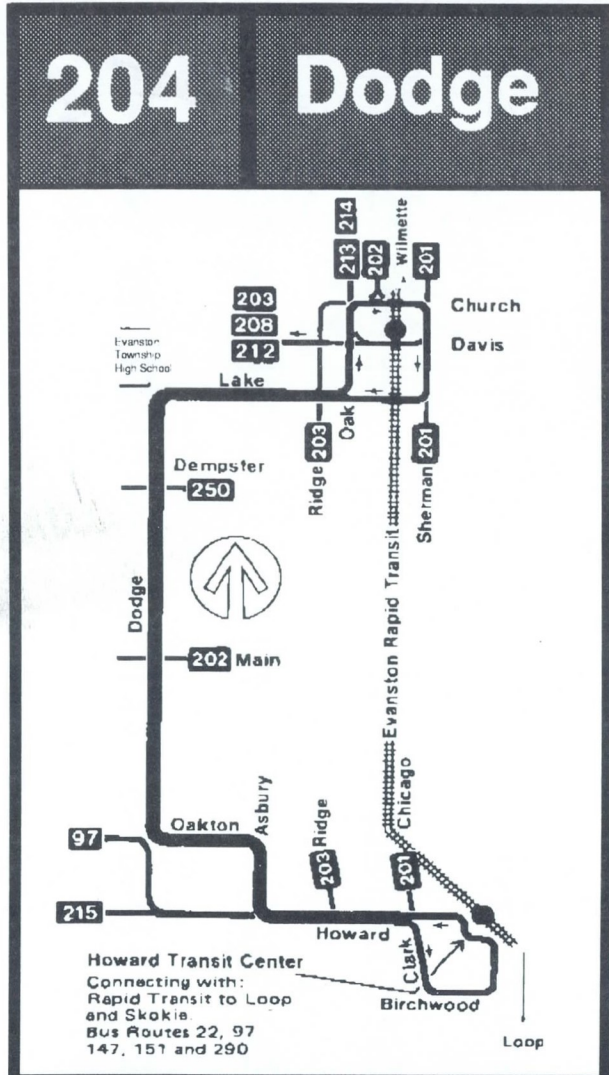

Saturday Southbound

Sherman/ Davis	Lake/ Dodge	Howard/ Asbury	Howard Station
7:03a	7:08a	7:19a	7:25a
7:33	7:38	7:49	7:55
8:03	8:08	8:19	8:25
8:33	8:38	8:49	8:55
9:03	9:08	9:19	9:25
9:33	9:38	9:49	9:55
10:03	10:08	10:19	10:25
10:33	10:38	10:49	10:55
11:03	11:08	11:19	11:25
11:33	11:38	11:49	11:55
12:03p	12:08p	12:19p	12:25p
12:33	12:38	12:49	12:55
1:03	1:08	1:19	1:25
1:33	1:38	1:49	1:55
2:03	2:08	2:19	2:25
2:33	2:38	2:49	2:55
3:03	3:08	3:19	3:25
3:33	3:38	3:49	3:55
4:03	4:08	4:19	4:25
4:33	4:38	4:49	4:55
5:03	5:08	5:19	5:25
5:33	5:38	5:49	5:55
6:03	6:08	6:19	6:25
6:33	6:38	6:49	6:55
7:03	7:08	7:19	7:25
7:28	7:33	7:44	

am light face
pm dark face

Savings

MONTHLY PASS

CTA Pass Program
664-7200, Ext. 3399

Para obtener mayor informacion, en Espanol, llame al Centro de informacion al 312-836-7000. En los suburbios llame-sin recargo-al 800-972-7000.

CTA operating costs are funded in part through the Regional Transportation Authority, by the federal and state governments, and the City of Chicago and County of Cook.

Arrival and departure times may vary due to weather and traffic conditions

For more information call the RTA Travel Information Center in Chicago 312-836-7000
suburbs 1-(800)-972-7000 toll-free

Open every day of the year from 5AM until 1AM next day.