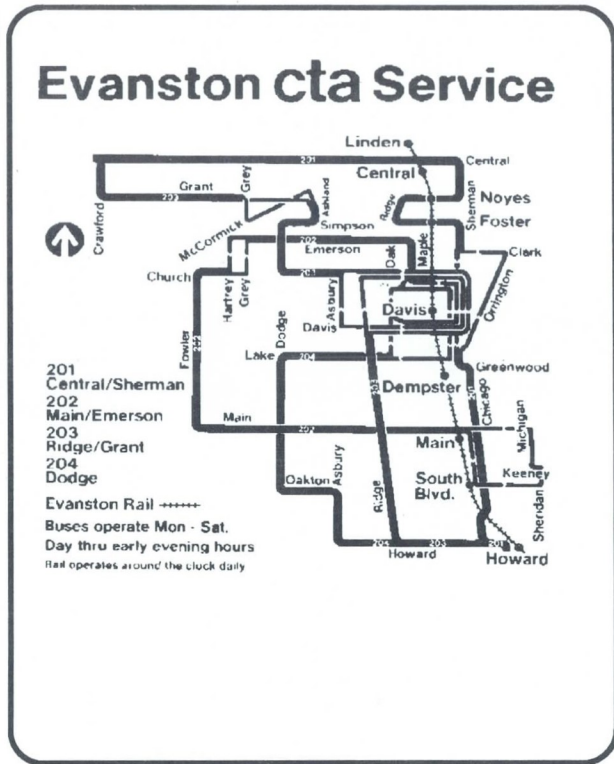

Saturday Southbound

Sherman/ Davis	Lake/ Dodge	Howard/ Asbury	Howard Station
7:03a	7:08a	7:19a	7:25a
7:33	7:38	7:49	7:55
8:03	8:08	8:19	8:25
8:33	8:38	8:49	8:55
9:03	9:08	9:19	9:25
9:33	9:38	9:49	9:55
10:03	10:08	10:19	10:25
10:33	10:38	10:49	10:55
11:03	11:08	11:19	11:25
11:33	11:38	11:49	11:55
12:03p	12:08p	12:19p	12:25p
12:33	12:38	12:49	12:55
1:03	1:08	1:19	1:25
1:33	1:38	1:49	1:55
2:03	2:08	2:19	2:25
2:33	2:38	2:49	2:55
3:03	3:08	3:19	3:25
3:33	3:38	3:49	3:55
4:03	4:08	4:19	4:25
4:33	4:38	4:49	4:55
5:03	5:08	5:19	5:25
5:33	5:38	5:49	5:55
6:03	6:08	6:19	6:25
6:33	6:38	6:49	6:55
7:03	7:08	7:19	7:25
7:28	7:33	7:44	

am light face
pm dark face

Savings

MONTHLY PASS

CTA Pass Program
664-7200, Ext. 3399

Para obtener mayor informacion, en Espanol, llame al Centro de informacion al 312-836-7000. En los suburbios llame-sin recargo-al 800-972-7000.

CTA operating costs are funded in part through the Regional Transportation Authority, by the federal and state governments, and the City of Chicago and County of Cook.

Arrival and departure times may vary due to weather and traffic conditions