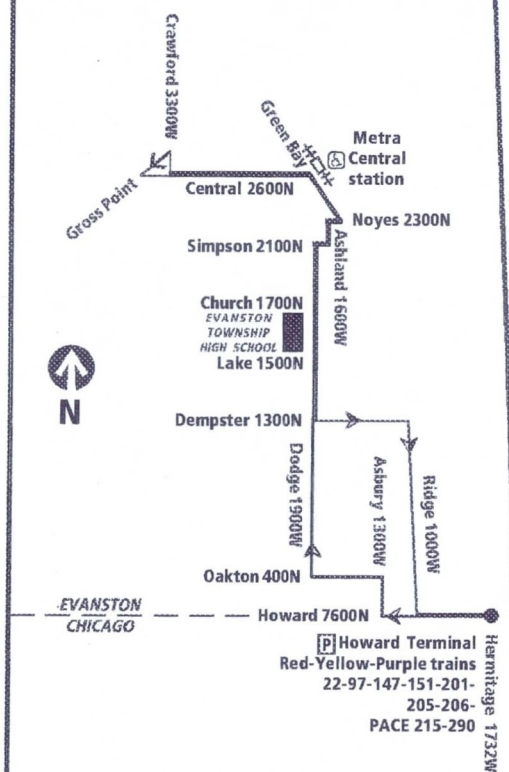

206

EVANSTON CIRCULATOR

AM Route North on Ridge, South on Dodge

Effective August 31, 2003

206

EVANSTON CIRCULATOR

PM Route North on Dodge, South on Ridge

Effective August 31, 2003

Monday through Friday

206 Evanston Circulator

Southbound

Leave Central/Crawford	Central/Green Bay	Evanston Township High School	Howard/Asbury	Arrive Howard Station
6:10 a	6:17 a	6:23 a	6:35 a	6:40 a
6:25	6:32	6:38	6:50	6:55
6:40	6:47	6:53	7:05	7:10
6:55	7:02	7:08	7:20	7:25
7:10	7:17	7:23	7:35	7:40
7:25	7:32	7:38	7:50	7:55
7:40	7:47	7:53	8:05	8:10
7:55	8:02	8:08	8:20	8:25
8:10	8:17	8:23	8:35	8:40
8:25	8:32	8:38	8:50	8:55

then, no service until

2:25p	2:32p	2:38p		2:53p
2:40	2:47	2:53	BUSES	3:08
2:55	3:02	3:08	RUN	3:23
3:10	3:17	3:23	EAST	3:38
3:25	3:32	3:38	ON	3:53
3:40	3:47	3:53	ON	4:08
3:55	4:02	4:08	ON	4:23
4:10	4:17	4:23	DEMPSTER	4:38
4:25	4:32	4:38	AND	4:53
4:40	4:47	4:53	AND	5:08
4:55	5:02	5:08	SOUTH	5:23
5:10	5:17	5:23	ON	5:38
5:25	5:32	5:38	ON	5:53
5:40	5:47	5:53	ON	6:08
5:55	6:02	6:08	RIDGE	6:23