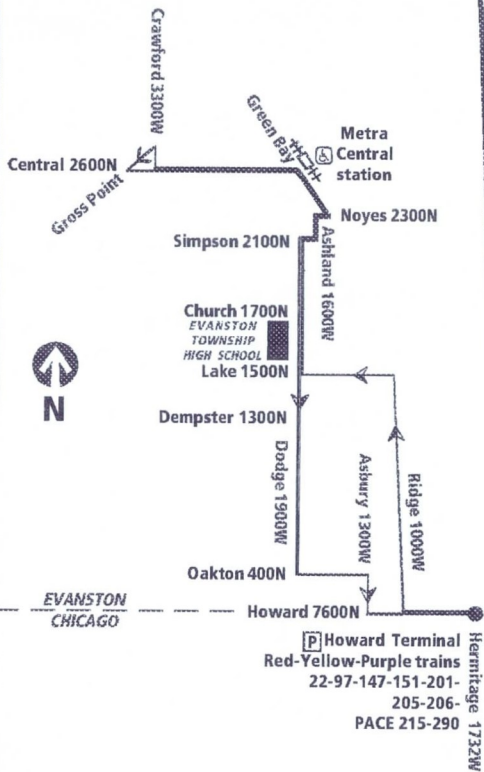

206

EVANSTON CIRCULATOR

AM Route North on Ridge, South on Dodge

Effective August 31, 2003

206

EVANSTON CIRCULATOR

PM Route North on Dodge, South on Ridge

Effective August 31, 2003

Monday through Friday

206 Evanston Circulator

Southbound

Leave Central/Crawford	Central/Green Bay	Evanston Township High School	Howard/Asbury	Arrive Howard Station
6:10 a	6:17 a	6:23 a	6:35 a	6:40 a
6:25	6:32	6:38	6:50	6:55
6:40	6:47	6:53	7:05	7:10
6:55	7:02	7:08	7:20	7:25
7:10	7:17	7:23	7:35	7:40
7:25	7:32	7:38	7:50	7:55
7:40	7:47	7:53	8:05	8:10
7:55	8:02	8:08	8:20	8:25
8:10	8:17	8:23	8:35	8:40
8:25	8:32	8:38	8:50	8:55

then, no service until

2:25p	2:32p	2:38p		2:53p
2:40	2:47	2:53	BUSES	3:08
2:55	3:02	3:08	RUN	3:23
3:10	3:17	3:23	EAST	3:38
3:25	3:32	3:38	ON	3:53
3:40	3:47	3:53	ON	4:08
3:55	4:02	4:08	ON	4:23
4:10	4:17	4:23	DEMPSTER	4:38
4:25	4:32	4:38	AND	4:53
4:40	4:47	4:53	AND	5:08
4:55	5:02	5:08	SOUTH	5:23
5:10	5:17	5:23	ON	5:38
5:25	5:32	5:38	ON	5:53
5:40	5:47	5:53	ON	6:08
5:55	6:02	6:08	RIDGE	6:23

Northbound

Leave Howard Station	Howard/Asbury	Evanston Township High School	Central/Green Bay	Arrive Central/Crawford
6:30 a	BUSES	6:45 a	6:51 a	6:57 a
6:45	RUN	7:00	7:06	7:12
7:00	NORTH	7:15	7:21	7:27
7:15	ON	7:30	7:36	7:42
7:30	RIDGE	7:45	7:51	7:57
7:37		7:52
7:45	AND	8:00	8:06	8:12
8:00	WEST	8:15	8:21	8:27
8:15	ON	8:30	8:36	8:42
8:30	ON	8:45	8:51	8:57
8:45	LAKE	9:00	9:06	9:12