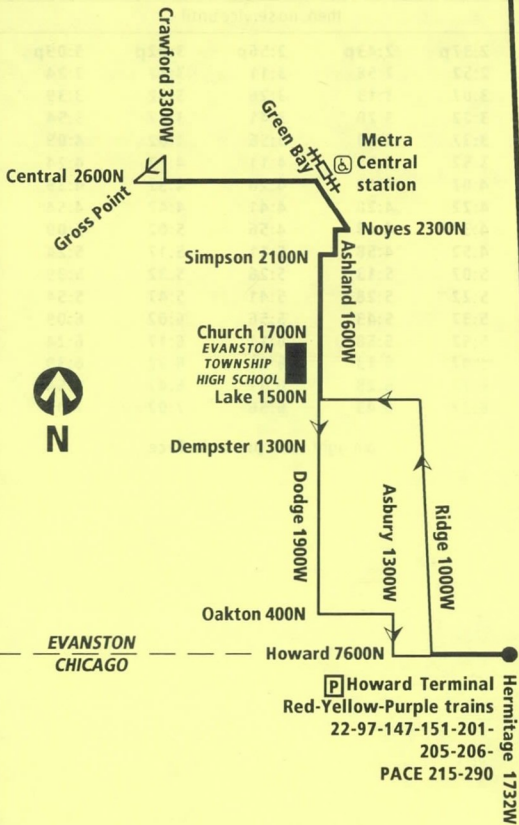

206

AM Route North on Ridge, South on Dodge

P Parking available at this station

Effective June 20, 2004

206

PM Route North on Dodge, South on Ridge

P Parking available at this station

Effective June 20, 2004

Southbound

Leave Central/Crawford	Central/Green Bay	Evanston Township High School	Howard/Asbury	Arrive Howard Station
6:10 a	6:17 a	6:23 a	6:35 a	6:40 a
6:25	6:32	6:38	6:50	6:55
6:40	6:47	6:53	7:05	7:10
6:55	7:02	7:08	7:20	7:25
7:10	7:17	7:23	7:35	7:40
7:25	7:32	7:38	7:50	7:55
7:40	7:47	7:53	8:05	8:10
7:55	8:02	8:08	8:20	8:25
8:10	8:17	8:23	8:35	8:40
8:25	8:32	8:38	8:50	8:55

then, no service until

2:17 p	2:24 p	2:30 p		2:45 p
2:32	2:39	2:45	BUSES	3:00
2:47	2:54	3:00	RUN	3:15
3:02	3:09	3:15	EAST	3:30
3:17	3:24	3:30	ON	3:45
3:32	3:39	3:45		4:00
3:47	3:54	4:00		4:15
4:02	4:09	4:15	DEMPSTER	4:30
4:17	4:24	4:30	AND	4:45
4:32	4:39	4:45		5:00
4:47	4:54	5:00	SOUTH	5:15
5:02	5:09	5:15	ON	5:30
5:17	5:24	5:30		5:45
5:32	5:39	5:45	RIDGE	6:00
5:47	5:54	6:00		6:15
6:02	6:09	6:15	6:28	6:34