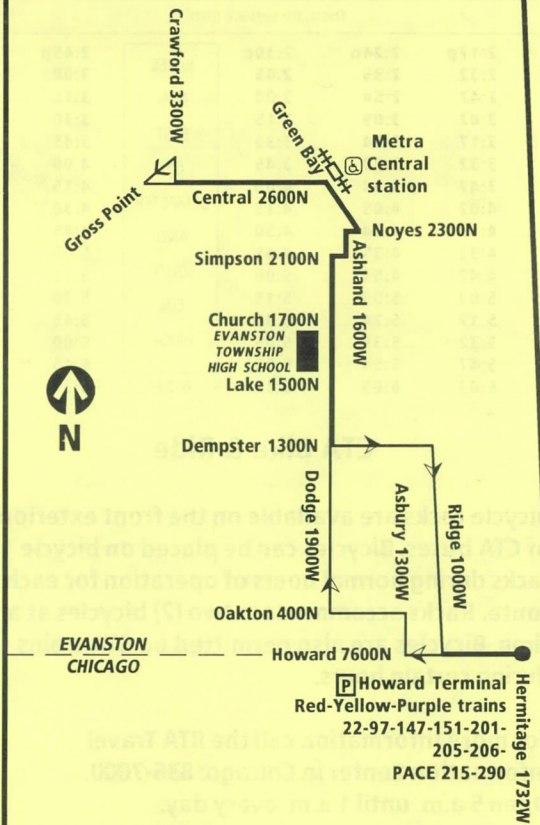

206

AM Route North on Ridge, South on Dodge

P Parking available at this station

Effective June 20, 2004

206

PM Route North on Dodge, South on Ridge

P Parking available at this station

Effective June 20, 2004

Southbound

Leave Central/Crawford	Central/Green Bay	Evanston Township High School	Howard/Asbury	Arrive Howard Station
6:10 a	6:17 a	6:23 a	6:35 a	6:40 a
6:25	6:32	6:38	6:50	6:55
6:40	6:47	6:53	7:05	7:10
6:55	7:02	7:08	7:20	7:25
7:10	7:17	7:23	7:35	7:40
7:25	7:32	7:38	7:50	7:55
7:40	7:47	7:53	8:05	8:10
7:55	8:02	8:08	8:20	8:25
8:10	8:17	8:23	8:35	8:40
8:25	8:32	8:38	8:50	8:55

then, no service until

2:17 p	2:24 p	2:30 p		2:45 p
2:32	2:39	2:45	BUSES	3:00
2:47	2:54	3:00	RUN	3:15
3:02	3:09	3:15	EAST	3:30
3:17	3:24	3:30	ON	3:45
3:32	3:39	3:45		4:00
3:47	3:54	4:00		4:15
4:02	4:09	4:15	DEMPSTER	4:30
4:17	4:24	4:30	AND	4:45
4:32	4:39	4:45		5:00
4:47	4:54	5:00	SOUTH	5:15
5:02	5:09	5:15	ON	5:30
5:17	5:24	5:30		5:45
5:32	5:39	5:45	RIDGE	6:00
5:47	5:54	6:00		6:15
6:02	6:09	6:15	6:28	6:34