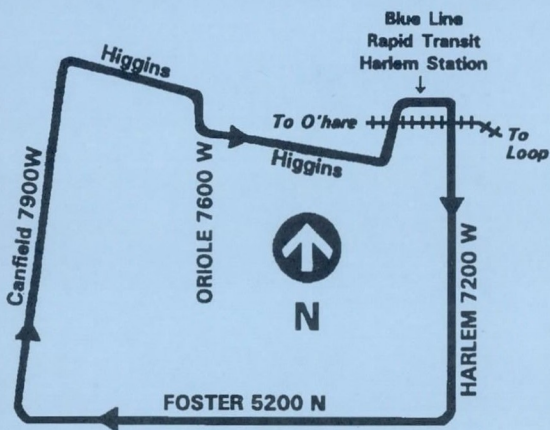

Effective June 19, 1995

64 Foster/ Canfield

For more information call the RTA
Travel Information Center in
Chicago or Suburbs 836-7000

Open everyday of the year from 5AM until 1AM next day.

Monday thru Friday only

Clockwise Loop

<u>Leave Harlem Station</u>	<u>Foster Canfield</u>	<u>Arrive Harlem Station</u>
6:00a	6:06a	6:12a
6:15	6:21	6:27
6:30	6:36	6:42
then every 15 minutes at		
:30	:36	:42
:45	:51	:57
:00	:06	:12
:15	:21	:27
until		
8:45	8:51	8:57
9:06	9:11	9:16
9:26	9:31	9:36
9:46	9:51	9:56
10:06	10:11	10:16
10:26	10:31	10:36
10:46	10:51	10:56
11:06	11:11	11:16
11:26	11:31	11:36
11:46	11:51	11:56
12:06p	12:11p	12:16p
12:26	12:31	12:36
12:46	12:51	12:56
1:06	1:11	1:16
1:26	1:31	1:36
1:46	1:51	1:56
2:06	2:11	2:16
2:26	2:31	2:36
2:46	2:51	2:56
3:00	3:06	3:14
3:15	3:21	3:27
3:30	3:36	3:42
then every 15 minutes at		
:30	:36	:42
:45	:51	:57
:00	:06	:12
:15	:21	:27
until		
6:00	6:06	6:12
6:20	6:26	6:32
6:40	6:46	6:52
7:00	7:06	7:12