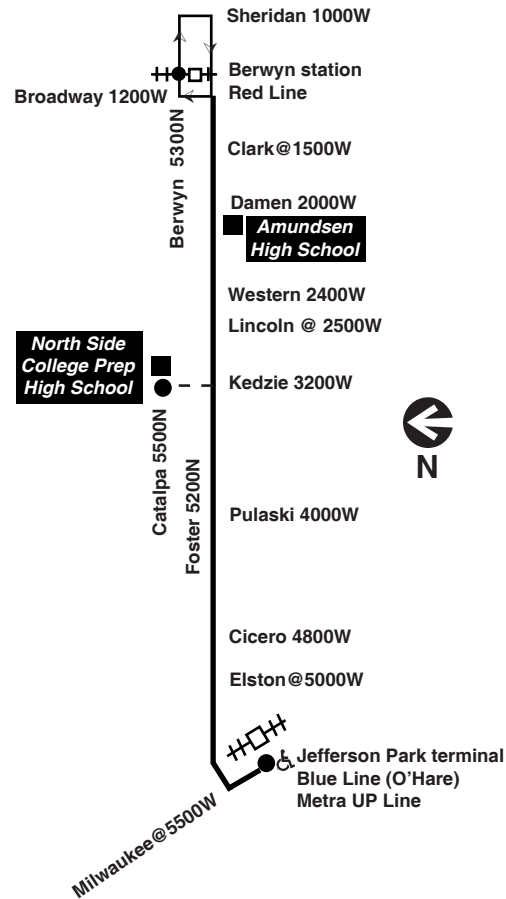

Chicago Transit Authority

Foster

Effective December 28, 2014

Additional service may be provided on school days, late August through June

Monday thru Friday 92 Foster

Eastbound

Leave Jefferson Park	Foster/Pulaski	Foster/Kedzie	Foster/Lincoln	Arrive Berwyn Red Line
4:30am	4:39am	4:43am	4:47am	4:55am
4:49	4:58	5:02	5:06	5:14
5:04	5:13	5:17	5:21	5:29
5:19	5:28	5:33	5:37	5:46
5:33	5:42	5:47	5:51	6:01
5:46	5:55	6:00	6:05	6:16
5:59	6:08	6:14	6:19	6:30
6:12	6:21	6:27	6:32	6:43
6:24	6:33	6:39	6:44	6:55
6:35	6:44	6:50	6:55	7:06
6:44	6:53	6:59	7:04	7:15
6:53	7:02	7:08	7:13	7:24
7:00	7:11	7:17	7:22	7:35
7:09	7:20	7:26	7:31	7:44
7:18	7:29	7:35	7:40	7:53
7:27	7:38	7:44	7:49	8:02
7:36	7:47	7:53	7:59	8:12
7:47	7:58	8:04	8:10	8:23
7:59	8:10	8:16	8:22	8:35
8:11	8:22	8:28	8:34	8:47
8:23	8:34	8:40	8:46	8:59