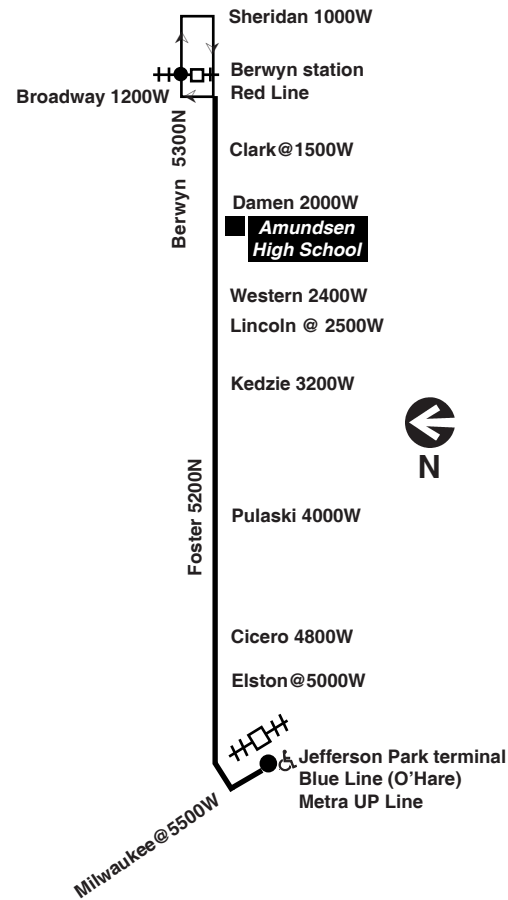

Chicago Transit Authority

Foster

Effective June 18, 2017

Additional service may be provided on school days, September through June

Monday thru Friday

92 Foster

Eastbound

Leave Jefferson Park	Foster/Pulaski	Foster/Kedzie	Foster/Lincoln	Arrive Berwyn Red Line
4:20am	4:30am	4:34am	4:38am	4:46am
4:41	4:51	4:55	4:59	5:07
5:00	5:10	5:14	5:18	5:26
5:15	5:26	5:30	5:34	5:43
5:28	5:38	5:42	5:47	5:56
5:39	5:50	5:54	5:59	6:09
5:49	6:00	6:04	6:09	6:19
5:59	6:09	6:14	6:18	6:29
6:08	6:19	6:24	6:29	6:40
6:17	6:28	6:33	6:38	6:49
6:26	6:37	6:42	6:47	6:58
6:34	6:47	6:52	6:57	7:09
6:43	6:56	7:01	7:06	7:18
6:52	7:05	7:10	7:15	7:27
7:01	7:14	7:20	7:25	7:37
7:11	7:24	7:30	7:36	7:49
7:22	7:36	7:42	7:48	8:01
7:35	7:49	7:56	8:02	8:15
7:48	8:02	8:09	8:15	8:28
8:02	8:15	8:22	8:28	8:41
8:16	8:29	8:35	8:41	8:53
8:31	8:43	8:49	8:55	9:07
8:45	8:58	9:04	9:09	9:22