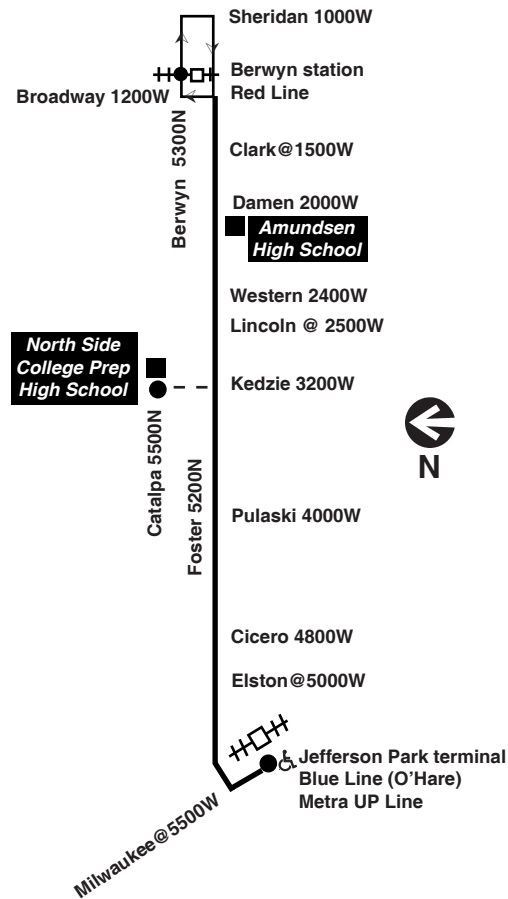

Chicago Transit Authority

Foster

Effective September 3, 2017

Additional service may be provided on school days, September through June

Monday thru Friday

92 Foster

Eastbound

Leave Jefferson Park	Foster/Pulaski	Foster/Kedzie	Foster/Lincoln	Arrive Berwyn Red Line
4:20am	4:30am	4:34am	4:38am	4:46am
4:41	4:51	4:55	4:59	5:07
5:00	5:10	5:14	5:18	5:26
5:15	5:26	5:30	5:34	5:43
5:28	5:38	5:42	5:47	5:56
5:39	5:50	5:54	5:59	6:09
5:49	6:00	6:04	6:09	6:19
5:59	6:09	6:14	6:18	6:29
6:08	6:19	6:24	6:29	6:40
6:17	6:28	6:33	6:38	6:49
6:26	6:37	6:42	6:47	6:58
6:34	6:47	6:52	6:57	7:09
6:43	6:56	7:01	7:06	7:18
6:52	7:05	7:10	7:15	7:27
7:01	7:14	7:20	7:25	7:37
7:11	7:24	7:30	7:36	7:49
7:22	7:36	7:42	7:48	8:01
7:35	7:49	7:56	8:02	8:15
7:48	8:02	8:09	8:15	8:28
8:02	8:15	8:22	8:28	8:41
8:16	8:29	8:35	8:41	8:53
8:31	8:43	8:49	8:55	9:07
8:45	8:58	9:04	9:09	9:22
9:00	9:12	9:18	9:24	9:36