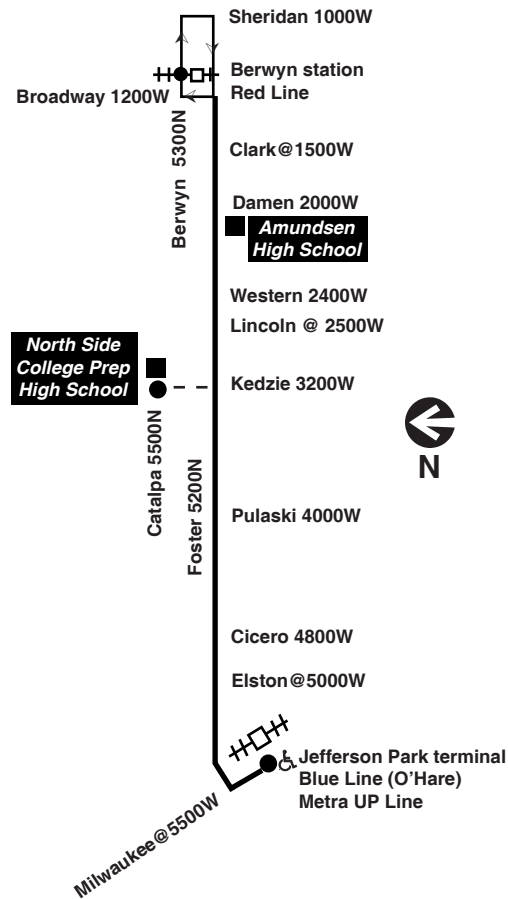

Chicago Transit Authority

Foster

Effective September 2, 2018

Additional service may be provided on school days, September through June

Monday thru Friday

92 Foster

Eastbound

Leave Jefferson Park	Foster/Pulaski	Foster/Kedzie	Foster/Lincoln	Arrive Berwyn Red Line
4:20am	4:30am	4:34am	4:38am	4:46am
4:41	4:51	4:55	4:59	5:07
5:00	5:10	5:14	5:18	5:26
5:15	5:26	5:30	5:34	5:43
5:28	5:38	5:42	5:47	5:56
5:39	5:50	5:54	5:59	6:09
5:49	6:00	6:04	6:09	6:19
5:59	6:09	6:14	6:18	6:29
6:08	6:19	6:24	6:29	6:40
6:17	6:28	6:33	6:38	6:49
6:26	6:37	6:42	6:47	6:58
6:34	6:47	6:52	6:57	7:09
6:43	6:56	7:01	7:06	7:18
6:52	7:05	7:10	7:15	7:27
7:01	7:14	7:20	7:25	7:37
7:11	7:24	7:30	7:36	7:49
7:22	7:36	7:42	7:48	8:01
7:35	7:49	7:56	8:02	8:15
7:48	8:02	8:09	8:15	8:28
8:02	8:15	8:22	8:28	8:41
8:16	8:29	8:35	8:41	8:53
8:31	8:43	8:49	8:55	9:07
8:45	8:58	9:04	9:09	9:22
9:00	9:12	9:18	9:24	9:36

Leave Berwyn Red Line	Foster/ Lincoln	Foster/ Kedzie	Foster/ Pulaski	Arrive Jefferson Park
5:59am	6:12am	6:16am	6:20am	6:29am
6:22	6:36	6:39	6:43	6:53
6:46	6:59	7:03	7:07	7:16
7:09	7:23	7:27	7:31	7:40
7:32	7:46	7:50	7:55	8:04
7:55	8:09	8:13	8:18	8:27
8:18	8:32	8:36	8:41	8:50
8:41	8:55	8:59	9:03	9:12
9:01	9:16	9:20	9:25	9:35
9:20	9:35	9:40	9:45	9:54
9:39	9:54	9:59	10:04	10:13
9:58	10:13	10:18	10:23	10:32
10:17	10:33	10:37	10:42	10:52
10:33	10:49	10:54	10:59	11:09
10:49	11:05	11:10	11:15	11:25
11:06	11:22	11:26	11:31	11:41
11:22	11:39	11:44	11:50	12:00pm
11:39	11:56	12:01pm	12:06pm	