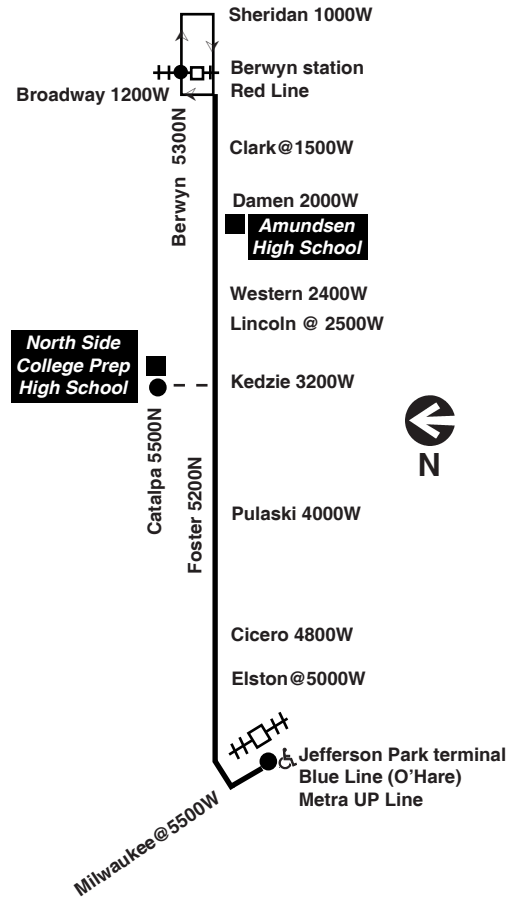

Chicago Transit Authority

92

Foster

Effective March 31, 2019

Additional service may be provided on school days, September through June

Monday thru Friday

92 Foster

Eastbound