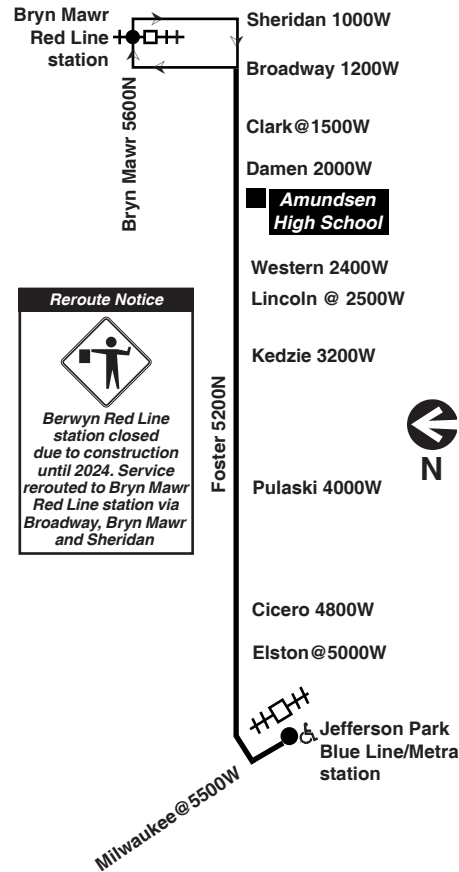

**Chicago Transit Authority**

**92** 

Foster

Effective May 16, 2021

Additional service may be provided on school days, September through June

**Reroute Notice**

Berwyn Red Line station closed due to construction until 2024. Service rerouted to Bryn Mawr Red Line station via Broadway, Bryn Mawr and Sheridan