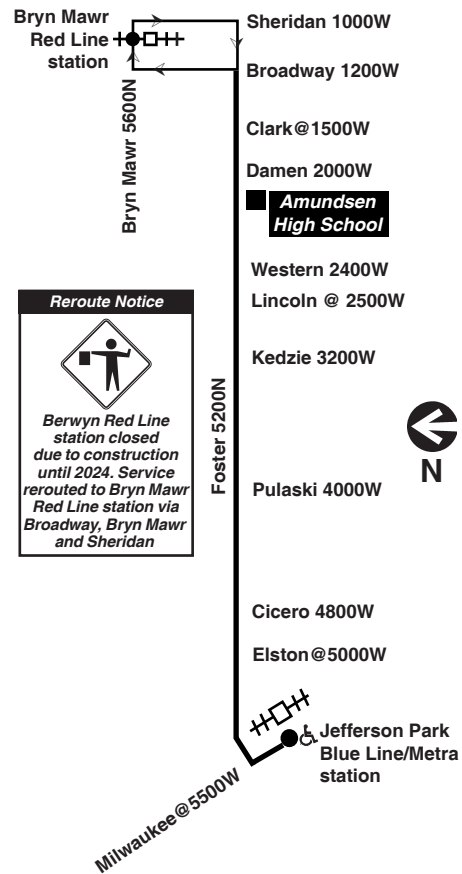

Chicago Transit Authority

92

Foster

Effective June 12, 2022

Additional service may be provided on school days, September through June

Monday thru Friday

92 Foster

Eastbound