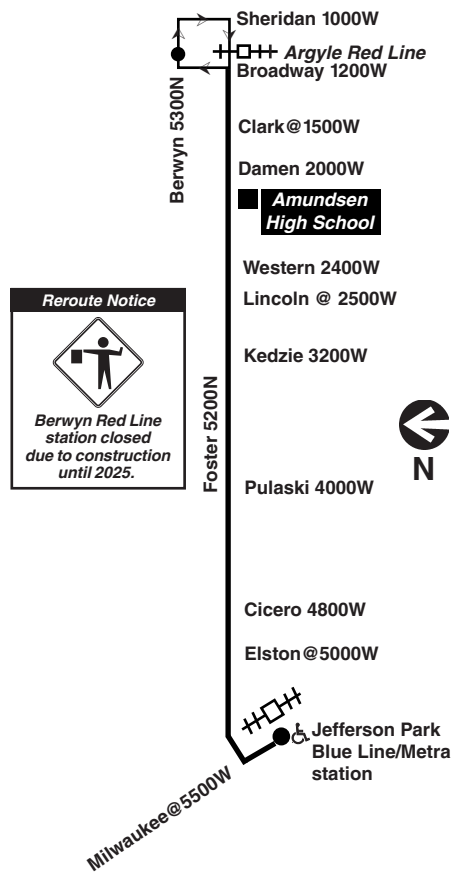

Federal law requires priority seating be designated for seniors and people with disabilities. **Please stand up** and yield these seats when needed for qualifying riders or when asked.

Schedules and other info in this timetable are subject to change. CTA does not assume responsibility for errors in timetables nor for inconvenience or damage resulting from delays.

Pay close attention to destination signs and announcements when boarding: added service may sometimes be provided over portions of this or any bus route and some trips can end before the furthest terminal on a line depending on service needs or time of day.

Bicycle racks are installed on the front of all CTA buses and are allowed on CTA trains during certain hours. See our [Bike & Ride brochure](#) or webpage for help on how to use racks and more.

Know before you go: Get alerts from us by text or e-mail about planned service changes every week or instant alerts for unplanned reroutes and disruptions. Sign up for CTA Updates today at transitchicago.com/updates.

For more travel information, use the Ventra app or call the RTA Travel Information Center at 312-836-7000. *Para obtener mayor información, en Español, llame al Centro de Información a 312-836-7000.*

Chicago Transit Authority

92 Foster

Effective Jun. 9, 2024

All CTA buses are accessible

transitchicago.com/bus/92

Monday thru Friday

#92 Foster

Eastbound

LV Jefferson Park Blue Line	Foster/Pulaski	Foster/Kedzie	Foster/Lincoln	AR Berwyn/Broadway
4:19a	4:29a	4:33a	4:37a	4:45a
4:39	4:49	4:53	4:57	5:05
4:59	5:09	5:13	5:17	5:25
5:16	5:26	5:30	5:34	5:43
5:32	5:43	5:47	5:52	6:01
5:46	5:57	6:02	6:06	6:17
6:00	6:11	6:16	6:21	6:32
6:15	6:26	6:31	6:36	6:47
6:29	6:41	6:46	6:51	7:02
6:40	6:52	6:57	7:02	7:14
6:51	7:04	7:09	7:14	7:26
7:00	7:13	7:19	7:24	7:36
7:08	7:22	7:28	7:34	7:47
7:18	7:32	7:38	7:44	7:57
7:27	7:41	7:48	7:54	8:07
7:37	7:51	7:58	8:04	8:17
7:47	8:01	8:08	8:14	8:27
7:57	8:11	8:18	8:24	8:37
8:07	8:21	8:28	8:34	8:47
8:19	8:32	8:38	8:44	8:56
8:32	8:44	8:50	8:56	9:08
8:44	8:56	9:02	9:08	9:20
8:56	9:08	9:14	9:20	9:32

then every 15 to 16 minutes until

11:27	11:39	11:44	11:50	12:02p
11:42	11:54	11:59	12:05p	12:17
11:57	12:09p	12:14p	12:20	12:32
12:11p	12:23	12:29	12:35	12:47
12:26	12:38	12:44	12:50	1:02
12:41	12:53	12:59	1:05	1:17
12:56	1:08	1:14	1:20	1:32
1:11	1:23	1:29	1:35	1:47
1:26	1:38	1:44	1:50	2:02
1:41	1:53	1:59	2:05	2:17
1:56	2:08	2:14	2:20	2:32
2:08	2:20	2:26	2:32	2:45
2:20	2:32	2:38	2:44	2:57
2:30	2:43	2:49	2:56	3:09
2:40	2:53	2:59	3:07	3:20
2:52	3:05	3:11	3:19	3:32
3:02	3:15	3:21	3:29	3:43
3:10	3:24	3:31	3:39	3:53
3:20	3:34	3:41	3:49	4:03
3:30	3:44	3:51	3:59	4:13
3:40	3:54	4:01	4:09	4:23
3:50	4:04	4:11	4:19	4:33
4:00	4:14	4:21	4:28	4:43
4:10	4:24	4:31	4:38	4:53
4:20	4:34	4:41	4:48	5:03
4:32	4:46	4:53	5:00	5:15
4:44	4:58	5:05	5:12	5:27
4:56	5:10	5:17	5:24	5:39
5:08	5:22	5:29	5:36	5:51
5:20	5:34	5:41	5:48	6:03
5:32	5:47	5:54	6:01	6:15
5:45	5:59	6:07	6:13	6:27
5:57	6:12	6:19	6:25	6:39
6:09	6:24	6:31	6:37	6:51
6:22	6:36	6:43	6:49	7:03
6:39	6:53	6:59	7:05	7:17
6:55	7:08	7:14	7:20	7:32
7:11	7:24	7:30	7:36	7:47
7:27	7:40	7:45	7:51	8:02
7:44	7:56	8:01	8:06	8:17
8:00	8:11	8:16	8:21	8:32
8:19	8:30	8:35	8:40	8:51
8:38	8:49	8:54	8:59	9:10
8:57	9:08	9:13	9:18	9:29
9:16	9:28	9:33	9:37	9:48
9:38	9:49	9:54	9:58	10:08
9:58	10:10	10:14	10:19	10:29

Westbound

LV Berwyn/Broadway	Foster/Lincoln	Foster/Kedzie	Foster/Pulaski	LV Jefferson Park Blue Line
4:51a	5:04a	5:08a	5:13a	5:23a
5:11	5:24	5:28	5:33	5:43
5:31	5:44	5:48	5:53	6:03
5:50	6:04	6:08	6:13	6:23
6:07	6:22	6:27	6:32	6:44
6:23	6:39	6:44	6:49	7:01
6:39	6:55	7:00	7:06	7:18
6:54	7:12	7:17	7:23	7:35
7:10	7:27	7:32	7:39	7:51
7:22	7:40	7:45	7:51	8:03
7:35	7:52	7:58	8:04	8:15
7:45	8:02	8:08	8:14	8:25
7:55	8:12	8:18	8:24	8:35
8:06	8:23	8:28	8:34	8:45
8:16	8:33	8:39	8:44	8:54
8:27	8:44	8:49	8:54	9:04
8:37	8:54	8:59	9:04	9:14
8:46	9:03	9:08	9:14	9:24
8:55	9:13	9:18	9:23	9:33
9:05	9:22	9:27	9:33	9:43
9:16	9:33	9:39	9:44	9:55
9:28	9:45	9:51	9:56	10:07
9:40	9:57	10:03	10:08	10:19

then every 15 to 16 minutes until