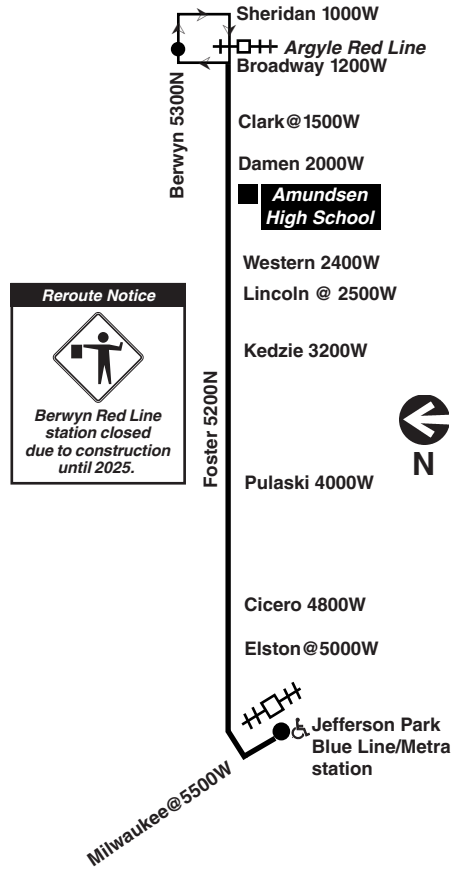

92 Foster

Effective Aug. 25, 2024

All CTA buses are accessible

transitchicago.com/bus/92

Monday thru Friday

#92 Foster

Eastbound

LV Jefferson Park Blue Line	Foster/Pulaski	Foster/Kedzie	Foster/Lincoln	AR Berwyn/Broadway
4:19a	4:29a	4:33a	4:37a	4:45a
4:39	4:49	4:53	4:57	5:05
4:59	5:09	5:13	5:17	5:25
5:16	5:26	5:30	5:34	5:43
5:32	5:43	5:47	5:52	6:01
5:46	5:57	6:02	6:06	6:17
6:00	6:11	6:16	6:21	6:32
6:15	6:26	6:31	6:36	6:47
6:29	6:41	6:46	6:51	7:02
6:40	6:52	6:57	7:02	7:14
6:51	7:04	7:09	7:14	7:26
7:00	7:13	7:19	7:24	7:36
7:08	7:22	7:28	7:34	7:47
7:18	7:32	7:38	7:44	7:57
7:27	7:41	7:48	7:54	8:07
7:37	7:51	7:58	8:04	8:17
7:47	8:01	8:08	8:14	8:27
7:57	8:11	8:18	8:24	8:37
8:07	8:21	8:28	8:34	8:47
8:19	8:32	8:38	8:44	8:56
8:32	8:44	8:50	8:56	9:08
8:44	8:56	9:02	9:08	9:20
8:56	9:08	9:14	9:20	9:32
9:11	9:23	9:29	9:35	9:47
9:26	9:38	9:44	9:50	10:02
9:42	9:54	10:00	10:05	10:17
9:57	10:10	10:15	10:21	10:32
10:13	10:25	10:30	10:36	10:47