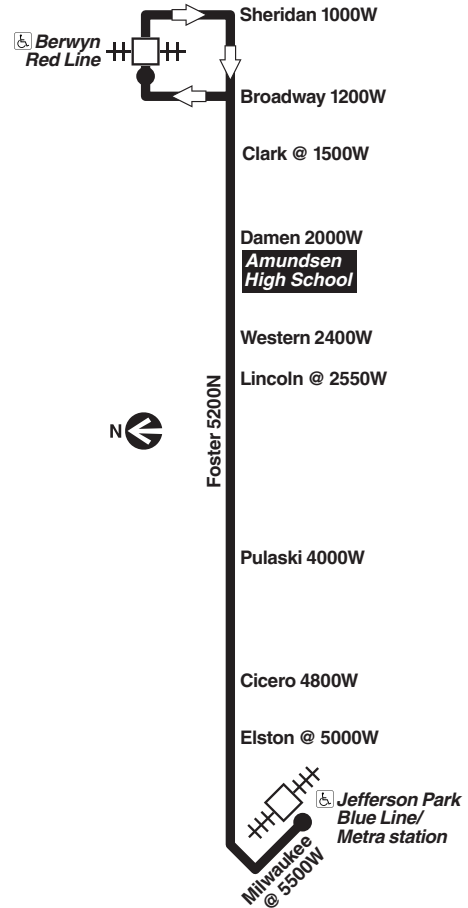

Federal law requires priority seating be designated for seniors and people with disabilities. **Please stand up** and yield these seats when needed for qualifying riders or when asked.

Schedules and other info in this timetable are subject to change. CTA does not assume responsibility for errors in timetables nor for inconvenience or damage resulting from delays.

Pay close attention to destination signs and announcements when boarding: added service may sometimes be provided over portions of this or any bus route and some trips can end before the furthest terminal on a line depending on service needs or time of day.

Bicycle racks are installed on the front of all CTA buses and are allowed on CTA trains during certain hours. See our Bike & Ride brochure or webpage for help on how to use racks and more.

Know before you go: Get alerts from us by text or e-mail about planned service changes every week or instant alerts for unplanned reroutes and disruptions. Sign up for CTA Updates today at transitchicago.com/updates.

For more travel information, use the Ventra app or call the RTA Travel Information Center at 312-836-7000. *Para obtener mayor información, en Español, llame al Centro de Información a 312-836-7000.*

Chicago Transit Authority

92 Foster

Effective Jun. 7, 2026

All CTA buses are accessible

transitchicago.com/bus/92

Monday thru Friday

#92 Foster

Eastbound

LV Jefferson Park Blue Line	Foster/Pulaski	Foster/Kedzie	Foster/Lincoln	AR Berwyn Red Line
4:19a	4:29a	4:33a	4:37a	4:45a
4:39	4:49	4:53	4:57	5:05
4:59	5:09	5:13	5:17	5:25
5:16	5:26	5:30	5:34	5:43
5:32	5:43	5:47	5:52	6:01
5:46	5:57	6:02	6:06	6:17
6:00	6:11	6:16	6:21	6:32
6:15	6:26	6:31	6:36	6:47
6:29	6:41	6:46	6:51	7:02
6:40	6:52	6:57	7:02	7:14
6:51	7:04	7:09	7:14	7:26
7:00	7:13	7:19	7:24	7:36
7:08	7:22	7:28	7:34	7:47
7:18	7:32	7:38	7:44	7:57
7:27	7:41	7:48	7:54	8:07
7:37	7:51	7:58	8:04	8:17
7:47	8:01	8:08	8:14	8:27
7:57	8:11	8:18	8:24	8:37
8:07	8:21	8:28	8:34	8:47
8:19	8:32	8:38	8:44	8:56
8:32	8:44	8:50	8:56	9:08
8:44	8:56	9:02	9:08	9:20
8:56	9:08	9:14	9:20	9:32
9:11	9:23	9:29	9:35	9:47
9:26	9:38	9:44	9:50	10:02
9:42	9:54	10:00	10:05	10:17
9:57	10:10	10:15	10:21	10:32
10:13	10:25	10:30	10:36	10:47
10:28	10:40	10:45	10:51	11:02
10:42	10:54	10:59	11:05	11:17

then every 14 to 15 minutes until

12:26p	12:38p	12:44p	12:50p	1:02p
12:41	12:53	12:59	1:05	1:17
12:56	1:08	1:14	1:20	1:32
1:11	1:23	1:29	1:35	1:47
1:26	1:38	1:44	1:50	2:02
1:41	1:53	1:59	2:05	2:17
1:56	2:08	2:14	2:20	2:32
2:08	2:20	2:26	2:32	2:45
2:20	2:32	2:38	2:44	2:57
2:30	2:43	2:49	2:56	3:09
2:40	2:53	2:59	3:07	3:20
2:52	3:05	3:11	3:19	3:32
3:02	3:15	3:21	3:29	3:43
3:10	3:24	3:31	3:39	3:53

then every 10 minutes until

4:20	4:34	4:41	4:48	5:03
4:32	4:46	4:53	5:00	5:15
4:44	4:58	5:05	5:12	5:27
4:56	5:10	5:17	5:24	5:39
5:08	5:22	5:29	5:36	5:51
5:20	5:34	5:41	5:48	6:03
5:32	5:47	5:54	6:01	6:15
5:45	5:59	6:07	6:13	6:27
5:57	6:12	6:19	6:25	6:39
6:09	6:24	6:31	6:37	6:51
6:22	6:36	6:43	6:49	7:03
6:39	6:53	6:59	7:05	7:17
6:55	7:08	7:14	7:20	7:32
7:11	7:24	7:30	7:36	7:47
7:27	7:40	7:45	7:51	8:02
7:44	7:56	8:01	8:06	8:17
8:00	8:11	8:16	8:21	8:32
8:19	8:30	8:35	8:40	8:51
8:38	8:49	8:54	8:59	9:10
8:57	9:08	9:13	9:18	9:29
9:16	9:28	9:33	9:37	9:48
9:38	9:49	9:54	9:58	10:08
9:58	10:10	10:14	10:19	10:29

Westbound

LV Berwyn Red Line	Foster/Lincoln	Foster/Kedzie	Foster/Pulaski	LV Jefferson Park Blue Line
4:51 a	5:04a	5:08a	5:13a	5:23a
5:11	5:24	5:28	5:33	5:43
5:31	5:44	5:48	5:53	6:03
5:50	6:04	6:08	6:13	6:23
6:07	6:22	6:27	6:32	6:44
6:23	6:39	6:44	6:49	7:01
6:39	6:55	7:00	7:06	7:18
6:54	7:12	7:17	7:23	7:35
7:10	7:27	7:32	7:39	7:51
7:22	7:40	7:45	7:51	8:03
7:35	7:52	7:58	8:04	8:15
7:45	8:02	8:08	8:14	8:25
7:55	8:12	8:18	8:24	8:35
8:06	8:23	8:28	8:34	8:45
8:16	8:33	8:39	8:44	8:54
8:27	8:44	8:49	8:54	9:04
8:37	8:54	8:59	9:04	9:14
8:46	9:03	9:08	9:14	9:24
8:55	9:13	9:18	9:23	9:33
9:05	9:22	9:27	9:33	9:43
9:16	9:33	9:39	9:44	9:55
9:28	9:45	9:51	9:56	10:07
9:40	9:57	10:03	10:08	10:19
9:55	10:12	10:18	10:23	10:34
10:10	10:27	10:33	10:38	10:49
10:25	10:42	10:48	10:53	11:04
10:40	10:57	11:03	11:08	11:19

then every 14 to 16 minutes until