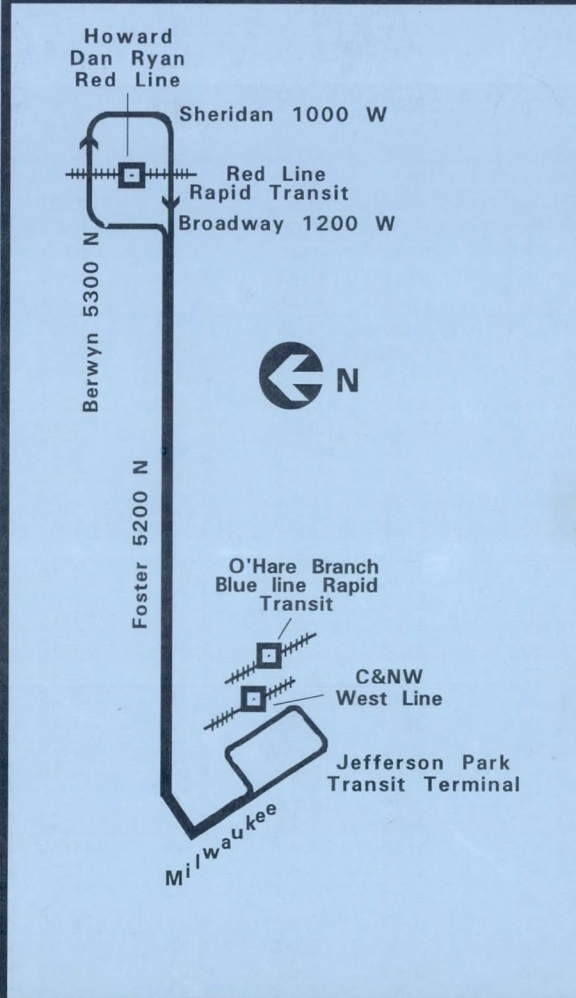

Effective December 28, 1997

92 Foster

The schedules and other information in this timetable are subject to change. CTA does not assume responsibility for errors in timetable, nor for inconvenience or damage resulting from delayed trains or buses due to weather, traffic conditions, etc.