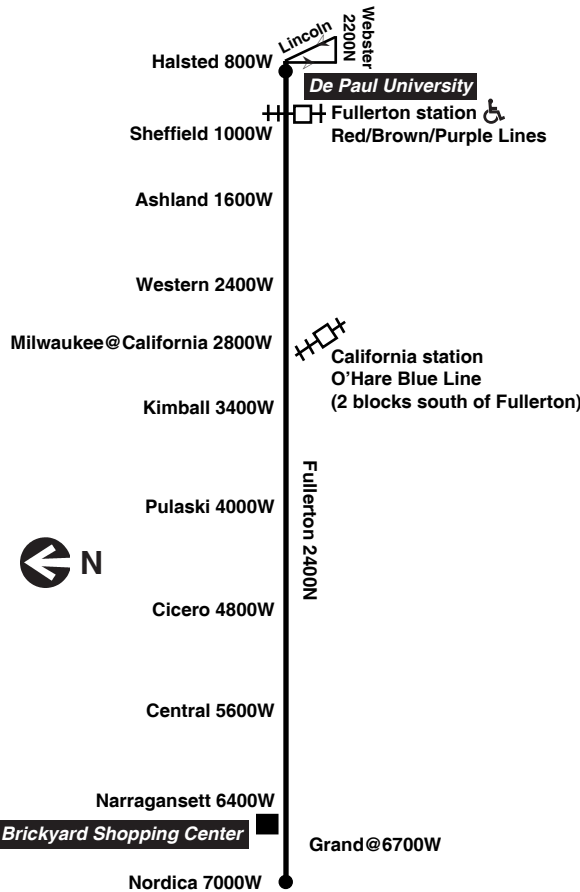

**Supplementary service may be provided over portions of this route in addition to the trips shown. Please check destination signs and announcements when boarding buses.**

CTA operating costs are funded in part through the Regional Transportation Authority, by the federal and state governments, and the City of Chicago and County of Cook.

**Chicago Transit Authority**

**74**   
Fullerton

Effective September 1, 2019

**Monday thru Friday**

**74 Fullerton**

**Eastbound**

Leave	Grand/ Nordica	Narragansett/ Fullerton	Cicero/ Fullerton	Pulaski/ Fullerton	Damen/ Fullerton	Arrive Lincoln/ Halsted
-----	3:40am	3:50am	3:54am	4:06am	4:19am	4:19am
4:00am	4:04	4:14	4:19	4:32	4:46	4:46
4:21	4:25	4:35	4:40	4:53	5:07	5:07
4:39	4:43	4:53	4:58	5:11	5:25	5:25
4:54	4:58	5:08	5:13	5:26	5:40	5:40
5:09	5:13	5:23	5:28	5:41	5:55	5:55
5:24	5:28	5:38	5:43	5:56	6:10	6:10
5:37	5:42	5:51	5:56	6:09	6:23	6:23
5:48	5:53	6:02	6:07	6:21	6:35	6:35
5:58	6:03	6:13	6:18	6:34	6:48	6:48
-----	6:12	6:23	6:29	6:47	7:01	7:01
6:15	6:20	6:31	6:37	6:56	7:10	7:10