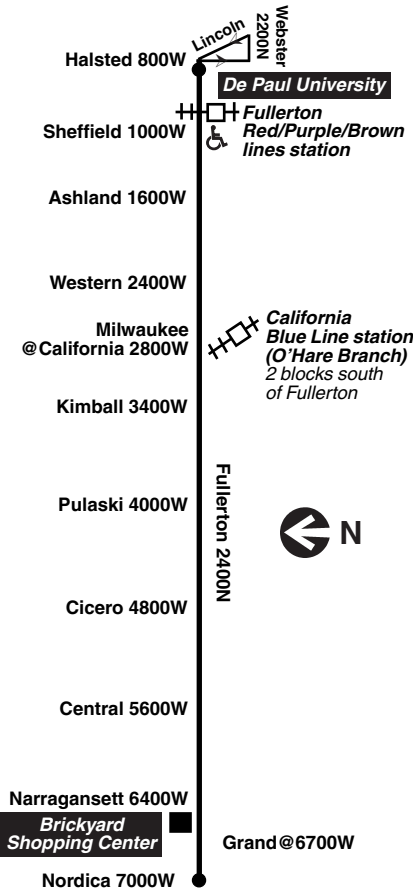

Federal law requires priority seating be designated for seniors and people with disabilities. **Please stand up** and yield these seats when needed for qualifying riders or when asked.

Schedules and other info in this timetable are subject to change. CTA does not assume responsibility for errors in timetables nor for inconvenience or damage resulting from delays.

Pay close attention to destination signs and announcements when boarding: added service may sometimes be provided over portions of this or any bus route and some trips can end before the furthest terminal on a line depending on service needs or time of day.

Bicycle racks are installed on the front of all CTA buses and are allowed on CTA trains during certain hours. See our Bike & Ride brochure or webpage for help on how to use racks and more.

Know before you go: Get alerts from us by text or e-mail about planned service changes every week or instant alerts for unplanned reroutes and disruptions. Sign up for CTA Updates today at transitchicago.com/updates.

For more travel information, use the Ventra app or call the RTA Travel Information Center at 312-836-7000. *Para obtener mayor información, en Español, llame al Centro de Información a 312-836-7000.*

Chicago Transit Authority

74 Fullerton

Effective Dec. 22, 2024

All CTA buses are accessible

transitchicago.com/bus/74

Monday thru Friday

#74 Fullerton

Eastbound

LV Grand/Nordica	Fullerton/Narra-Gansett	Fullerton/Cicero	Fullerton/Pulaski	Fullerton/Damen	AR Fullerton/Halsted
----	3:40a	3:50a	3:54a	4:06a	4:19a
4:00a	4:04	4:14	4:19	4:32	4:46
4:21	4:25	4:35	4:40	4:53	5:07
4:39	4:43	4:53	4:58	5:11	5:25
4:54	4:58	5:08	5:13	5:26	5:40
5:09	5:13	5:23	5:28	5:41	5:55
5:24	5:28	5:38	5:43	5:56	6:10
5:37	5:42	5:51	5:56	6:09	6:23
5:48	5:53	6:02	6:07	6:21	6:35
5:58	6:03	6:13	6:18	6:34	6:48
----	6:12	6:23	6:29	6:47	7:01
6:15	6:20	6:31	6:37	6:56	7:10

then every 9 to 19 minutes from Grand/Nordica and every 4 to 7 minutes from Fullerton/Narragansett

7:41	7:47	7:59	8:07	8:28	8:46
----	7:54	8:07	8:14	8:36	8:54
7:57	8:02	8:15	8:22	8:44	9:01
8:05	8:10	8:23	8:30	8:51	9:08
8:14	8:19	8:32	8:39	9:00	9:16

then every 10 to 12 minutes until

1:01p	1:06p	1:18p	1:25p	1:43p	1:58p
----	1:16	1:28	1:35	1:53	2:08
1:21	1:26	1:38	1:45	2:03	2:18
1:30	1:35	1:47	1:54	2:12	2:27
----	1:43	1:55	2:01	2:19	2:35
1:45	1:50	2:02	2:09	2:27	2:43
1:52	1:57	2:10	2:17	2:35	2:51
----	2:04	2:16	2:23	2:42	2:59
2:05	2:11	2:23	2:30	2:49	3:06
----	2:18	2:31	2:38	2:56	3:13
2:20	2:26	2:38	2:45	3:04	3:21
2:28	2:33	2:46	2:53	3:11	3:28
----	2:41	2:53	3:00	3:19	3:36
2:43	2:48	3:01	3:08	3:26	3:43
2:50	2:56	3:08	3:15	3:34	3:51
----	3:03	3:16	3:23	3:41	3:58
3:05	3:11	3:23	3:30	3:49	4:06
3:13	3:18	3:31	3:38	3:56	4:13
----	3:26	3:38	3:45	4:04	4:21
3:28	3:33	3:46	3:53	4:11	4:28
----	3:41	3:53	4:00	4:19	4:36
3:43	3:49	4:01	4:08	4:27	4:44

then every 8 to 16 minutes until

7:39	7:44	7:55	8:00	8:17	8:32
7:55	8:00	8:11	8:16	8:32	8:47
8:11	8:16	8:26	8:32	8:48	9:03
8:28	8:32	8:43	8:48	9:04	9:19
8:45	8:50	9:01	9:06	9:21	9:35
8:58	9:03	9:13	9:18	-----	-----
9:03	9:08	9:19	9:24	9:38	9:52
9:21	9:26	9:36	9:40	9:54	10:07
9:39	9:44	9:54	9:58	10:12	10:25
9:58	10:02	10:12	10:17	10:30	10:44
10:13	10:17	10:27	10:32	-----	-----
10:16	10:21	10:31	10:35	10:49	11:02
10:35	10:39	10:49	10:54	11:07	11:21
10:42	10:47	10:57	11:01	-----	-----
10:55	10:59	11:09	11:13	11:26	11:40
11:17	11:20	11:29	11:33	11:45	11:57
11:34	11:38	11:46	11:50	-----	-----
11:38	11:42	11:50	11:53	12:05a	12:18a
12:00a	12:03a	12:11a	12:14a	12:26	12:39
12:10	12:13	12:21	12:24	-----	-----
12:26	12:29	12:37	12:40	-----	-----
12:44	12:47	12:55	12:58	-----	-----
1:03	1:07	1:15	1:18	-----	-----
1:23	1:27	1:35	1:38	-----	-----

Westbound

LV Fullerton/Halsted	Fullerton/Damen	Fullerton/Pulaski	Fullerton/Cicero	Fullerton/Narra-Gansett	LV Grand/Nordica
----	----	3:43a	3:47a	3:54a	3:57a
----	----	4:04	4:08	4:15	4:18
----	----	4:22	4:26	4:33	4:36
----	----	4:34	4:39	4:47	4:51
4:23a	4:31a	4:44	4:48	4:57	5:01
----	----	5:03	5:08	5:17	5:21
4:51	4:59	5:12	5:16	5:25	5:29
----	----	5:27	5:32	5:41	5:45
5:12	5:20	5:33	5:37	5:46	5:50
5:30	5:39	5:52	5:57	6:06	6:10
5:45	5:55	6:09	6:14	6:24	6:29
----	----	6:12	6:18	6:28	6:32
6:00	6:10	6:24	6:30	6:40	6:44
----	----	6:38	6:44	6:55	7:00
6:15	6:25	6:40	6:45	6:56	7:00

then every 8 to 13 minutes until