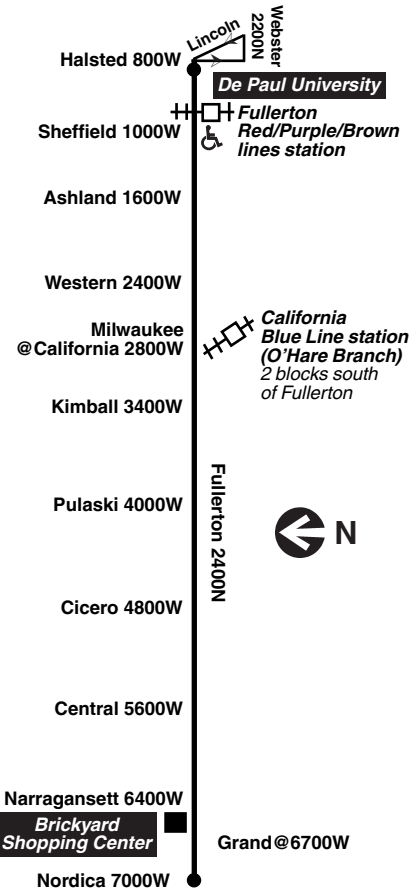

Federal law requires priority seating be designated for seniors and people with disabilities. **Please stand up** and yield these seats when needed for qualifying riders or when asked.

Schedules and other info in this timetable are subject to change. CTA does not assume responsibility for errors in timetables nor for inconvenience or damage resulting from delays.

Pay close attention to destination signs and announcements when boarding: added service may sometimes be provided over portions of this or any bus route and some trips can end before the furthest terminal on a line depending on service needs or time of day.

Bicycle racks are installed on the front of all CTA buses and are allowed on CTA trains during certain hours. See our Bike & Ride brochure or webpage for help on how to use racks and more.

Know before you go: Get alerts from us by text or e-mail about planned service changes every week or instant alerts for unplanned reroutes and disruptions. Sign up for CTA Updates today at transitchicago.com/updates.

For more travel information, use the Ventra app or call the RTA Travel Information Center at 312-836-7000. *Para obtener mayor información, en Español, llame al Centro de Información a 312-836-7000.*

Chicago Transit Authority

74 Fullerton

Effective Mar. 29, 2026

All CTA buses are accessible

transitchicago.com/bus/74

Monday thru Friday

Eastbound

LV Grand/Nordica	Fullerton/Narra-Gansett	Fullerton/Cicero	Fullerton/Pulaski	Fullerton/Damen	AR Fullerton/Halsted
-----	3:40a	3:50a	3:54a	4:06a	4:19a
4:00a	4:04	4:14	4:19	4:32	4:46
4:21	4:25	4:35	4:40	4:53	5:07
4:39	4:43	4:53	4:58	5:11	5:25
4:54	4:58	5:08	5:13	5:26	5:40
5:09	5:13	5:23	5:28	5:41	5:55
5:24	5:28	5:38	5:43	5:56	6:10
5:37	5:42	5:51	5:56	6:09	6:23
5:48	5:53	6:02	6:07	6:21	6:35
5:58	6:03	6:13	6:18	6:34	6:48
-----	6:12	6:23	6:29	6:47	7:01
6:15	6:20	6:31	6:37	6:56	7:10

then every 8 to 13 minutes from Grand/Nordica and every 4 to 8 minutes from Fullerton/Narragansett

7:41	7:47	7:59	8:07	8:28	8:46
-----	7:54	8:07	8:14	8:36	8:54
7:57	8:02	8:15	8:22	8:44	9:01

then every 8 to 12 minutes until

1:01p	1:06p	1:18p	1:25p	1:43p	1:58p
-----	1:16	1:28	1:35	1:53	2:08
1:21	1:26	1:38	1:45	2:03	2:18
1:30	1:35	1:47	1:54	2:12	2:27
-----	1:43	1:55	2:01	2:19	2:35
1:45	1:50	2:02	2:09	2:27	2:43
1:52	1:57	2:10	2:17	2:35	2:51
-----	2:04	2:16	2:23	2:42	2:59
2:05	2:11	2:23	2:30	2:49	3:06
-----	2:18	2:31	2:38	2:56	3:13
2:20	2:26	2:38	2:45	3:04	3:21
2:28	2:33	2:46	2:53	3:11	3:28
-----	2:41	2:53	3:00	3:19	3:36
2:43	2:48	3:01	3:08	3:26	3:43
2:50	2:56	3:08	3:15	3:34	3:51
-----	3:03	3:16	3:23	3:41	3:58
3:05	3:11	3:23	3:30	3:49	4:06
3:13	3:18	3:31	3:38	3:56	4:13
-----	3:26	3:38	3:45	4:04	4:21
3:28	3:33	3:46	3:53	4:11	4:28
-----	3:41	3:53	4:00	4:19	4:36
3:43	3:49	4:01	4:08	4:27	4:44

then every 8 to 10 minutes until

5:16	5:21	5:33	5:40	6:00	6:18
5:27	5:32	5:44	5:51	6:11	6:29
5:40	5:46	5:57	6:04	6:23	6:40
5:54	5:59	6:11	6:17	6:36	6:53
6:08	6:13	6:25	6:30	6:49	7:05

then every 15 to 16 minutes until

8:11	8:16	8:26	8:32	8:48	9:03
8:28	8:32	8:43	8:48	9:04	9:19
8:45	8:50	9:01	9:06	9:21	9:35
9:03	9:08	9:19	9:24	9:38	9:52
9:21	9:26	9:36	9:40	9:54	10:07
9:39	9:44	9:54	9:58	10:12	10:25
9:58	10:02	10:12	10:17	10:30	10:44
10:16	10:21	10:31	10:35	10:49	11:02
10:35	10:39	10:49	10:54	11:07	11:21
10:55	10:59	11:09	11:13	11:26	11:40
11:17	11:20	11:29	11:33	11:45	11:57
11:38	11:42	11:50	11:53	12:05a	12:18a
12:00a	12:03a	12:11a	12:14a	12:26	12:39
12:10	12:13	12:21	12:24	-----	-----
12:26	12:29	12:37	12:40	-----	-----
12:44	12:47	12:55	12:58	-----	-----
1:03	1:07	1:15	1:18	-----	-----
1:23	1:27	1:35	1:38	-----	-----

Westbound

LV Fullerton/Halsted	Fullerton/Damen	Fullerton/Pulaski	Fullerton/Cicero	Fullerton/Narra-Gansett	LV Grand/Nordica
-----	-----	3:43a	3:47a	3:54a	3:57a
-----	-----	4:04	4:08	4:15	4:18
-----	-----	4:22	4:26	4:35	4:39
-----	-----	4:34	4:39	4:48	4:52
4:23a	4:31a	4:44	4:48	4:57	5:01
4:51	4:59	5:12	5:16	5:25	5:29
5:12	5:20	5:33	5:37	5:46	5:50
5:30	5:39	5:52	5:57	6:06	6:10
5:45	5:55	6:09	6:14	6:24	6:29
6:00	6:10	6:24	6:30	6:40	6:44
6:15	6:25	6:40	6:45	6:56	7:00
6:28	6:39	6:54	6:59	7:10	7:14
6:41	6:52	7:08	7:14	7:25	7:29
6:54	7:05	7:21	7:27	7:38	7:43
7:07	7:18	7:34	7:40	7:51	7:55
7:16	7:27	7:43	7:49	8:00	8:04
7:24	7:35	7:51	7:57	8:08	8:13
7:30	7:41	7:57	8:03	8:14	8:19
7:36	7:47	8:03	8:09	8:20	-----
7:42	7:53	8:09	8:15	8:26	8:31